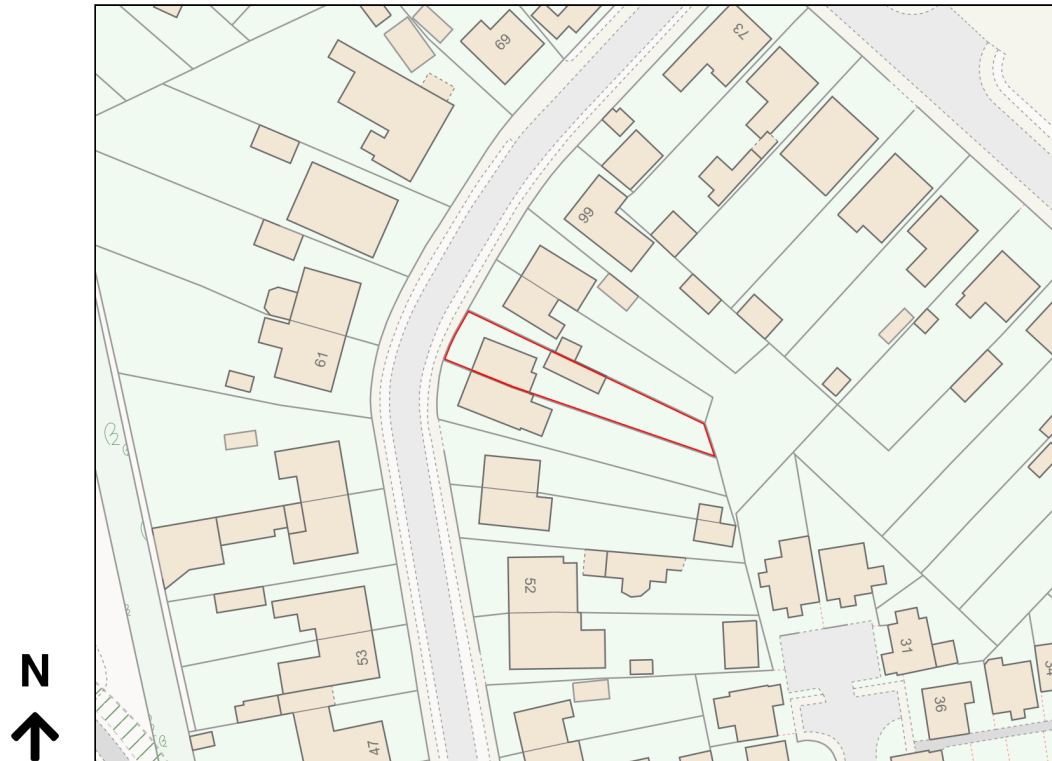

Location Plan

Site Address: 60, Overbury Road, Hellesdon, NR6 5LB

Date Produced: 28-Nov-2023

Scale: 1:1250 @A4

Planning Portal Reference: PP-12630189v1