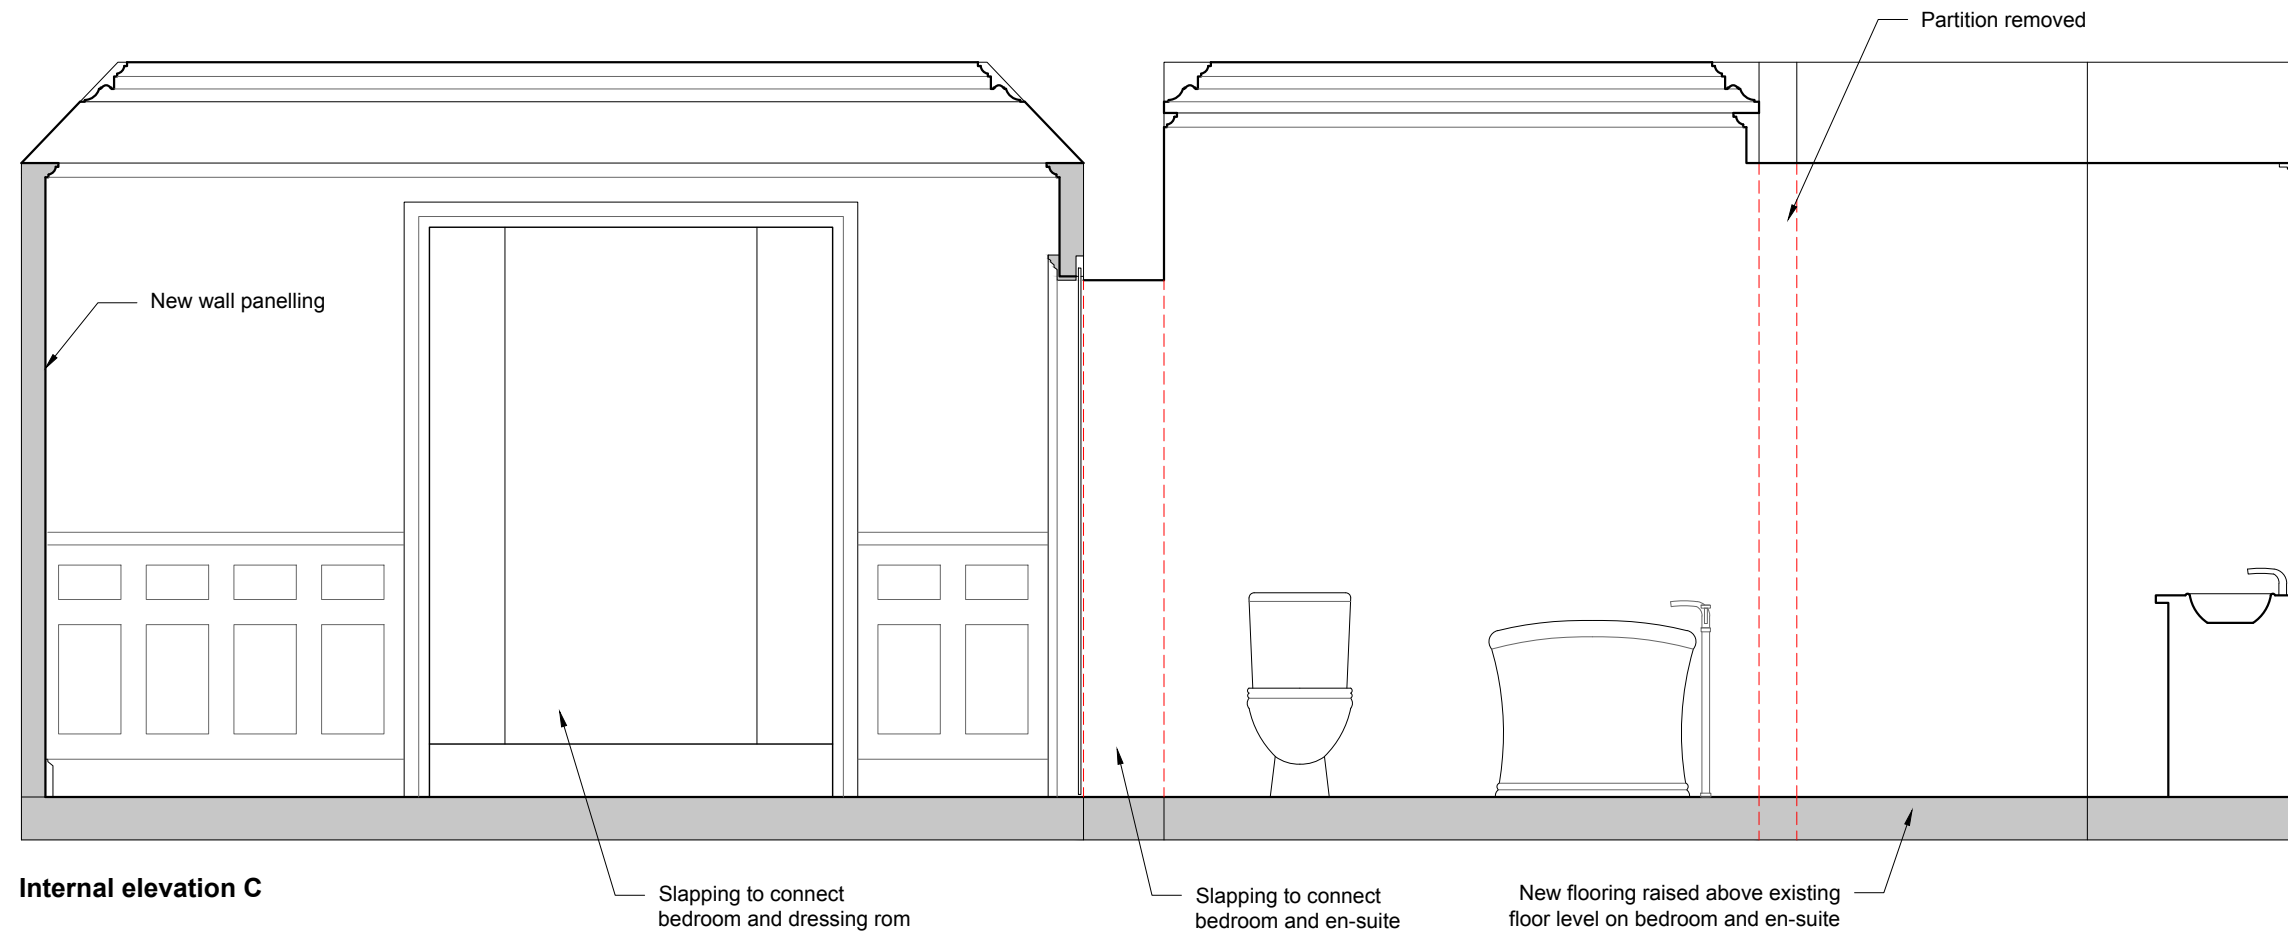

Internal elevation A

Internal elevation C

REV. DATE DETAILS BY

Listed Building Consent

META
architecture

40 CONSTITUTION ST. EDINBURGH EH6 6RS
0131 6297838 info@metaarchitecture.co.uk

Ormiston House
Bentley States

Internal elevations
First floor
1 of 3

BHO6(LBC)007

Revision: Scale/format: 1:30 @A3 Drawn by: GN Date: 15.12.23

1. This drawing is intended for information only.

© META Architecture Ltd. All rights reserved

Internal elevations
First floor
Scale 1:50

KEY

- Slapping / dntaking
- Added elements