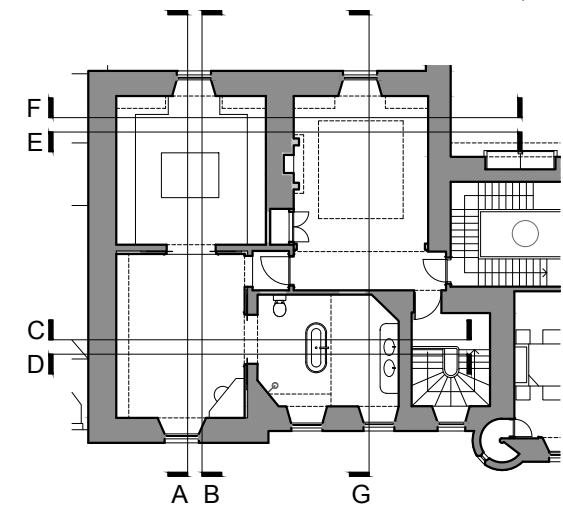

Internal elevation A

Internal elevation C

REV. DATE DETAILS BY

Listed Building Consent

META
architecture

40 CONSTITUTION ST. EDINBURGH EH6 6RS
0131 6297838 info@metaarchitecture.co.uk

Ormiston House
Bentley States

Internal elevations
First floor
1 of 3

BHO6(LBC)007

Revision: Scale/format: 1:30 @A3 Drawn by: GN Date: 15.12.23

1. This drawing is intended for information only.

© META Architecture Ltd. All rights reserved

Internal elevations
First floor
Scale 1:50

KEY

- Slapping / dntaking
- Added elements