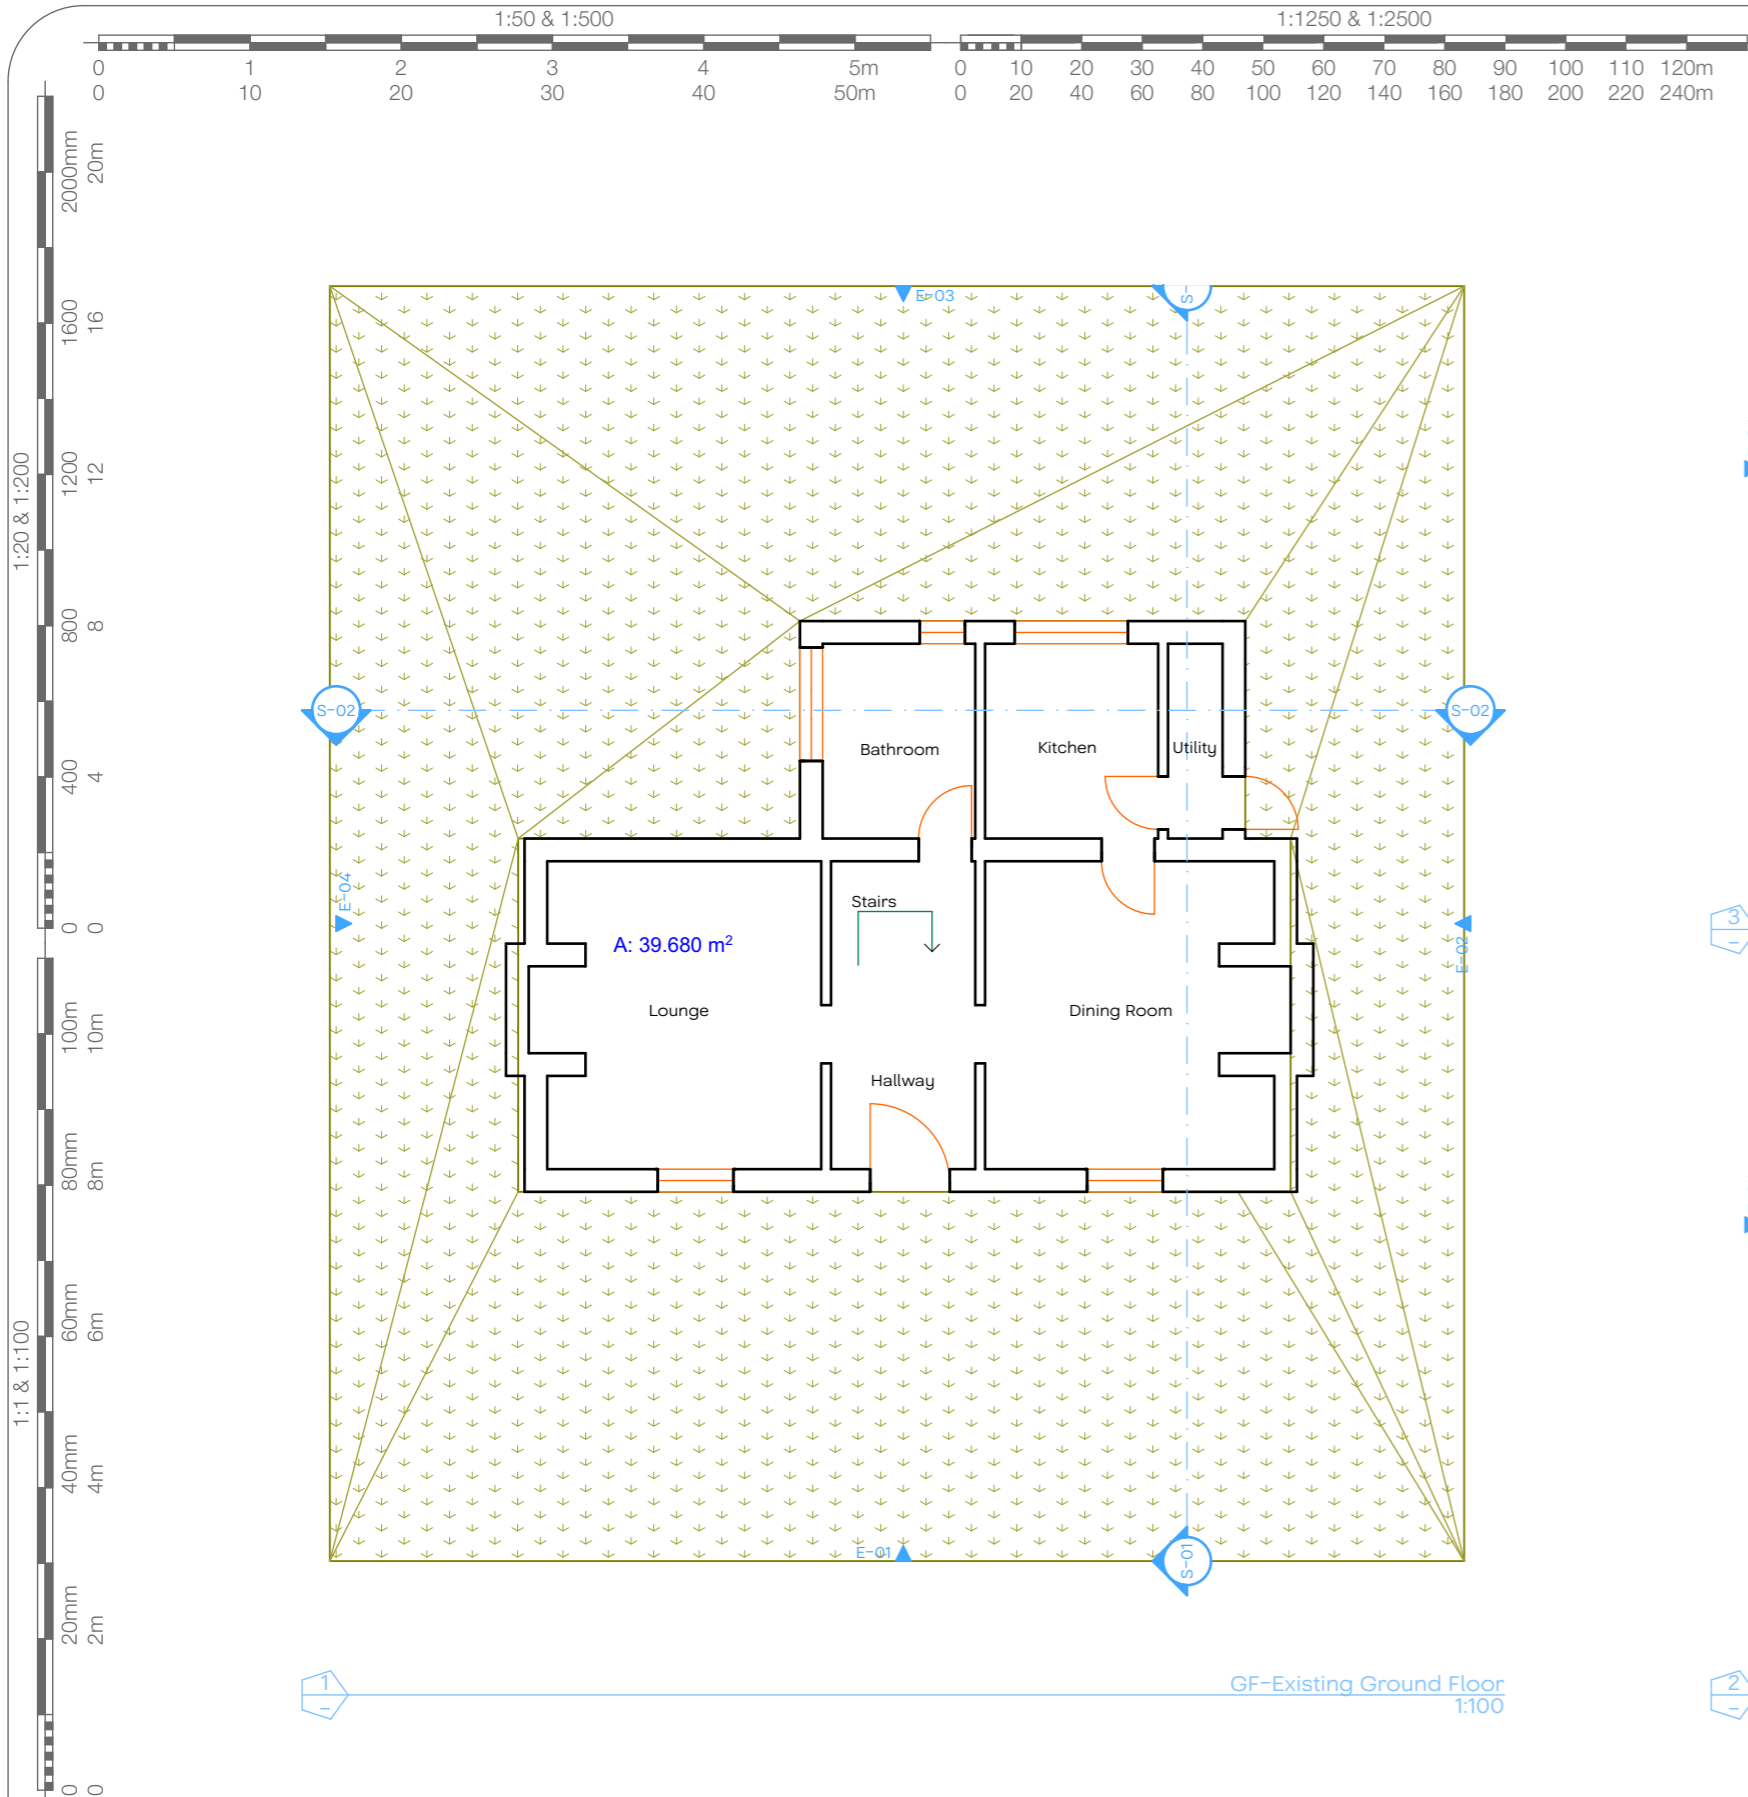

# Existing Floor Plans

**JOHN CHILDS ARCHITECTURAL DESIGN**

Address :- Cheesemans House, Luddenham, Nr Faversham, Kent, ME13 0TQ	Scale :- As Marked	Date :- Oct 2023	Drawing No. :- P.01	Revision Notes :-
Project :- Extension to the rear	Paper Size :- A3	Drawn by :- JLRC	Revision No :-	