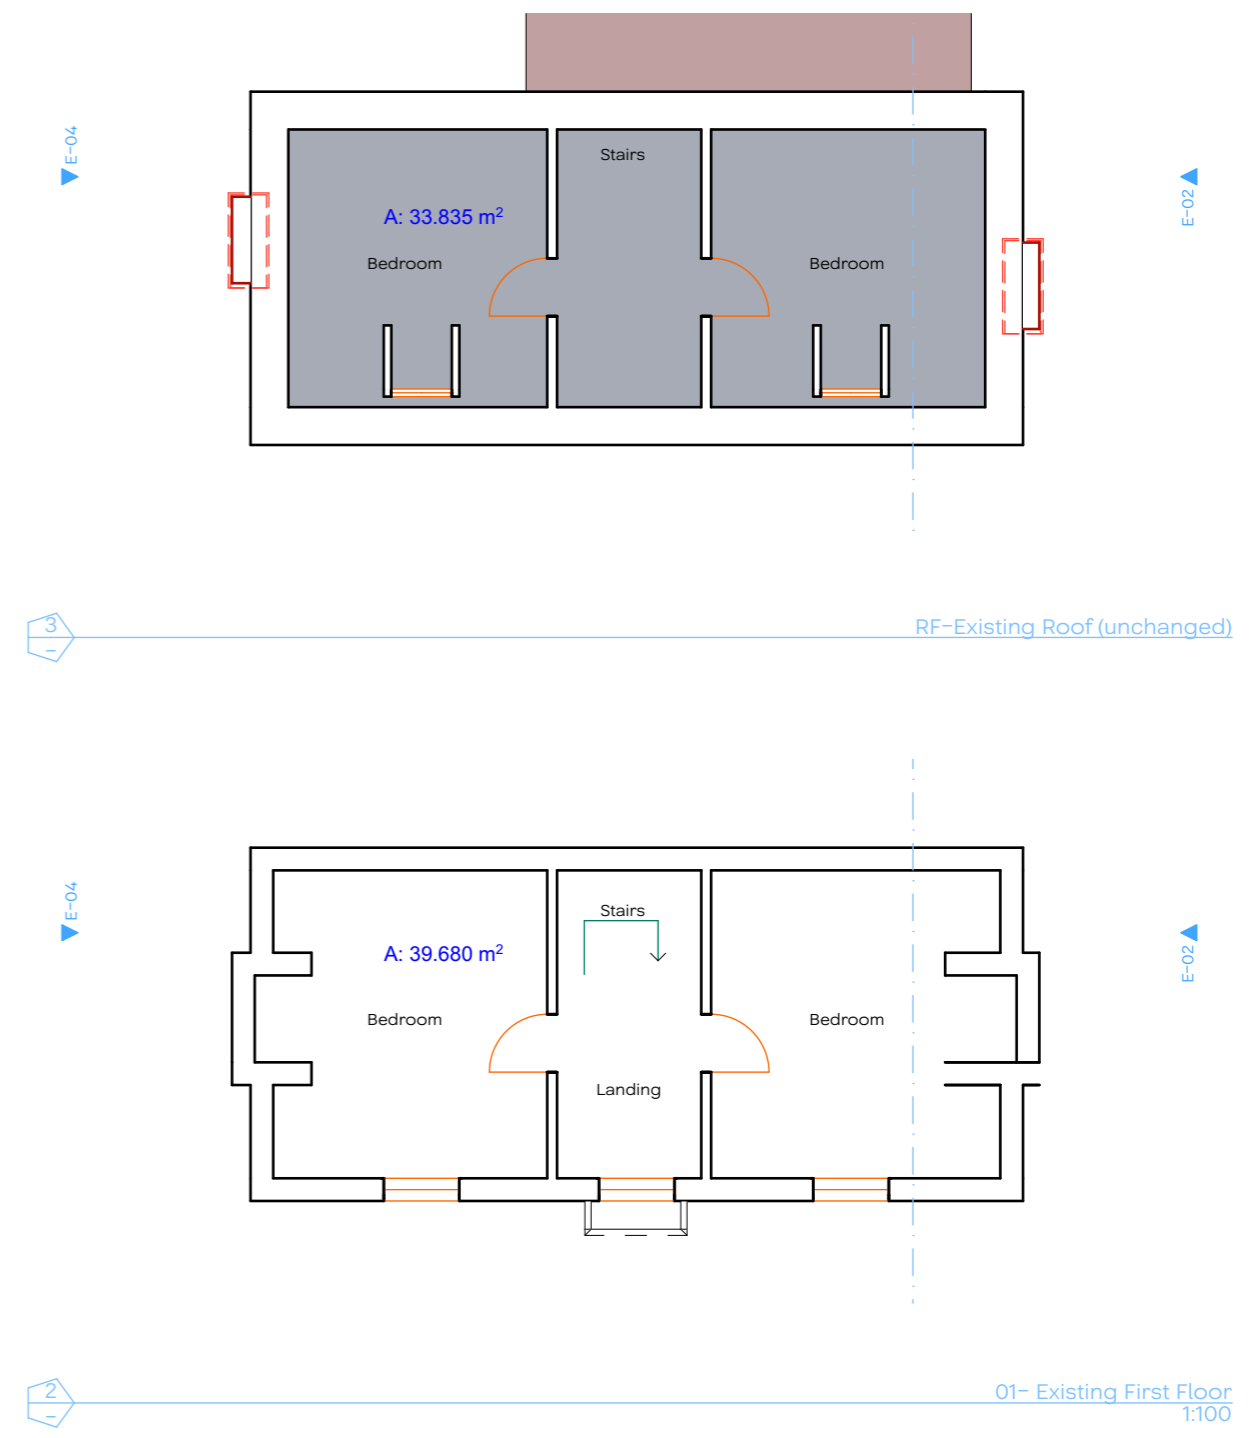

# Existing Floor Plans

**JOHN CHILDS ARCHITECTURAL DESIGN**

Address :- Cheesemans House, Luddenham, Nr Faversham, Kent, ME13 0TQ	Scale :- As Marked	Date :- Oct 2023	Drawing No. :- P.01	Revision Notes :-
Project :- Extension to the rear	Paper Size :- A3	Drawn by :- JLRC	Revision No :-	