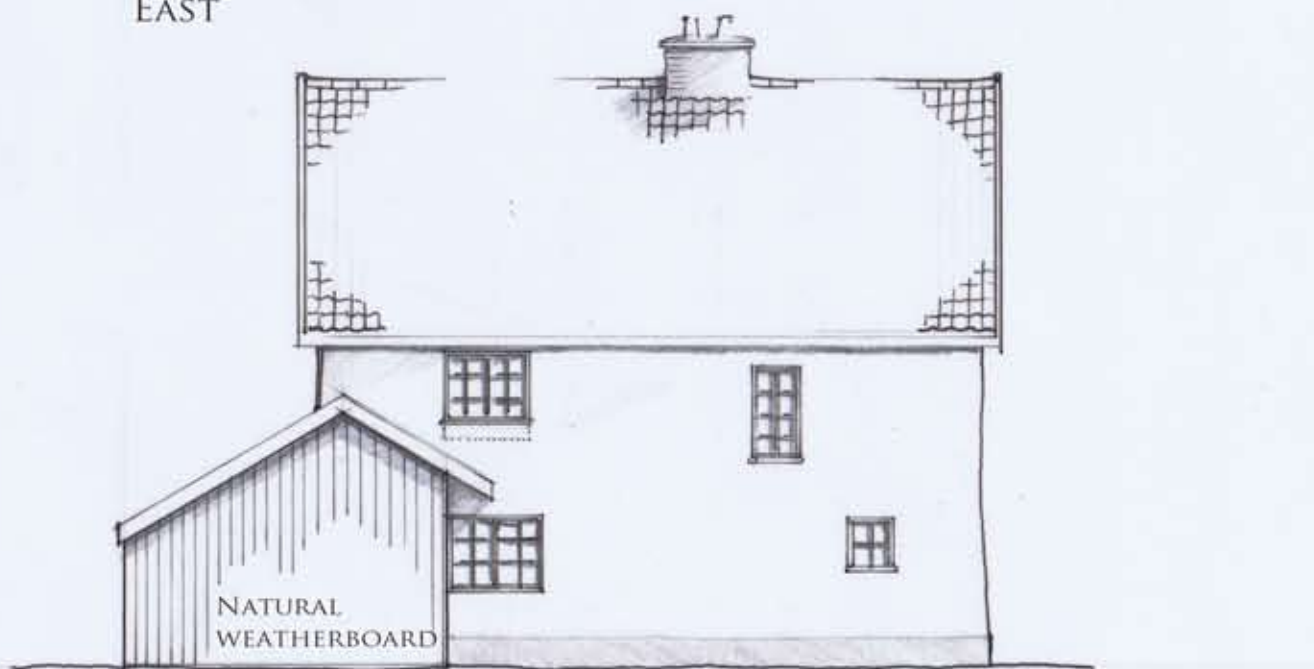

SOUTH, VIEW FROM ROAD

EAST

NORTH

WEST NATURAL WEATHERBOARD

PROPOSED  
 MEADOW COTTAGE  
 STRADBROKE  
 1:100

DRAWING 3B