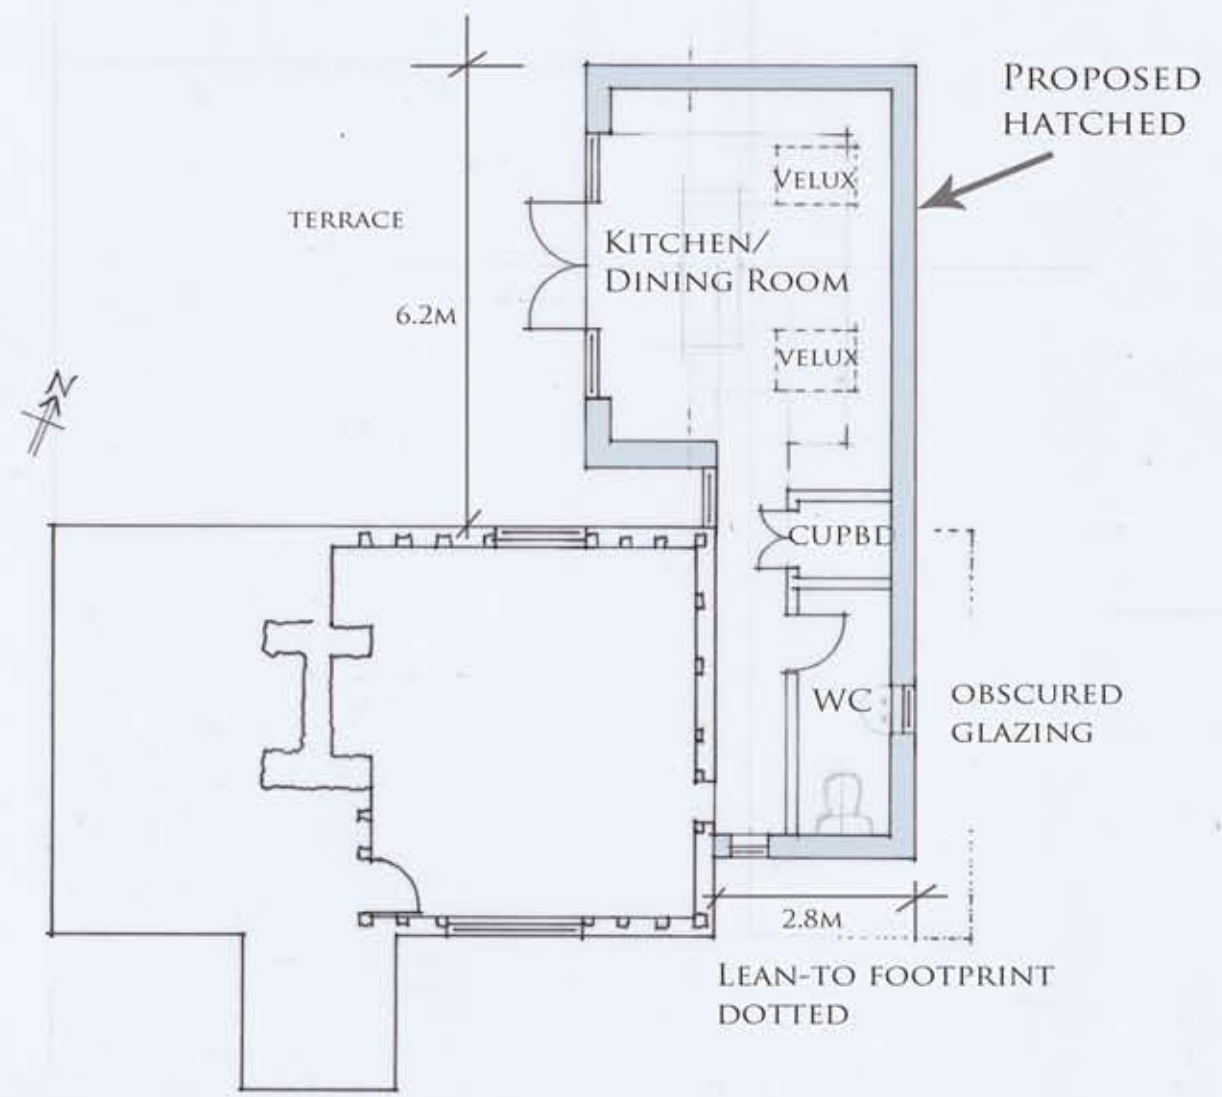

MR. T. BUTLER DRAUGHTSMAN  
 NO. 5 COMMON ROAD - BRESSINGHAM  
 DISS NORFOLK - IP22 2AX  
 07935 877 095  
 Email: TOM.BUTLER.DESIGNS@GMAIL.COM

1:50  
 1:100  
 1m 2m 3m 4m 5m 6m

ORIGINAL FLUSHCASEMENT WINDOW, SETTING THE PRECEDENT FOR FUTURE JOINERY REPAIRS OR REPLACEMENTS

SOUTH, VIEW FROM ROAD

EAST

NORTH

WEST NATURAL WEATHERBOARD

PROPOSED  
 MEADOW COTTAGE  
 STRADBROKE  
 1:100

DRAWING 3B