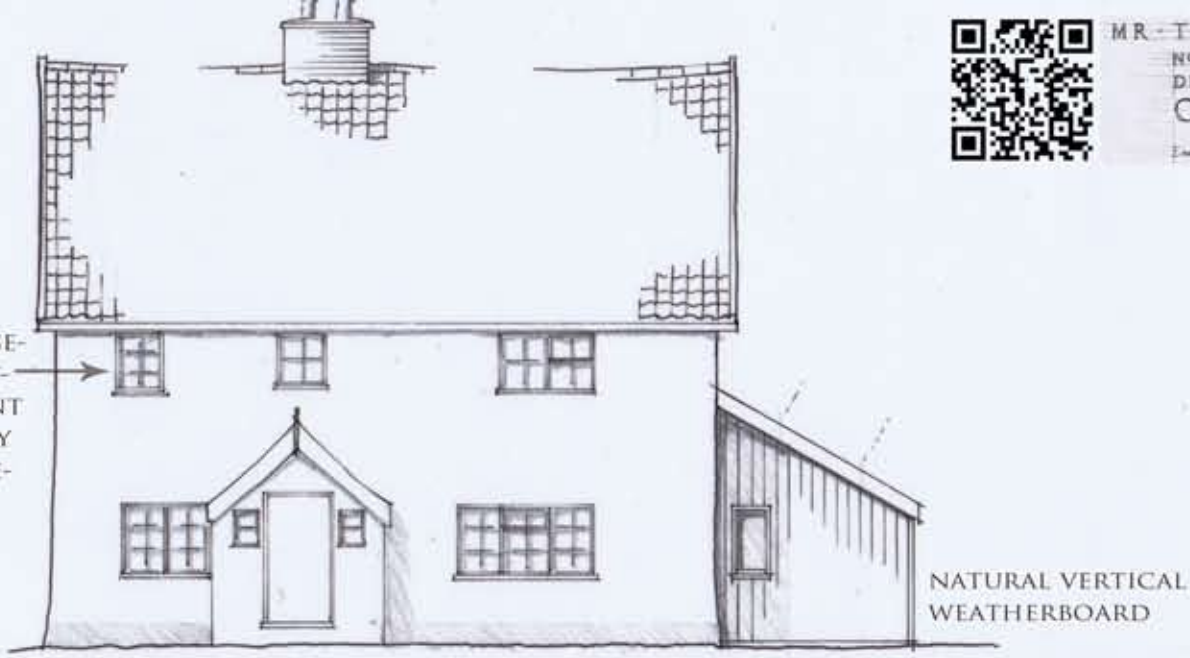

SOUTH, VIEW FROM ROAD

EAST

NORTH

WEST NATURAL WEATHERBOARD

PROPOSED  
 MEADOW COTTAGE  
 STRADBROKE  
 1:100

DRAWING 3B