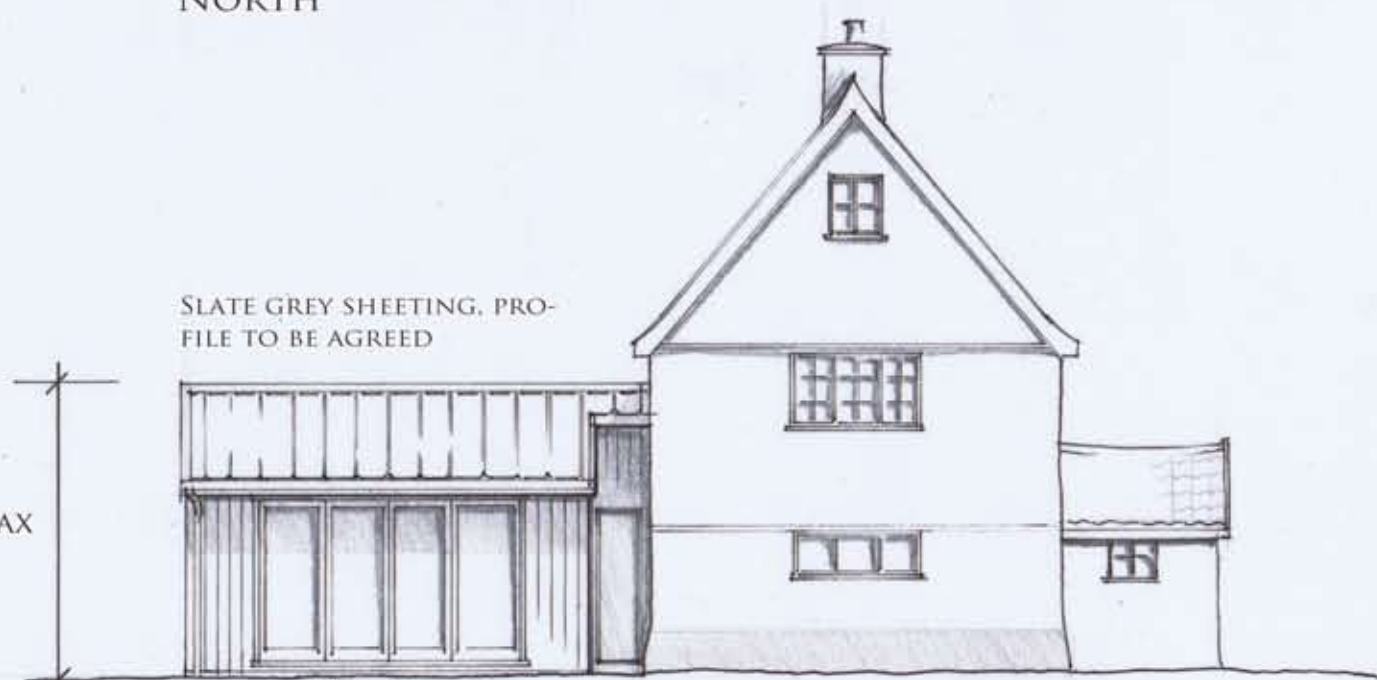

SOUTH, VIEW FROM ROAD

EAST

NORTH

WEST NATURAL WEATHERBOARD

PROPOSED  
 MEADOW COTTAGE  
 STRADBROKE  
 1:100

DRAWING 3B