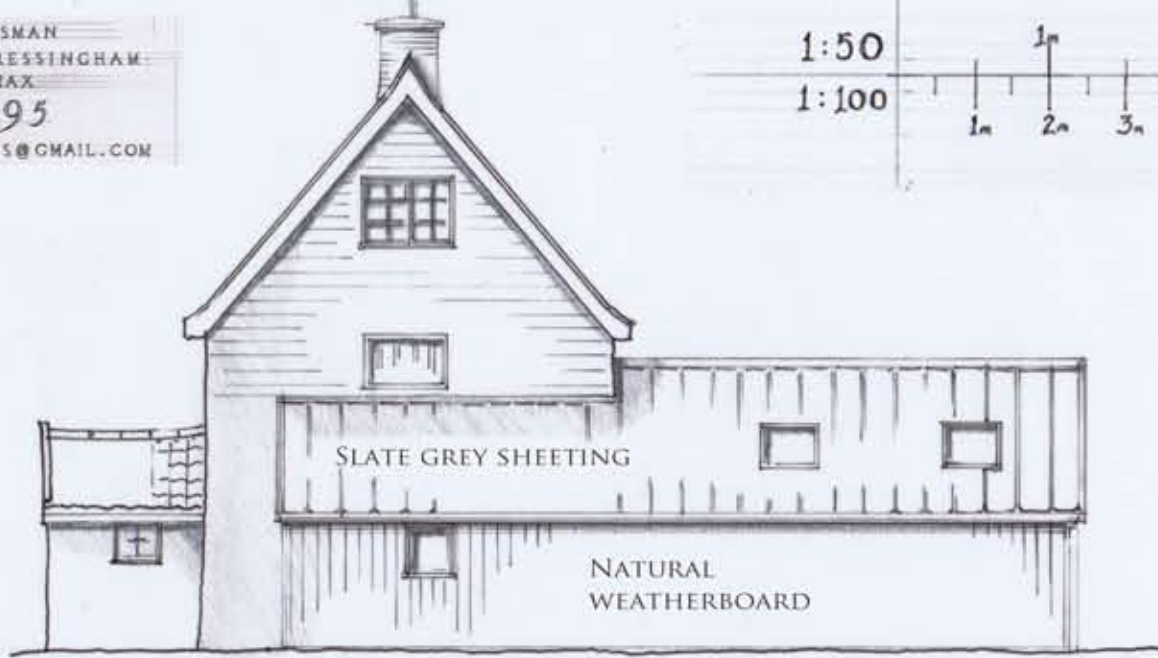

SOUTH, VIEW FROM ROAD

EAST

NORTH

WEST NATURAL WEATHERBOARD

PROPOSED  
 MEADOW COTTAGE  
 STRADBROKE  
 1:100

DRAWING 3B