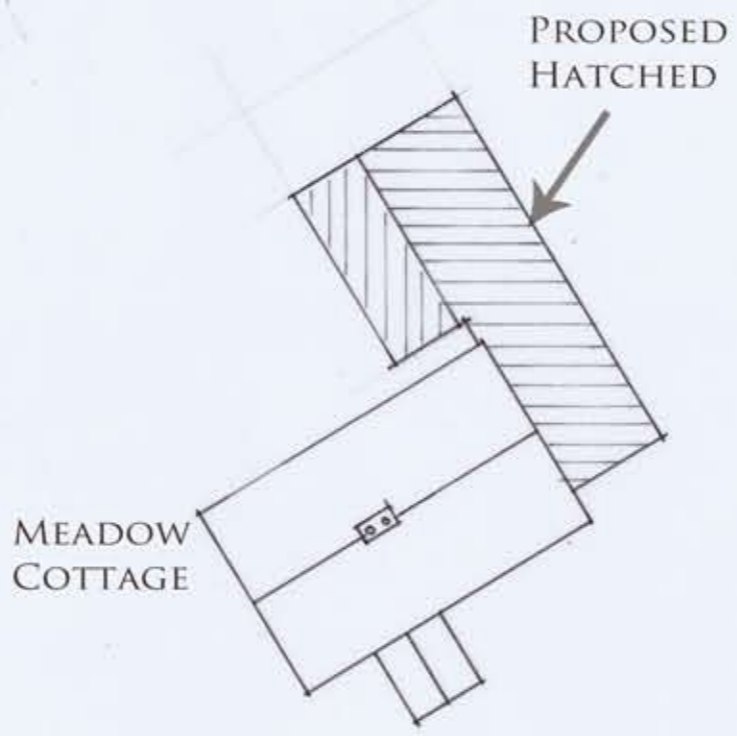

MR. T. BUTLER DRAUGHTSMAN
 NO. 5 COMMON ROAD · BRESSINGHAM ·
 DISS · NORFOLK · IP22 2AX
 07935 877 095
 Email: TOM BUTLER DESIGNS@GMAIL.COM

POND

EXISTING
 1:200 SITE - ROOF PLAN

PROPOSED

1:1250
 LOCATION PLAN

MEADOW COTTAGE
 STRADBROKE

DRAWING 3C