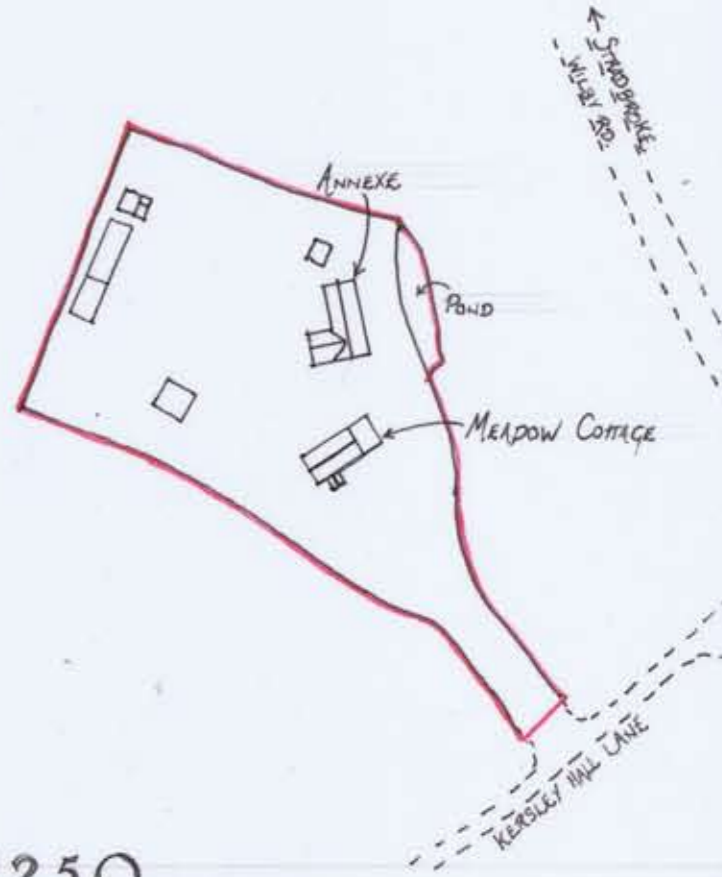

MR. T. BUTLER DRAUGHTSMAN
 NO. 5 COMMON ROAD · BRESSINGHAM ·
 DISS · NORFOLK · IP22 2AX
 07935 877 095
 Email: TOM BUTLER DESIGNS@GMAIL.COM

POND

EXISTING
 1:200 SITE - ROOF PLAN

PROPOSED

1:1250
 LOCATION PLAN

MEADOW COTTAGE
 STRADBROKE

DRAWING 3C