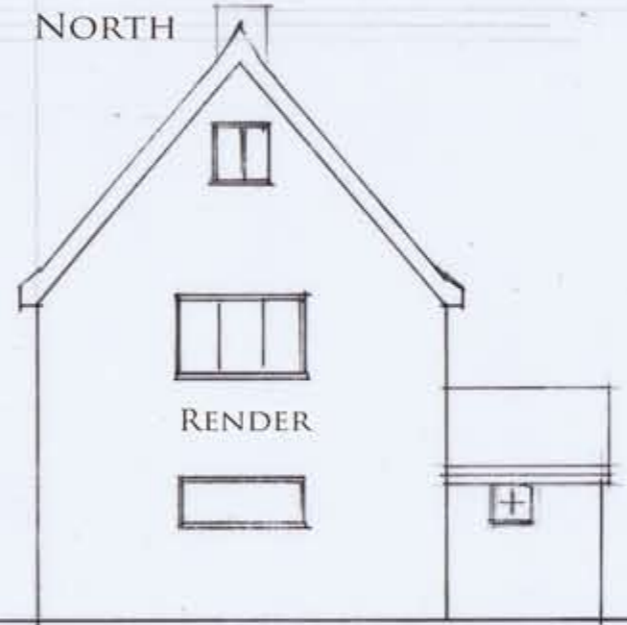

MR. T. BUTLER DRAUGHTSMAN  
 NO. 5 COMMON ROAD - BRESSINGHAM -  
 DISS NORFOLK - IP22 2AX  
 07935 877 095  
 Email: TOM.BUTLER.DESIGNS@GMAIL.COM

SOUTH

EAST

NORTH

WEST

EXISTING  
 MEADOW COTTAGE  
 STRADBROKE

1:100

DRAWING 3A