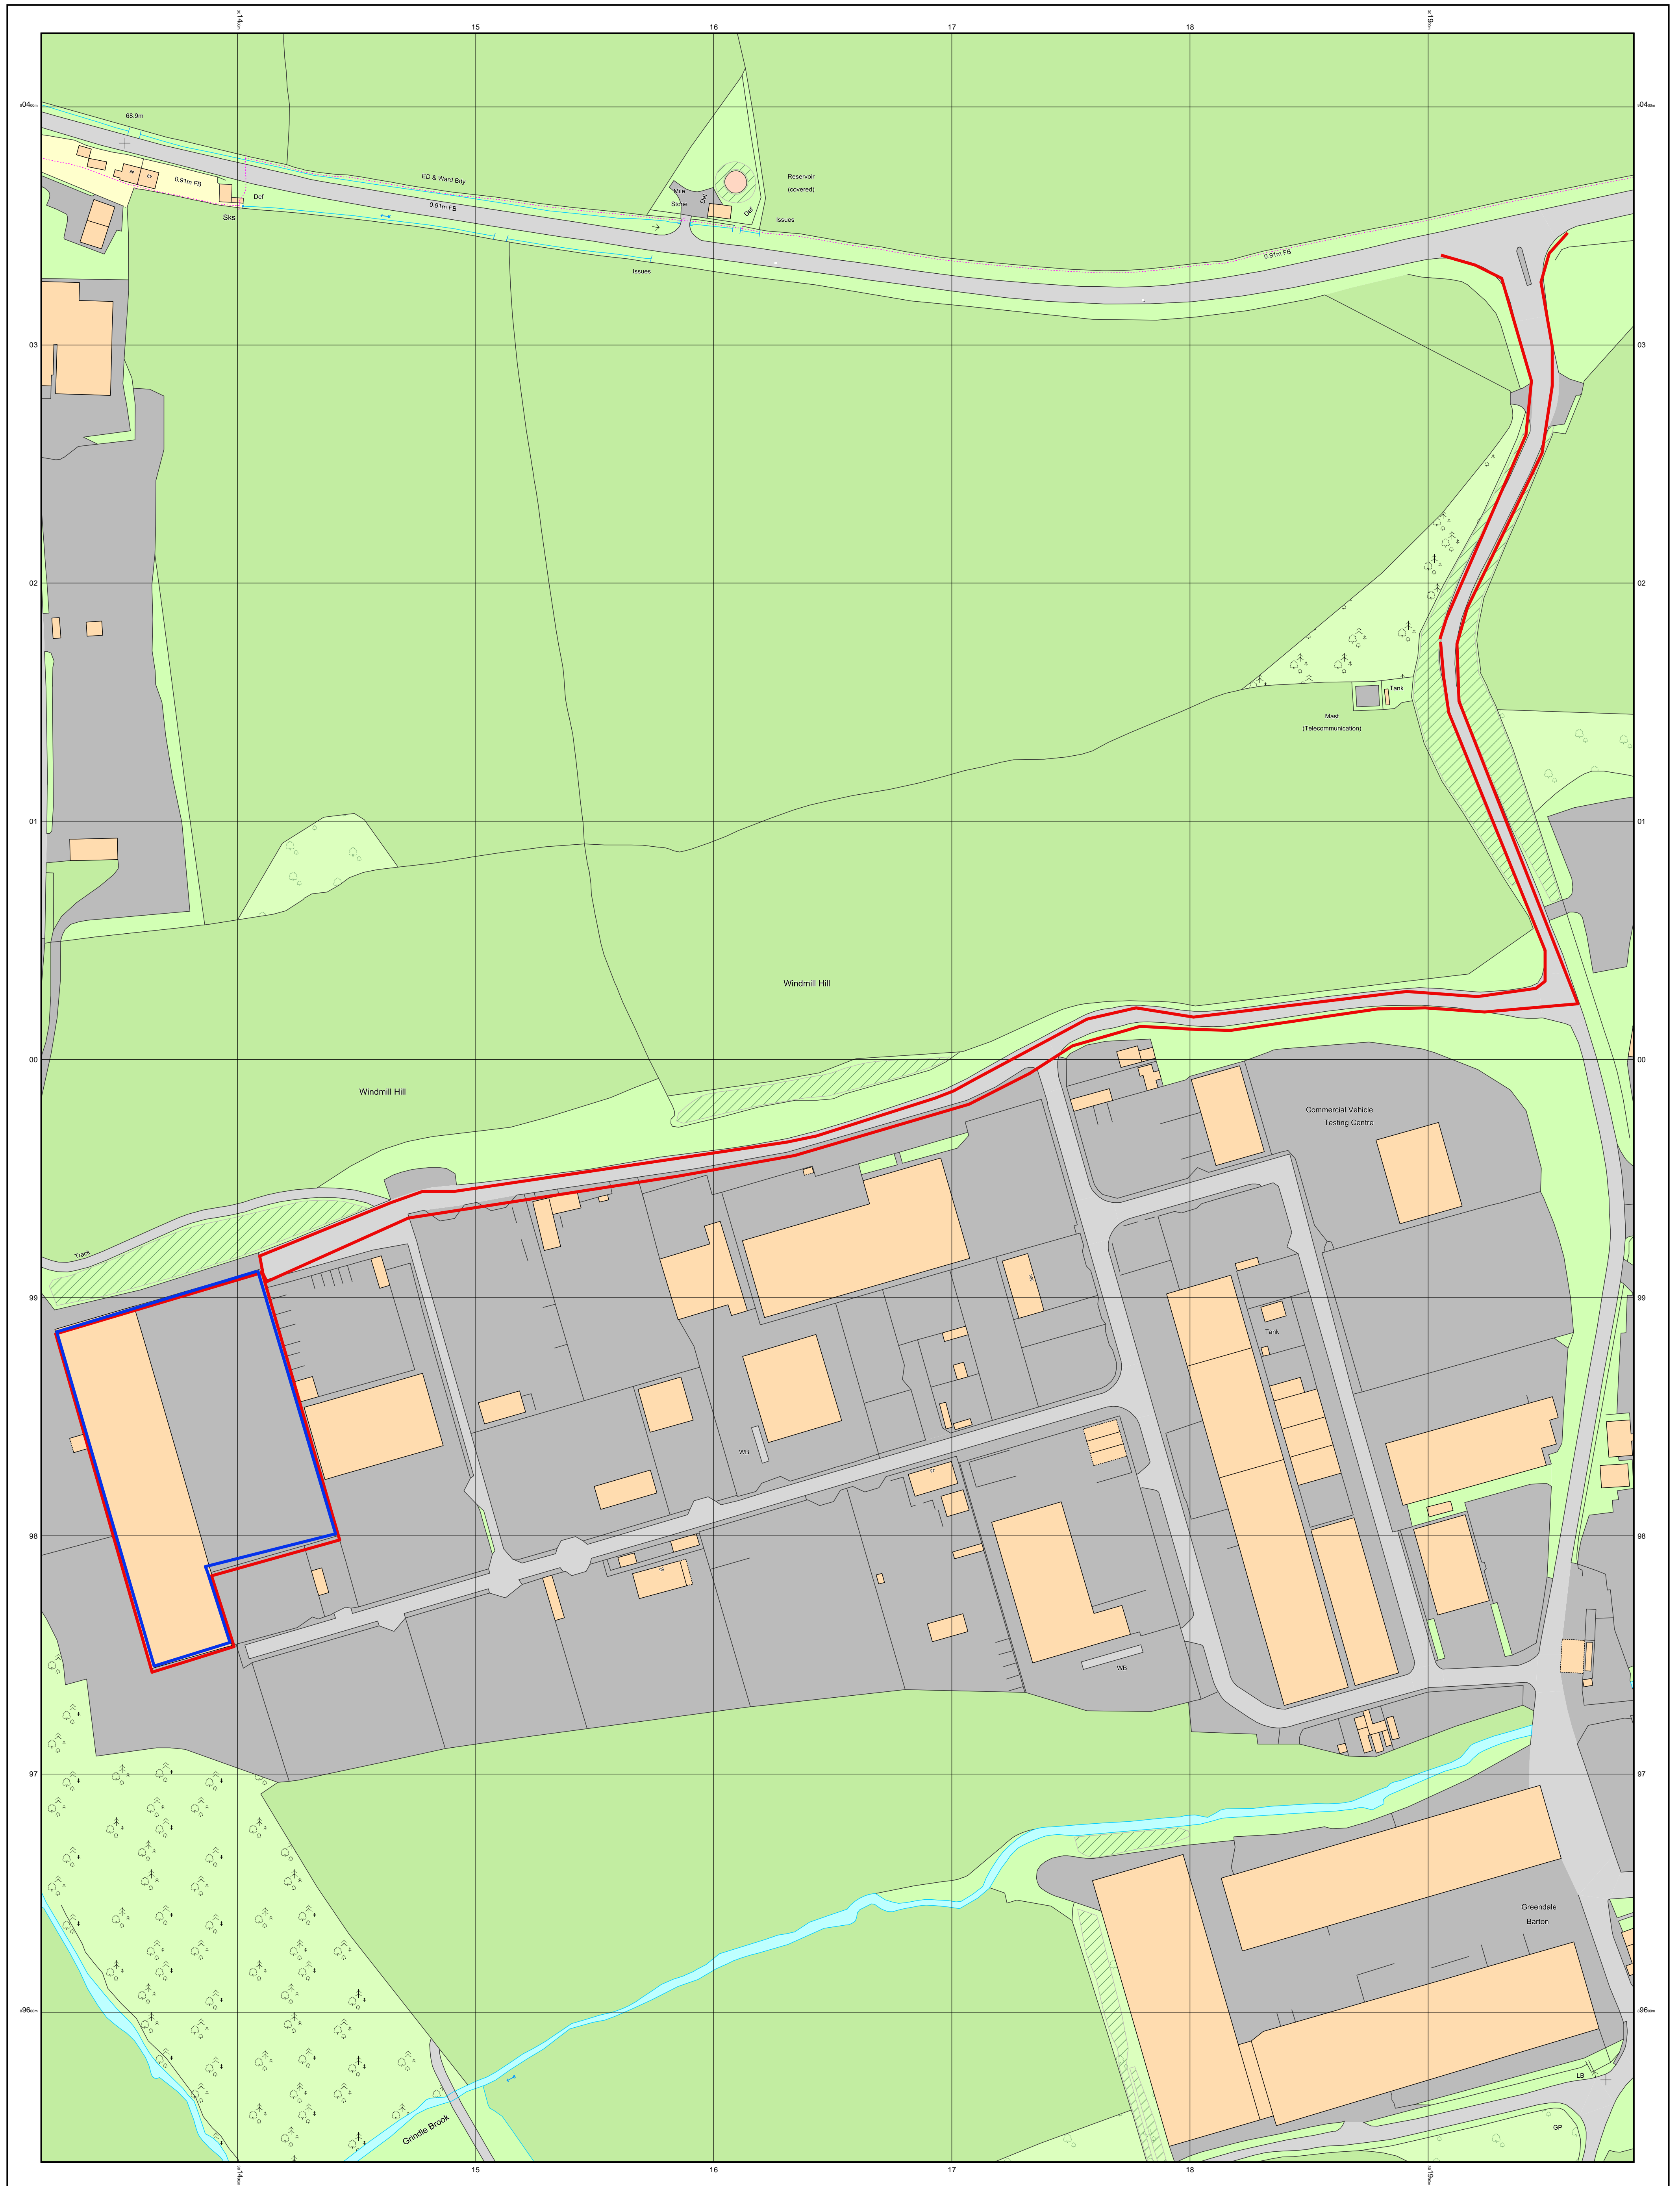

GREENDALE BUSINESS PARK, WOODBURY SALTERTON, EXETER, EX5 1EW

© Crown copyright and database rights 2023 Ordnance Survey 100048957. The representation of road, track or path is no evidence of a boundary or right of way. The representation of features as lines is no evidence of a property boundary.