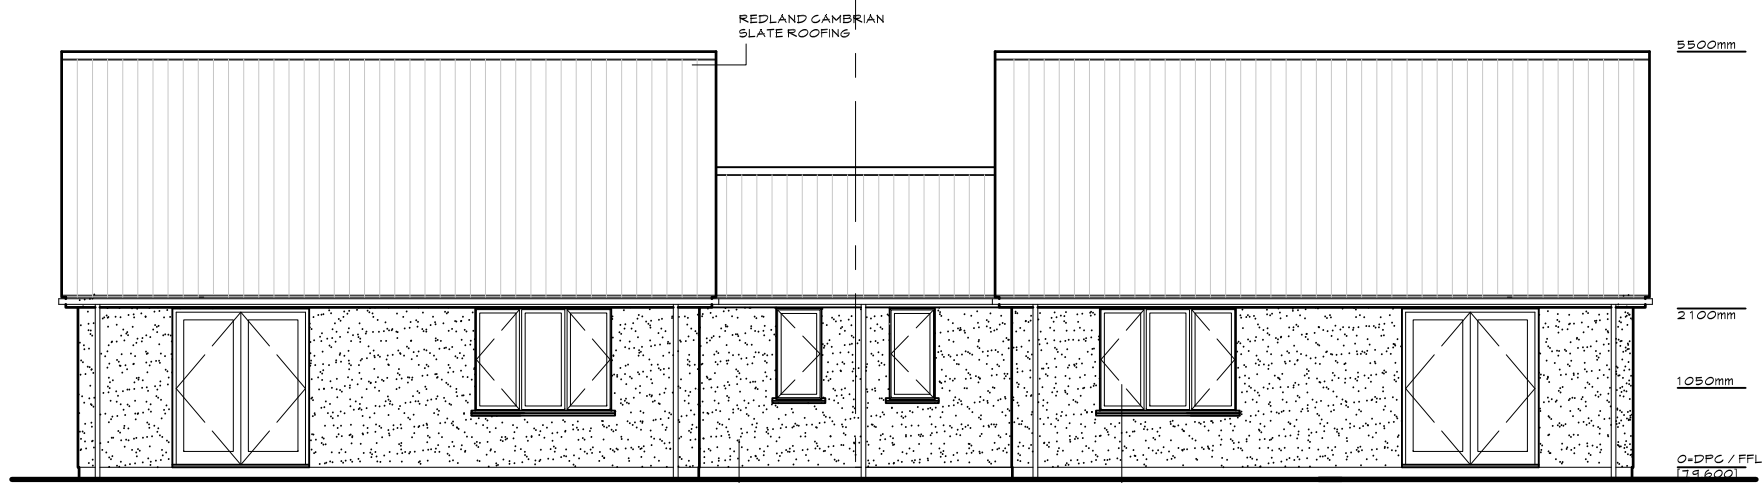

SOUTH WEST ELEVATION

NORTH WEST ELEVATION

NORTH EAST ELEVATION

SOUTH EAST ELEVATION

Rev.	Date	By	Description
A	21.12.23	ADB	SOUTH EAST ELEVATION ADDED

Midlands
 1st Floor
 15 St Cuthberts St.
 Bedford
 Beds
 MK40 3JB

Southern
 Boscarnon Farmhouse
 St Keverne
 Cornwall
 TR12 6NU

Tel: 0845 2242967
 Email: admin@abdeservices.co.uk

PROJECT
PROPOSED RESIDENTIAL DEVELOPMENT
MEAYER ROAD MULLION

DRAWING
PLOTS 1-4 ELEVATIONS

SCALE: 1:100 @A3	DATE: 21.7.2023
DRAWN BY: ADB	CAD Ref: xxxxxxxxxxxx