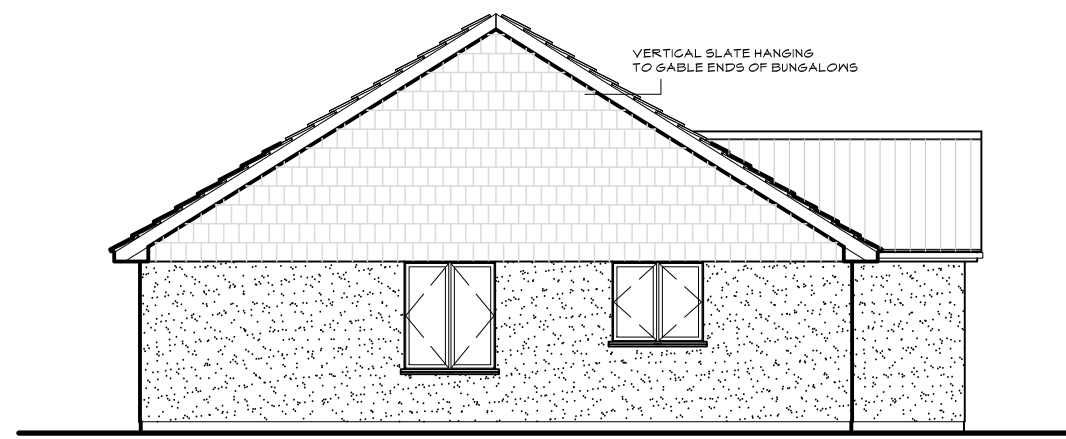

SOUTH WEST ELEVATION

NORTH WEST ELEVATION

NORTH EAST ELEVATION

SOUTH EAST ELEVATION

Rev.	Date	By	Description
A	21.12.23	ADB	SOUTH EAST ELEVATION ADDED

Midlands
 1st Floor
 15 St Cuthberts St.
 Bedford
 Beds
 MK40 3JB

Southern
 Boscarnon Farmhouse
 St Keverne
 Cornwall
 TR12 6NU

Tel: 0845 2242967
 Email: admin@abdeservices.co.uk

PROJECT
PROPOSED RESIDENTIAL DEVELOPMENT
MEAYER ROAD MULLION

DRAWING
PLOTS 1-4 ELEVATIONS

SCALE: 1:100 @A3	DATE: 21.7.2023
DRAWN BY: ADB	CAD Ref: xxxxxxxxxxxx