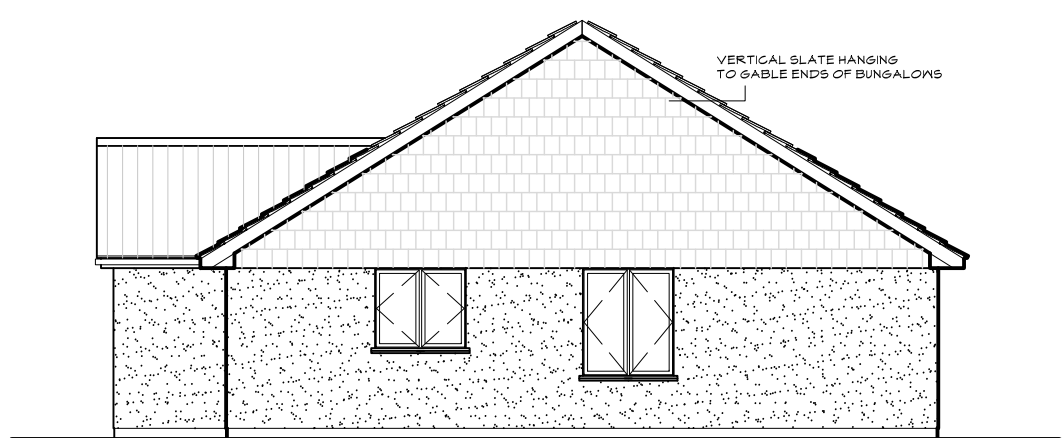

SOUTH WEST ELEVATION

NORTH WEST ELEVATION

NORTH EAST ELEVATION

SOUTH EAST ELEVATION

Rev.	Date	By	Description
A	21.12.23	ADB	SOUTH EAST ELEVATION ADDED

Midlands
 1st Floor
 15 St Cuthberts St.
 Bedford
 Beds
 MK40 3JB

Southern
 Boscarnon Farmhouse
 St Keverne
 Cornwall
 TR12 6NU

Tel: 0845 2242967
 Email: admin@abdeservices.co.uk

PROJECT
PROPOSED RESIDENTIAL DEVELOPMENT
MEAYER ROAD MULLION

DRAWING
PLOTS 1-4 ELEVATIONS

SCALE: 1:100 @A3	DATE: 21.7.2023
DRAWN BY: ADB	CAD Ref: xxxxxxxxxxxx