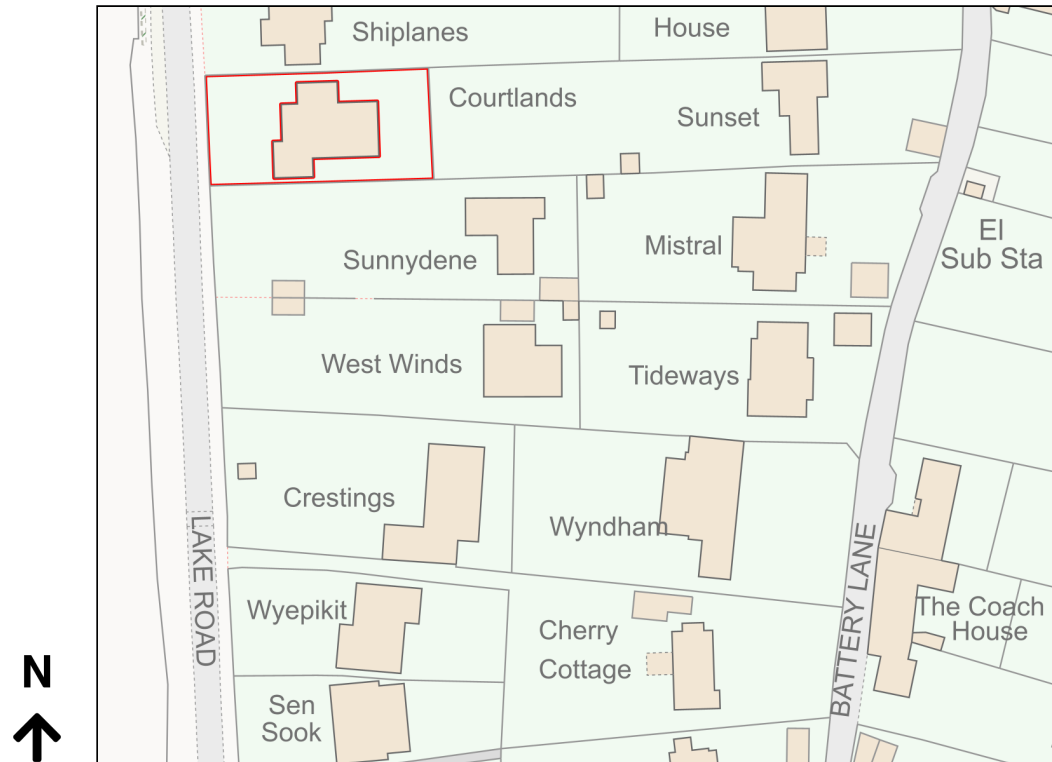

Location Plan

Site Address: Courtlands, Lake Road, Portishead, BS20 7JA

Date Produced: 02-Jan-2024

Scale: 1:1250 @A4

Planning Portal Reference: PP-12687090v2