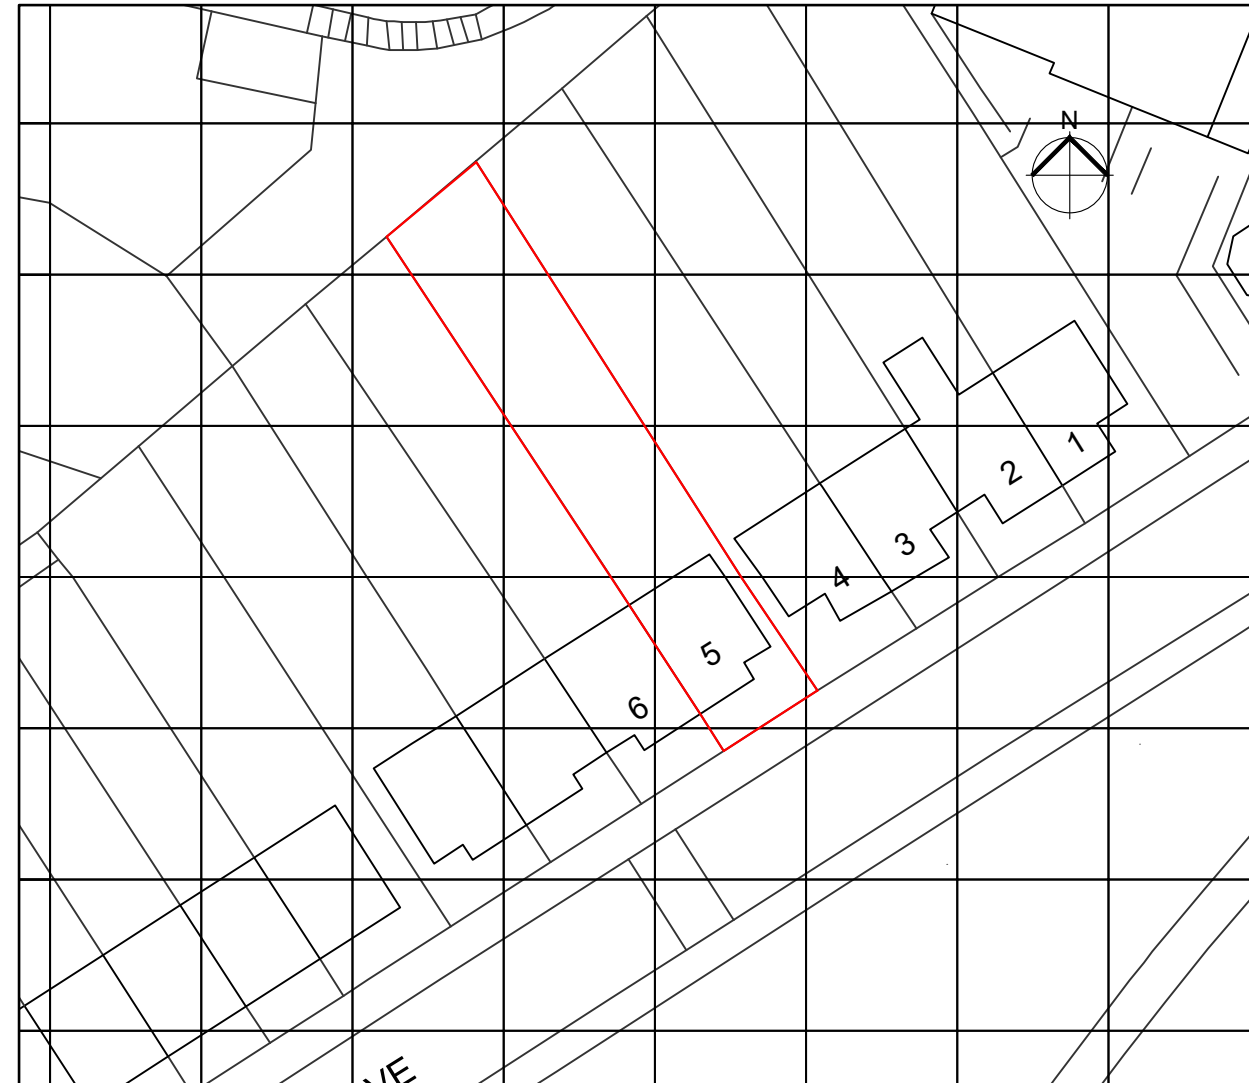

SITE LOCATION PLAN 1:1250

1:1250 Scale

EXISTING BLOCK PLAN 1:500

1:500 Scale

2685/PL/32

SITE LOCATION PLAN & BLOCK PLANS
5 ST MARGARET'S GROVE
LONDON
SE18 7RL

SCALES AS INDICATED @A3

BY ANGUS BROWN ARCHITECTS
NOV 2023