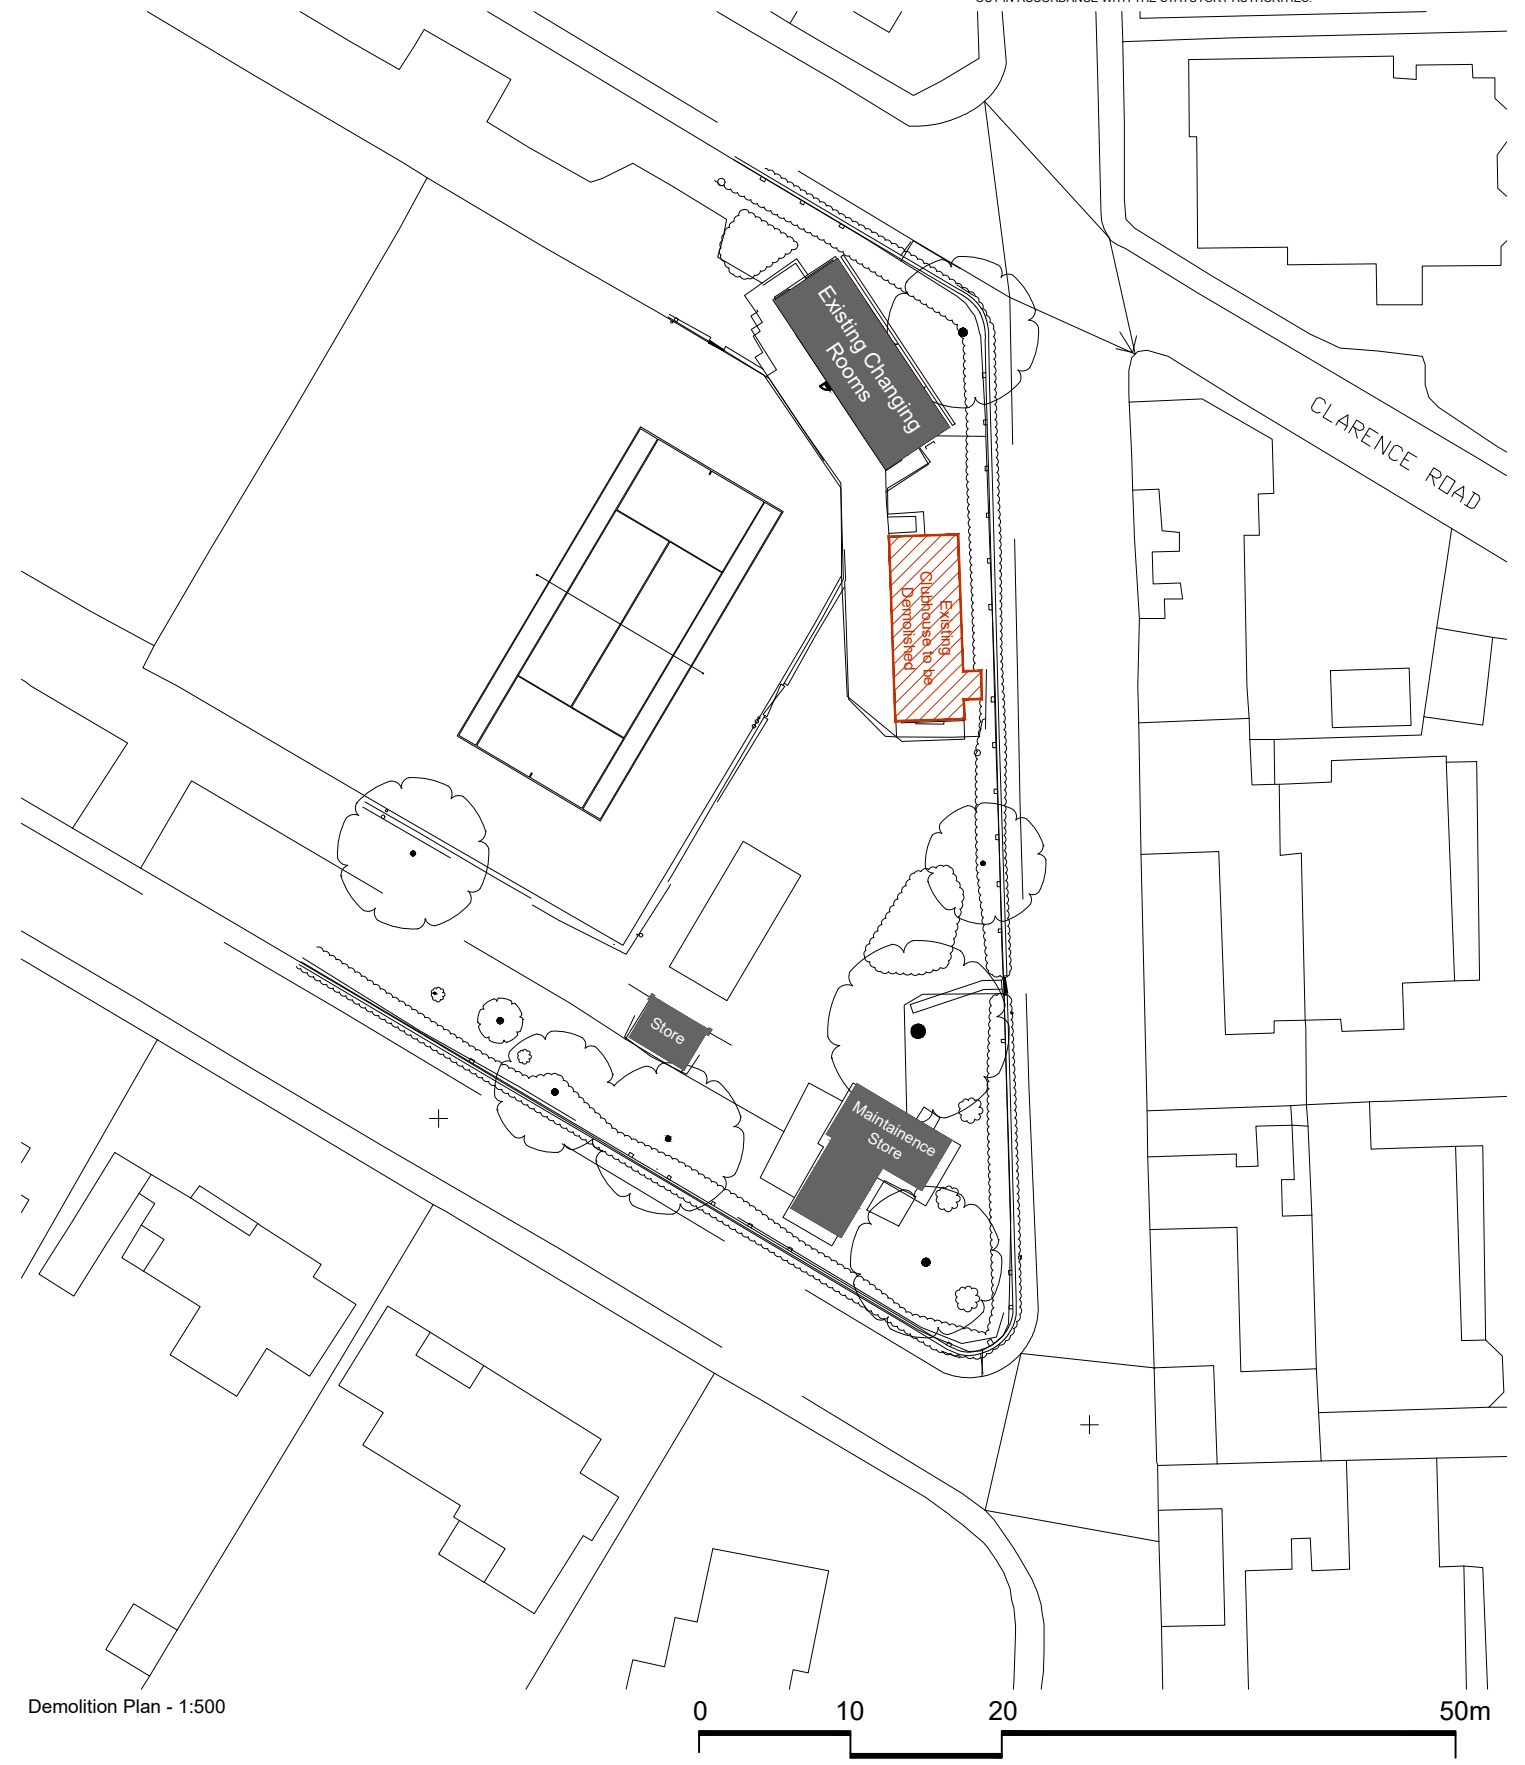

THIS DRAWING IS THE COPYRIGHT OF RXA AND SHOULD NOT BE COPIED OR REPRODUCED WITHOUT WRITTEN CONSENT. ALL DIMENSIONS MUST BE CHECKED ON SITE. DO NOT SCALE OFF THIS DRAWING EXCEPT FOR PLANNING PURPOSES. THIS DRAWING MUST BE READ IN CONJUNCTION WITH THE SPECIFICATION OF WORKS. ALL WORKS MUST BE CARRIED OUT IN ACCORDANCE WITH THE STATUTORY AUTHORITIES.

STATUS: Planning
SCALE: As shown @ A3
DATE: 08.07.2022

DRAWING NO: 00922-PL-160-Rev A
TITLE: Demolition Plan
PROJECT: Walmer Tennis Club

RX Architects Limited
Rye Creative Centre, New Road, Rye,
East Sussex TN31 7LS
t 01797 217220 www.rxarchitects.com
e studio@rxarchitects.com