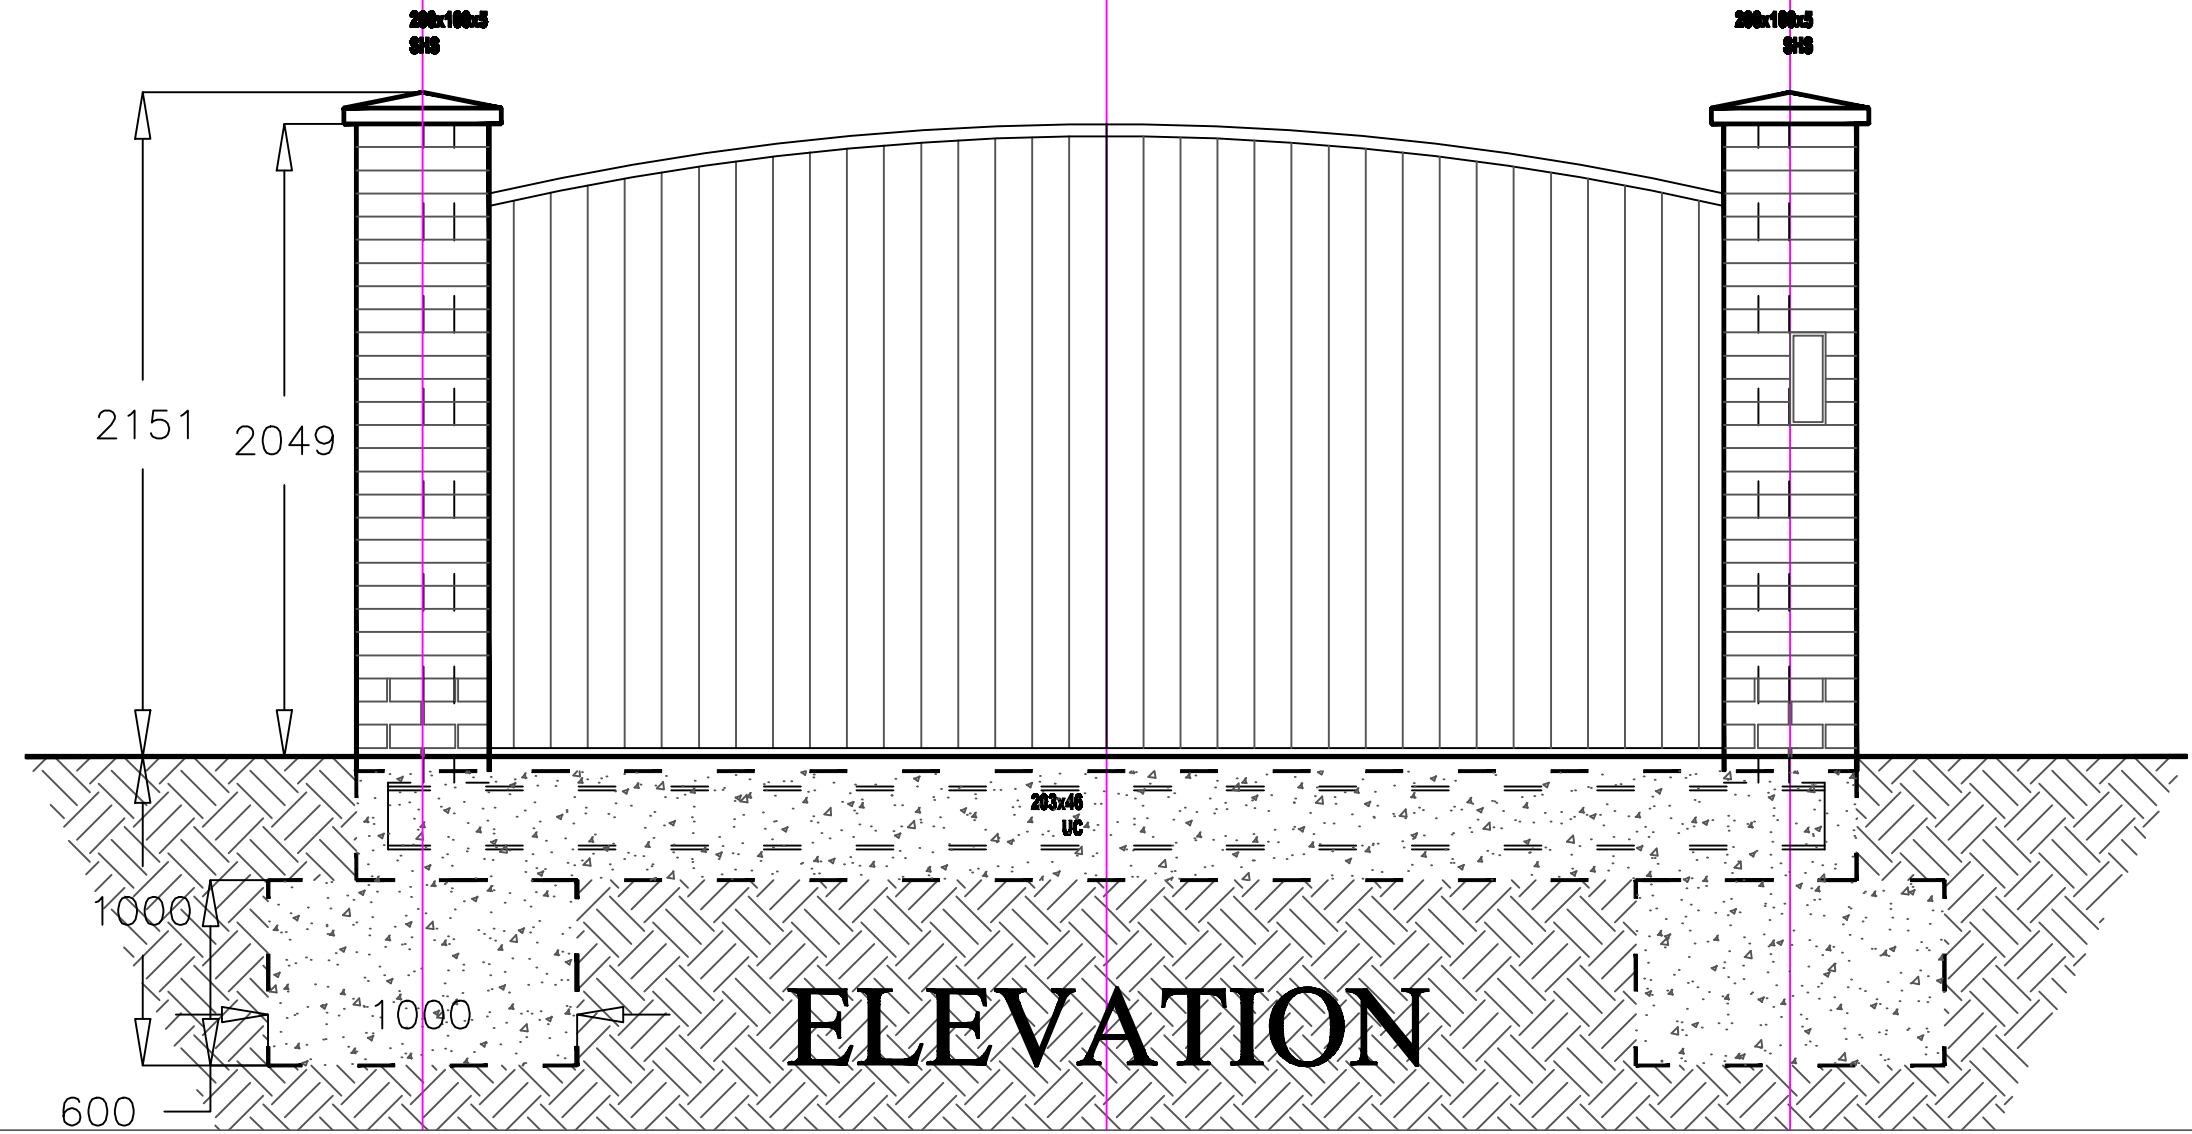

PLAN

ELEVATION

© 2023	
B. L. BHARADIA, MR.Arch.,M.Arch., 17 POPE CLOSE, FELTHAM, MIDDX. TW14 9PQ. bharadia.bharat@yahoo.co.uk tel; 07913 536633tel	
PROJECT CHYNOWETH, CRAWLEY RIDGE, CAMBERLEY GUI5 2AJ.	
DRAWING TITLE PROPOSED GATES & POSTS	
STATUS PLANNING	
SCALES 1:25@A3	BY BB
DATE 10.11.2023	CHECKED BY BB
DRAWING NO. 2023(AR)70-02	REV. -