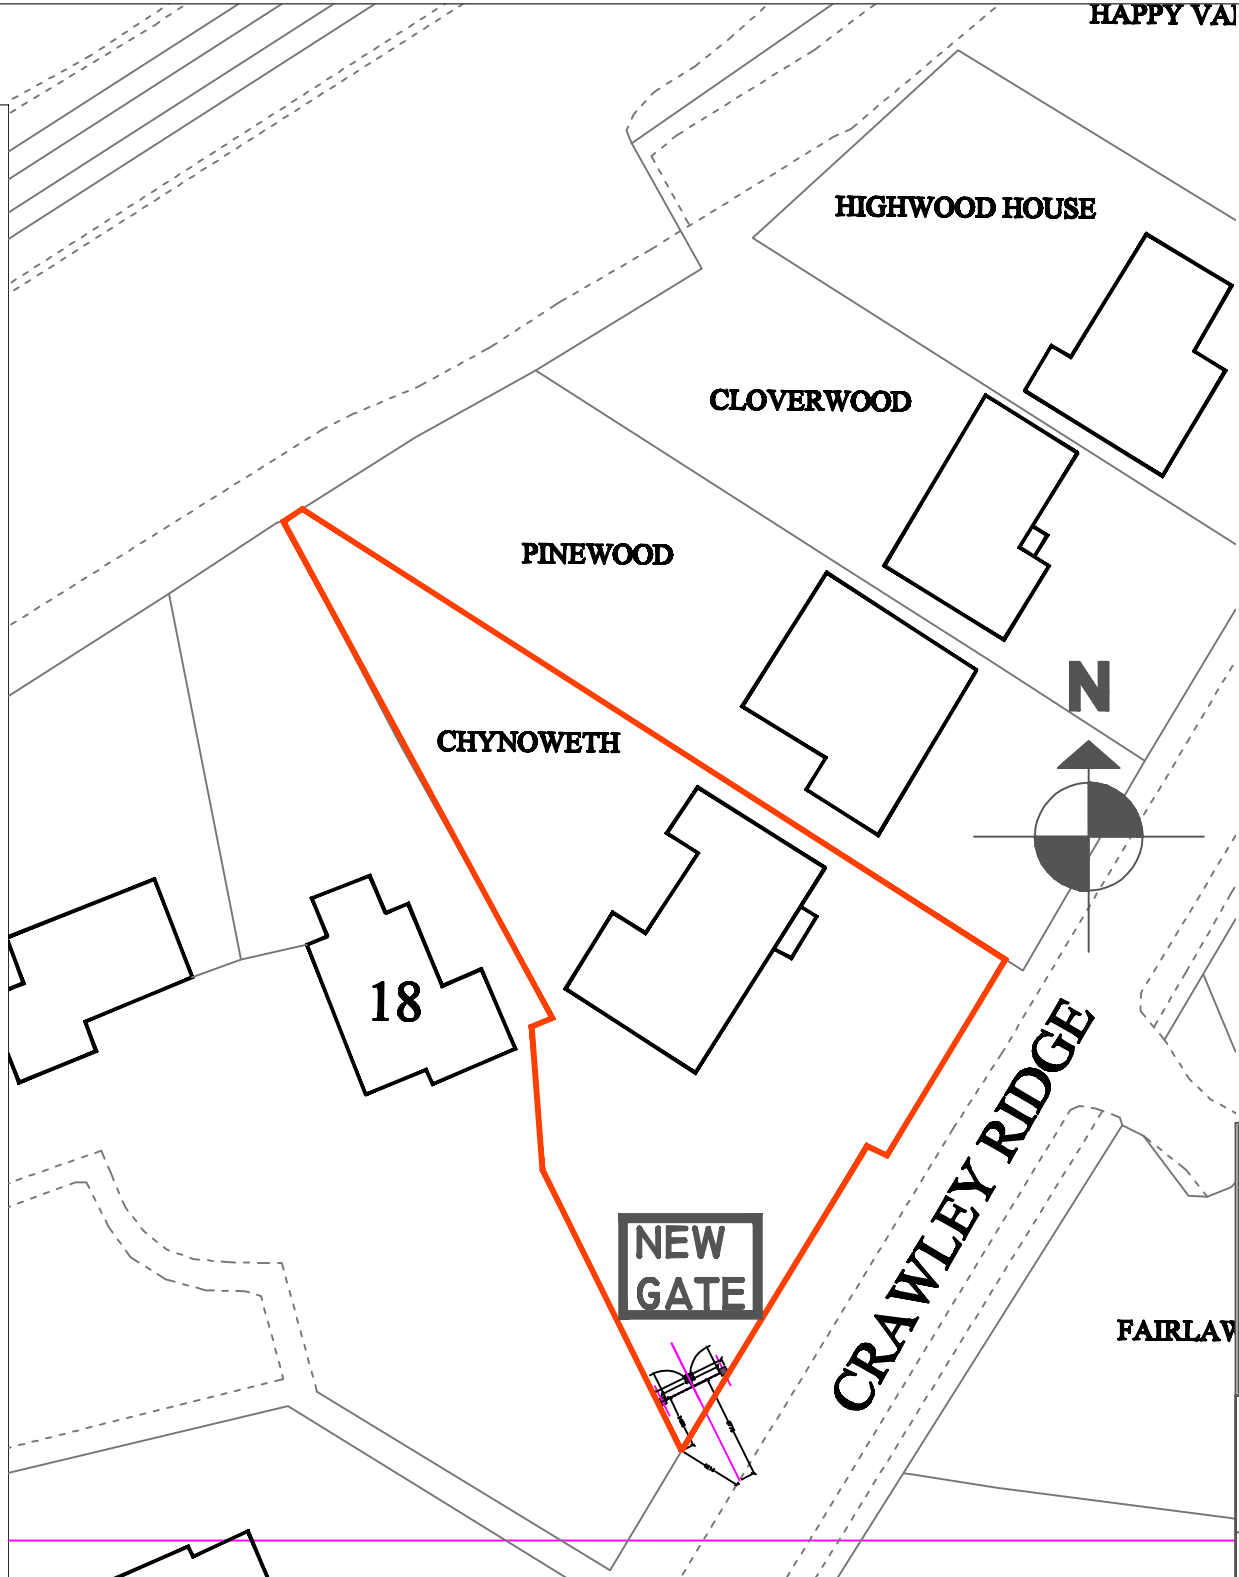

© 2023
B. L. BHARADIA, *MR.Arch.,M.A.Arch.*,
17 POPE CLOSE,
FELTHAM,
MIDDX. TW14 9PQ.
bharadia.bharat@yahoo.co.uk
tel; 07913 536633tel

PROJECT
CHYNOWETH,
CRAWLEY RIDGE,
CAMBERLEY GU15 2AJ.

DRAWING TITLE
LOCATION PLAN &
SITE PLAN

STATUS
PLANNING

SCALE
1:1250,500@A3 BY
BB

DATE
10.11.2023 CHECKED BY
BB

DRAWING NO.
2023(AR)70-01 REV.
-