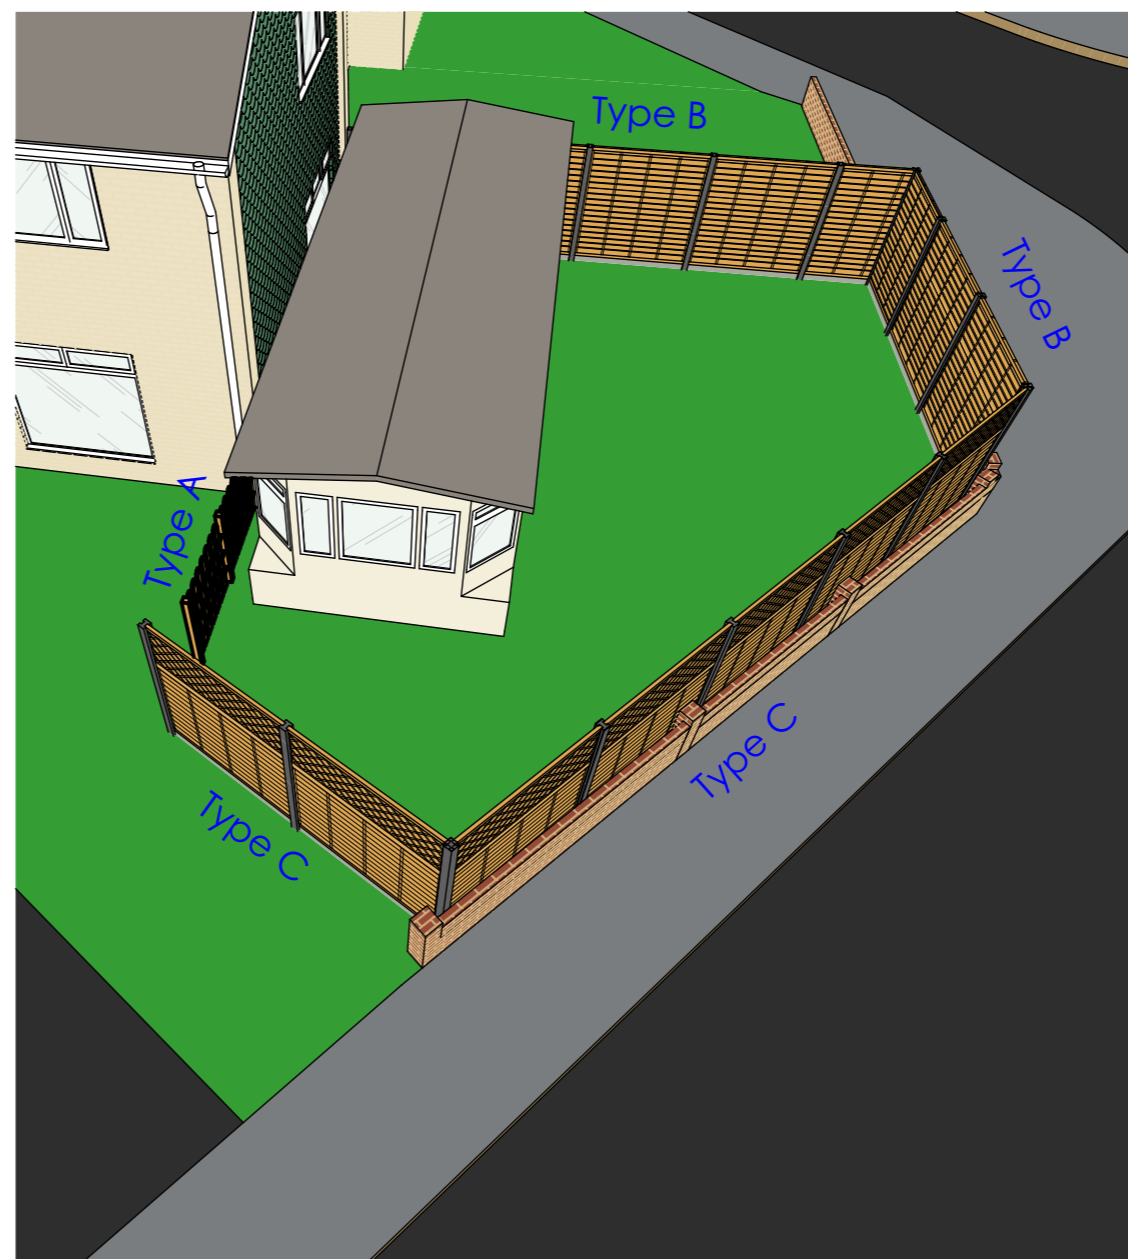

Fence Types | Scale 1:50

Fence Types Site Plan | Scale 1:100

3D View Proposed | Scale NTS

Notes

The content of the drawing remain the copyright of **LRArchitecture**, no reproduction without written consent

Project

25 Egmont Rd Fence

Project Address

25 Egmont Rd, Poole BH16 5AJ

Client

Mark Miller

LR
Architecture
07729564872

Drawing Number	004	Page Size	A3
Scale	1:100 1:50	Drawn By	Luke Richards