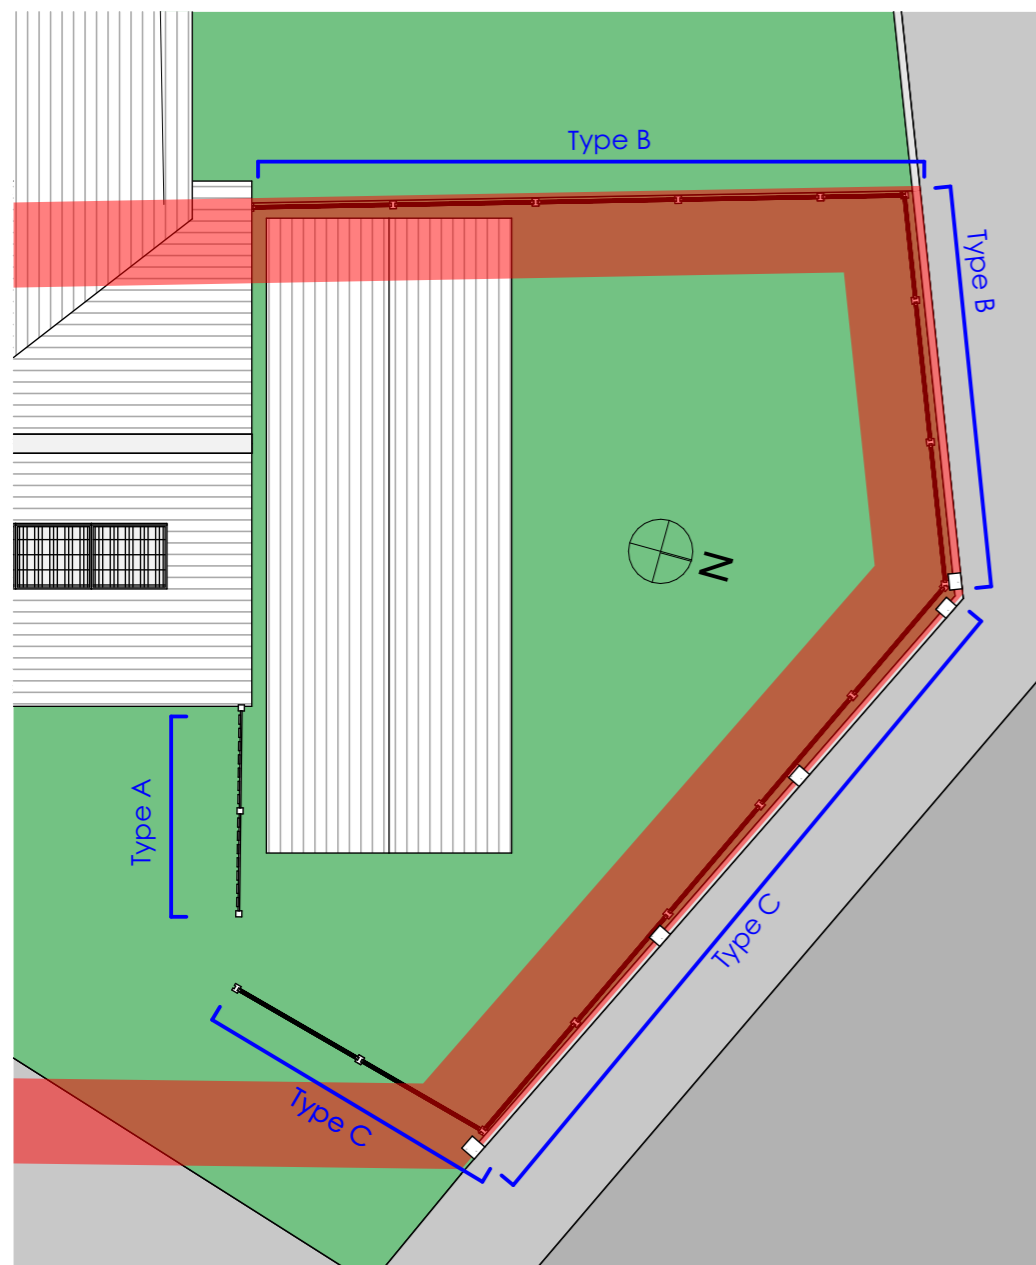

Fence Types | Scale 1:50

Fence Types Site Plan | Scale 1:100

3D View Proposed | Scale NTS

Notes

The content of the drawing remain the copyright of **LRArchitecture**, no reproduction without written consent

All dimensions to be verified on site. Any discrepancies are to be reported to the relevant parties.

Do not scale from drawing, figured dimensions to be used only. drawings to be read in conjunction with all relevant drawings/ schedules ect, which relate to this project

Project

25 Egmont Rd Fence

Project Address

25 Egmont Rd, Poole BH16 5AJ

Client

Mark Miller

LR
Architecture
07729564872

Drawing Number	004	Page Size	A3
Scale	1:100 1:50	Drawn By	Luke Richards