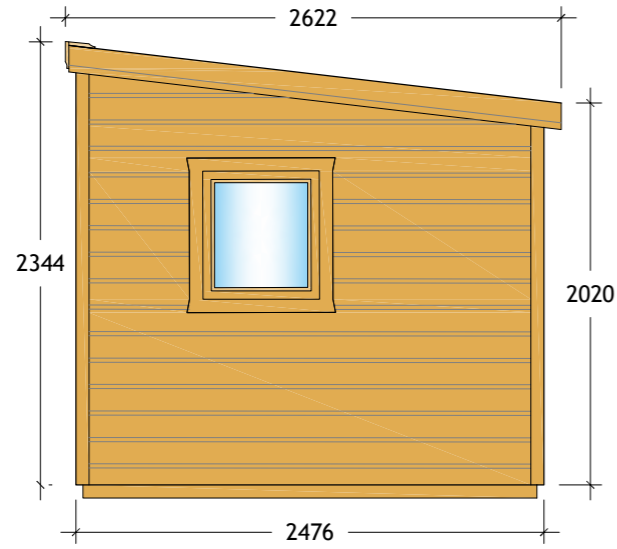

18 x 8 Ruby Combo 10ft / 8ft RHS

LHS ELEVATION

FRONT ELEVATION

RHS ELEVATION

FLOOR PLAN

VIEW PLAN