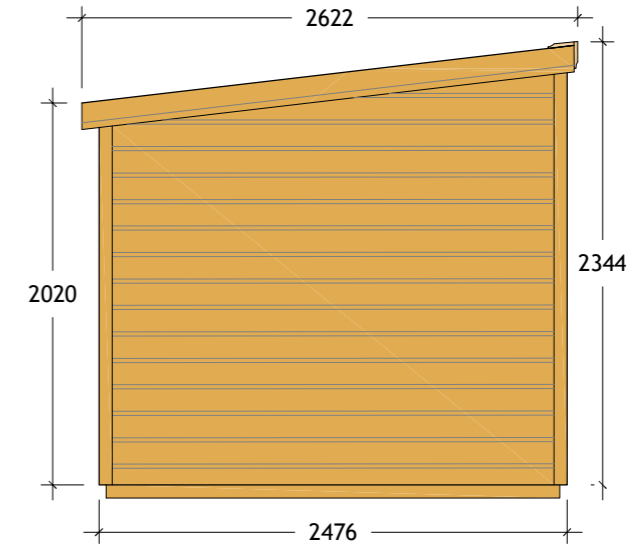

18 x 8 Ruby Combo 10ft / 8ft RHS

LHS ELEVATION

FRONT ELEVATION

RHS ELEVATION

FLOOR PLAN

VIEW PLAN