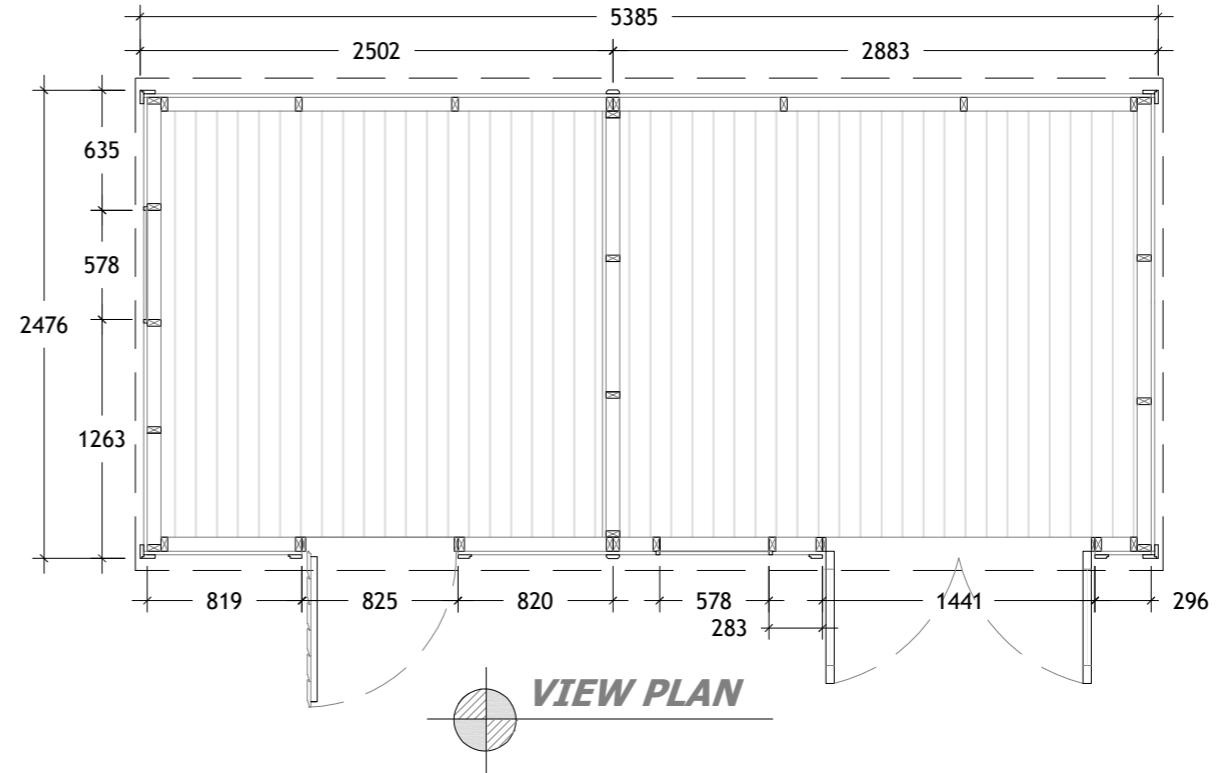

18 x 8 Ruby Combo 10ft / 8ft RHS

LHS ELEVATION

FRONT ELEVATION

RHS ELEVATION

FLOOR PLAN

VIEW PLAN