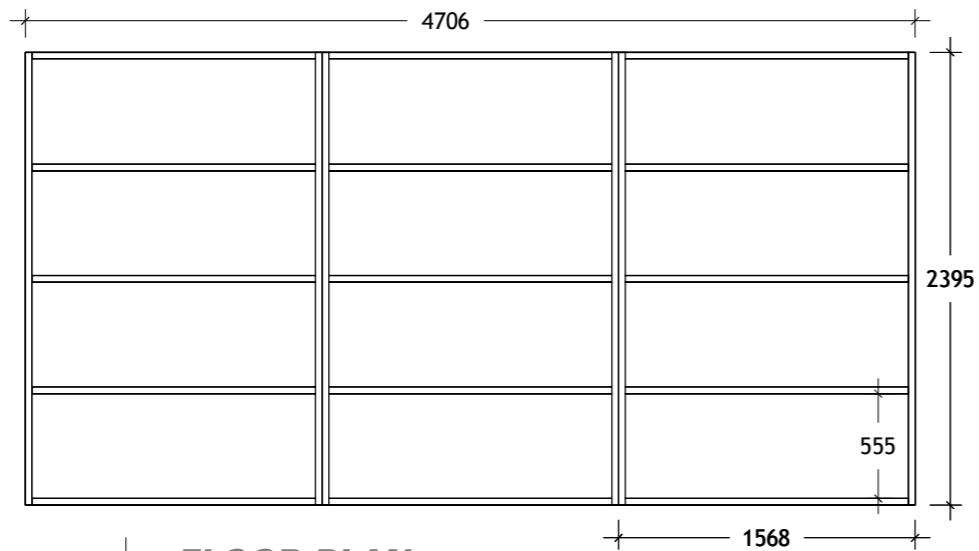

18 x 8 Ruby Combo 10ft / 8ft RHS

LHS ELEVATION

FRONT ELEVATION

RHS ELEVATION

FLOOR PLAN

VIEW PLAN