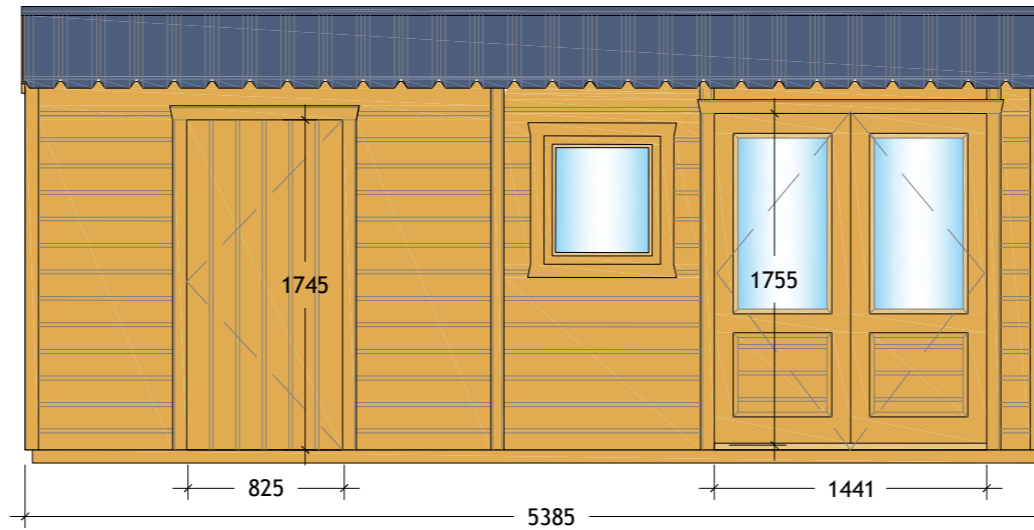

18 x 8 Ruby Combo 10ft / 8ft RHS

LHS ELEVATION

FRONT ELEVATION

RHS ELEVATION

FLOOR PLAN

VIEW PLAN