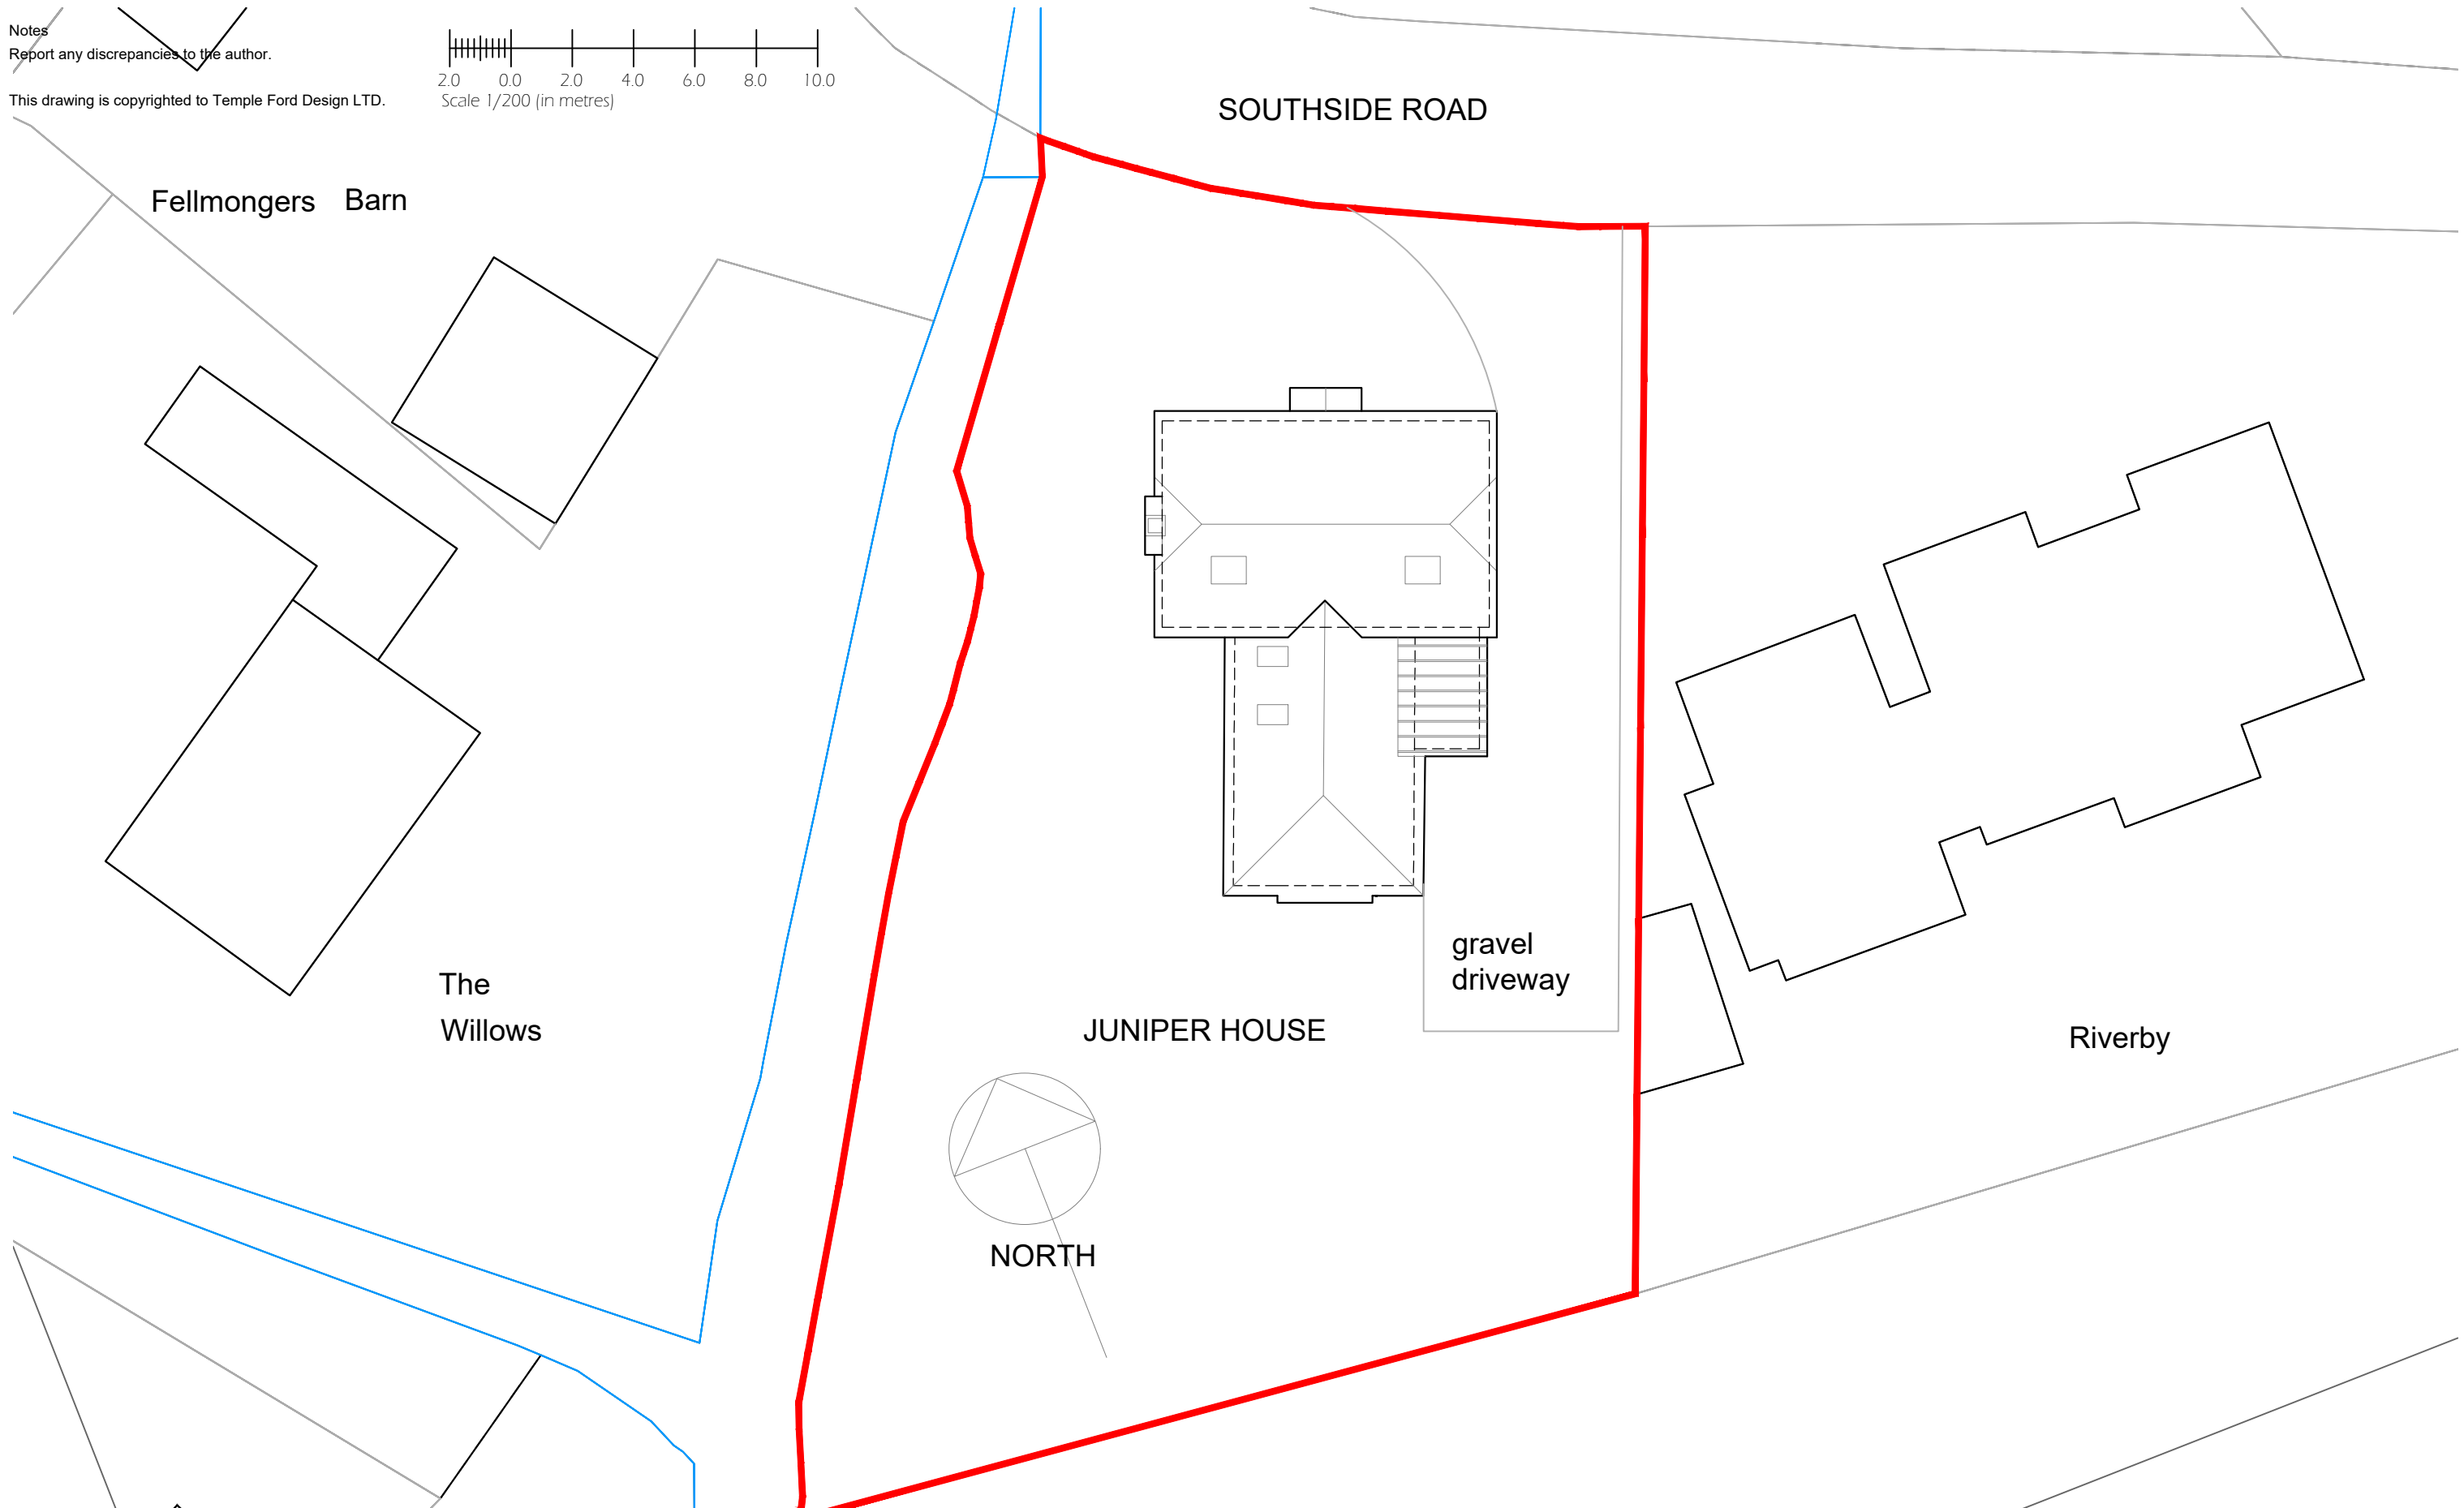

Notes  
Report any discrepancies to the author.

This drawing is copyrighted to Temple Ford Design LTD.

Revision Notes:		
Rev:	Date:	Description:
A	31/01/2023	Porch revised
B	22/12/2023	Minor Amendments

Date:	December 2023	
Scale @ A3:	1/200	
Drawing Status:	Drawn:	Checked:
Design	CW	DMM

Project:	Juniper House, Long Parish Proposed Alterations
Drawing Title:	Block Plan As Proposed

Client:		
Mr and Mrs Priestly Juniper House		
Project:	Dwg No:	Rev:
2075	D05	B

**Temple Ford Design Ltd**  
architects