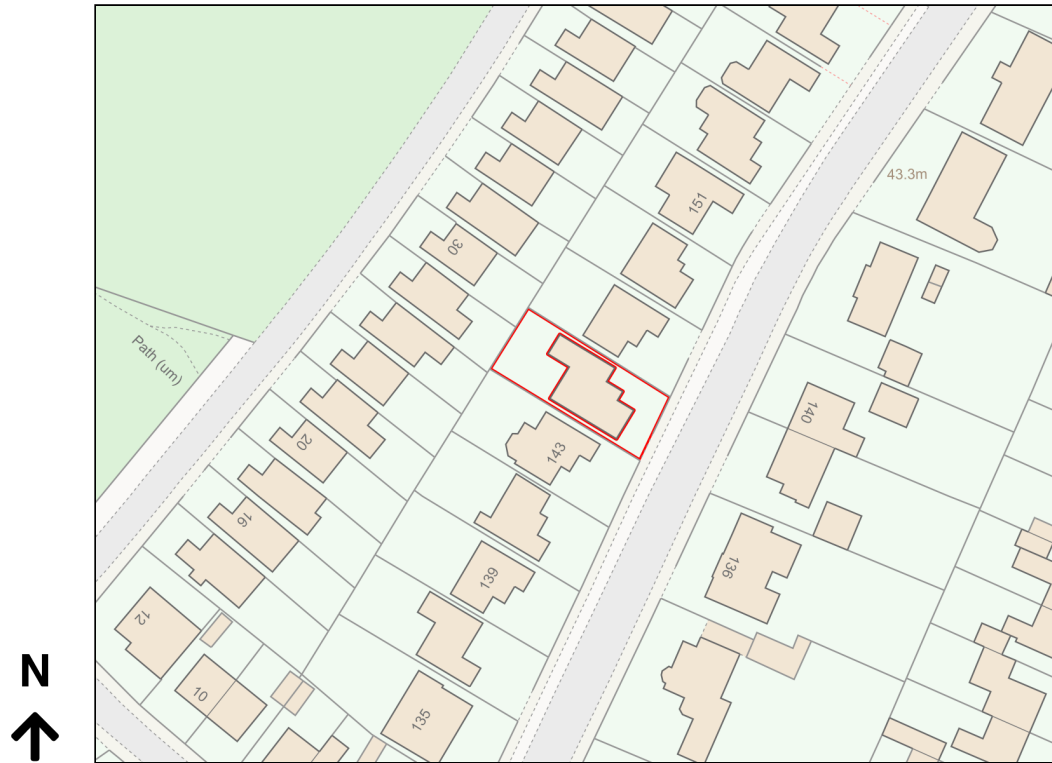

# Location Plan

Site Address: 145, Bleak Hill Road, Windle, WA10 6DW

Date Produced: 05-Dec-2023

Scale: 1:1250 @A4

Planning Portal Reference: PP-12563308v1