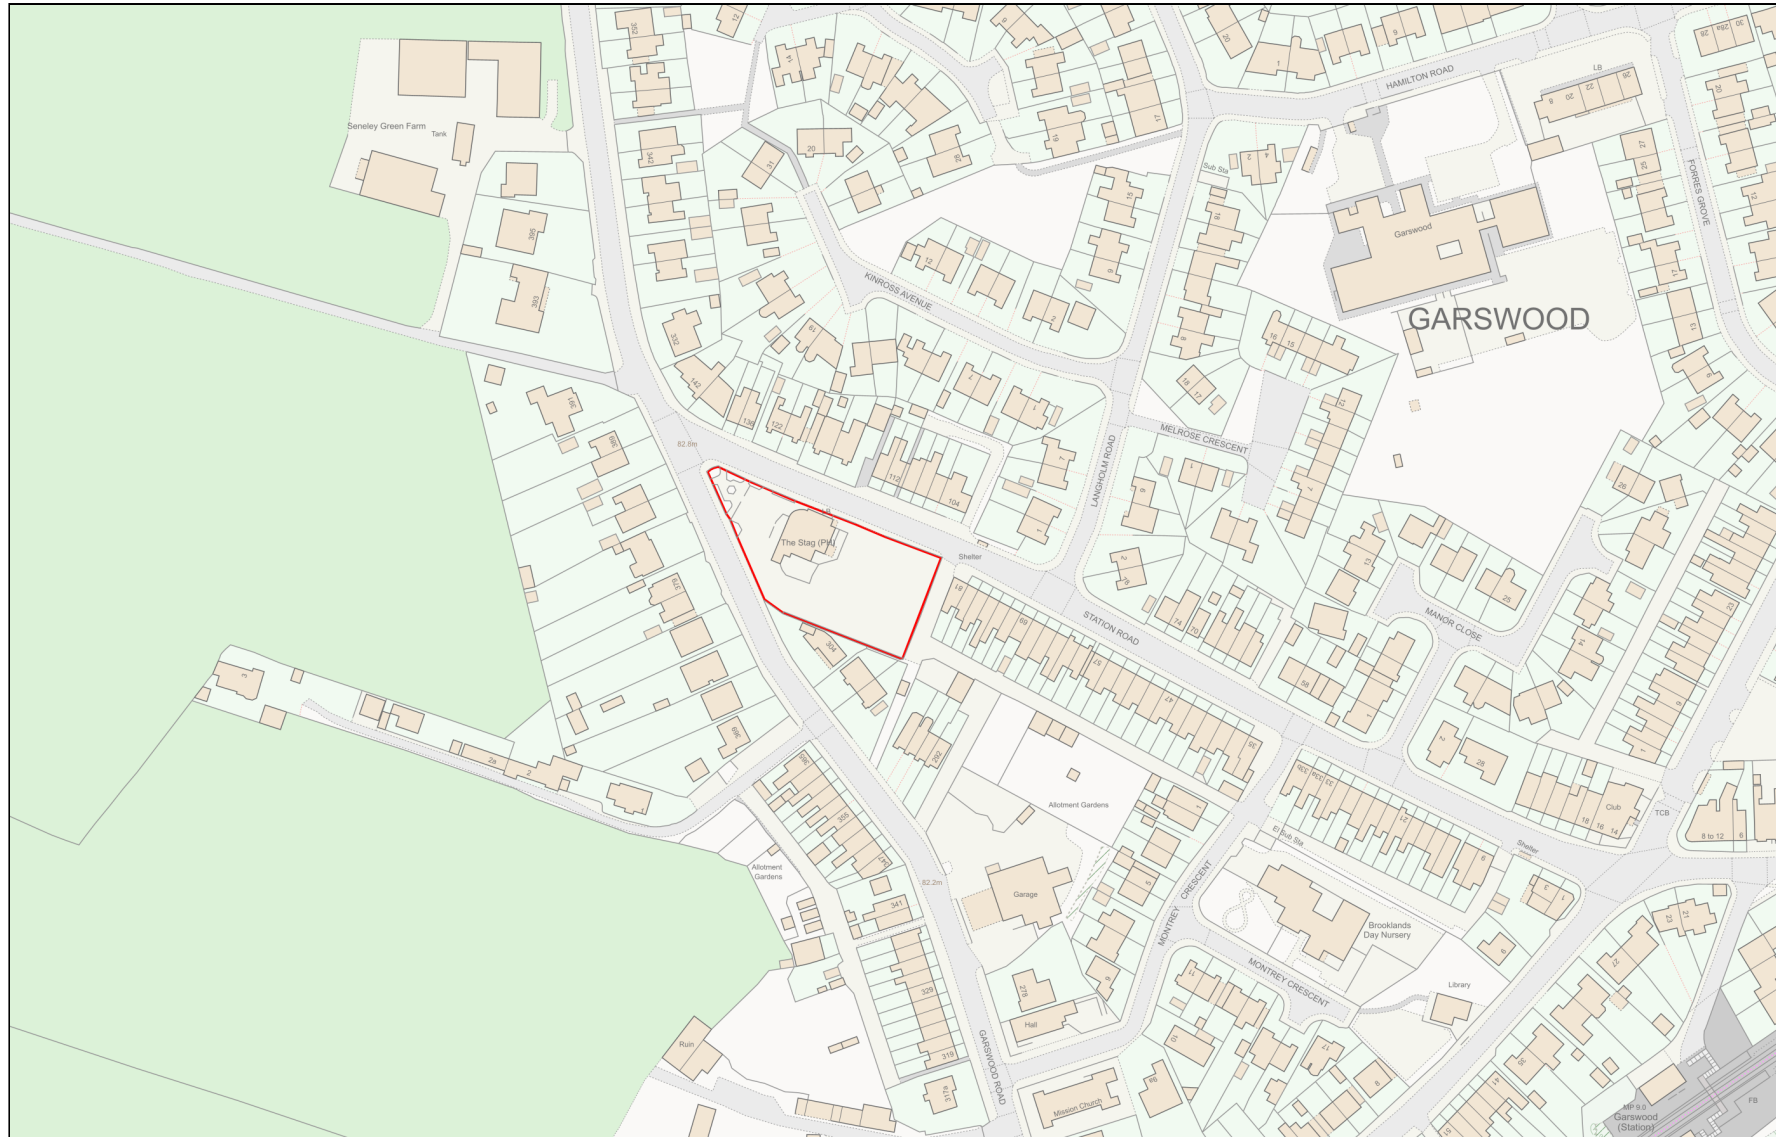

Location Plan

Site Address: Stag Hotel, 83, Station Road, Ashton In Makerfield, WN4 0SD

Date Produced: 28-Dec-2023

Scale: 1:2500 @A4

Planning Portal Reference: PP-12699749v1