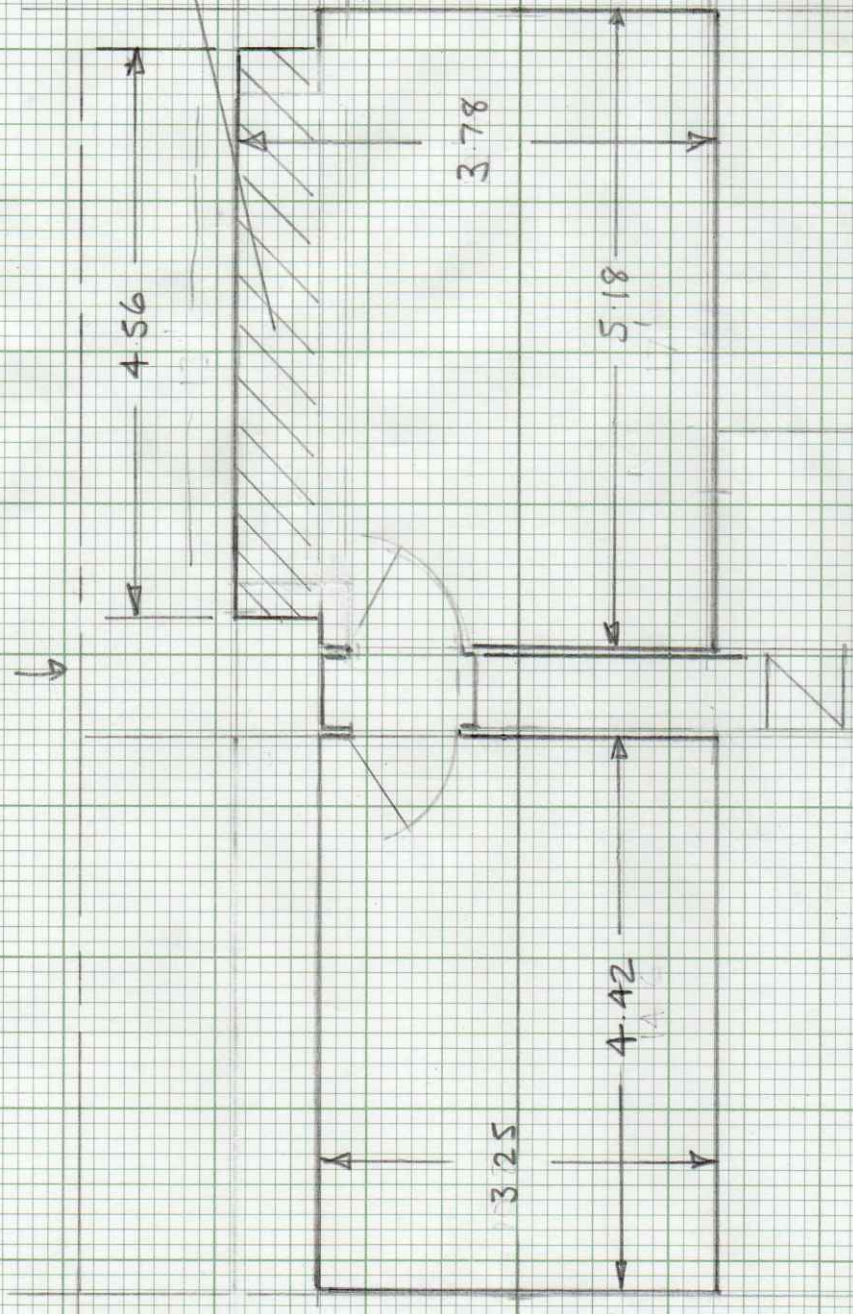

Upstairs Plan

Dormer

Scale 1/50

REAR

FRONT

Proposed Dormer

3.78

4.56

4.42

3.25

5.18