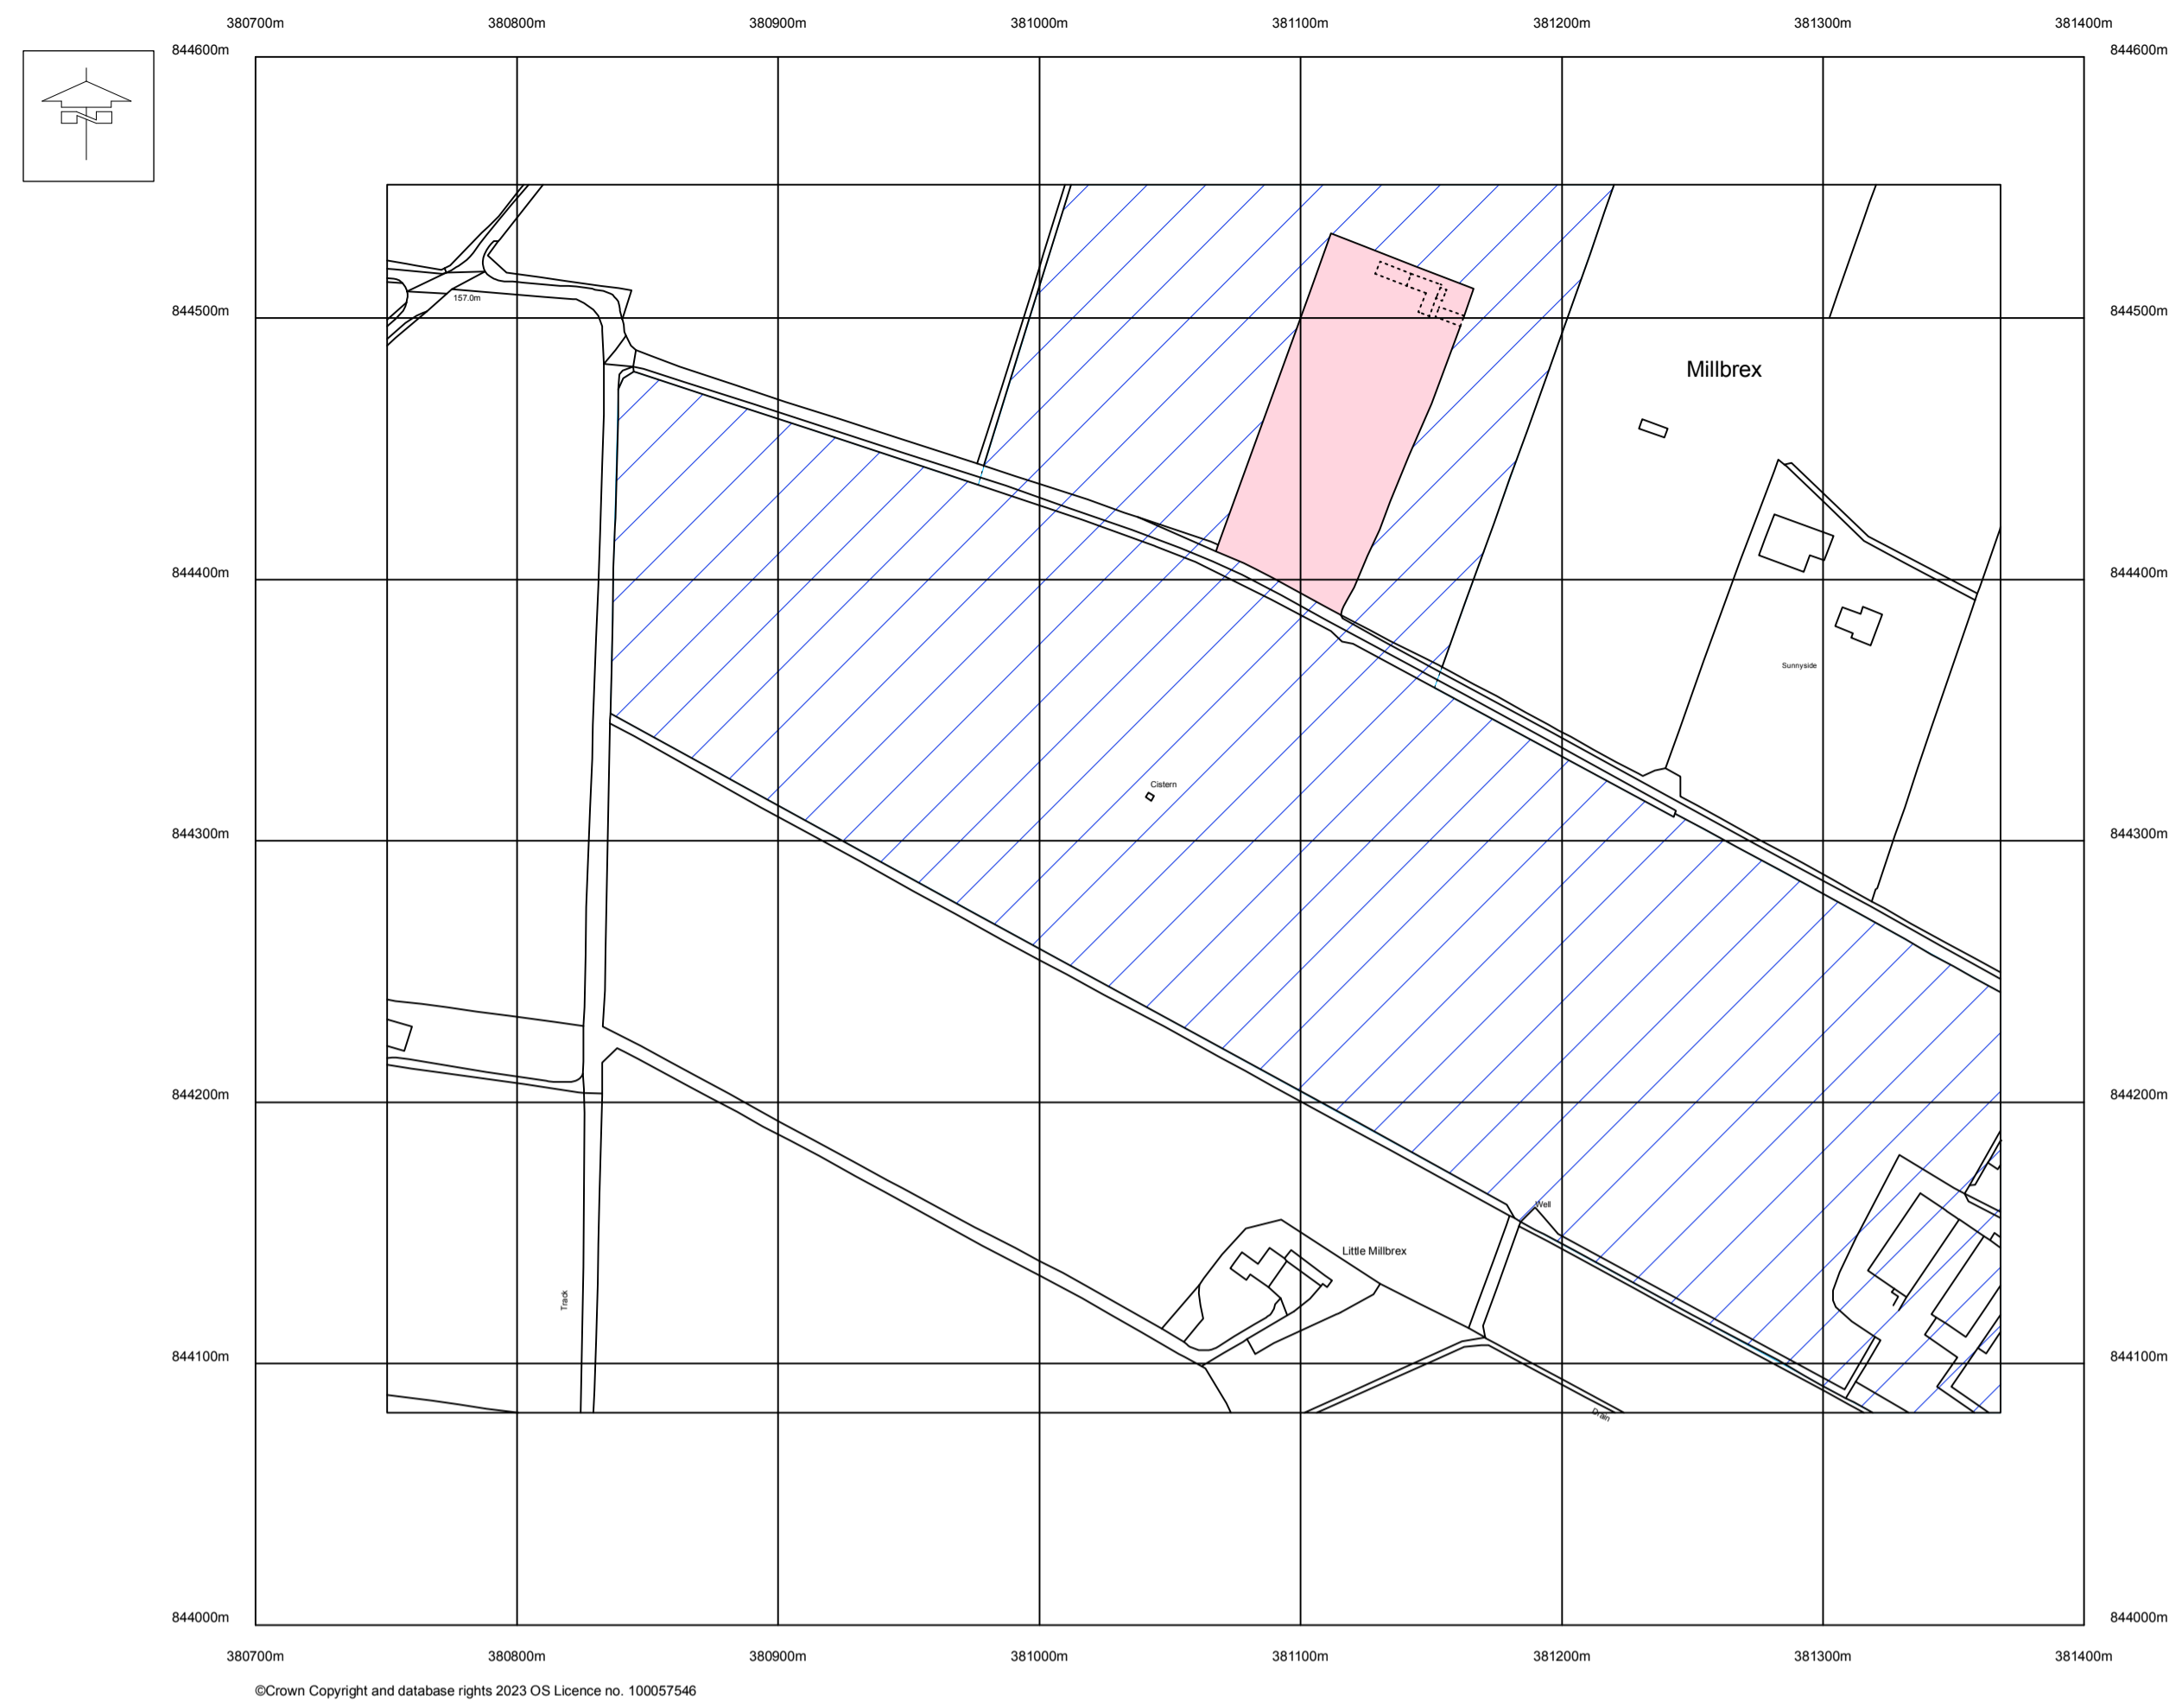

Site Layout Plan. 1:500

Location Plan 1:2500
© Crown Copyright

No	Revisions	Date	Initials
A	House Repositioned	15.12.23	MR

**MANTELL
RITCHIE**

Chartered Architects

27A High Street, BANFF,
AB45 1AN
Tel:- 01261 812267
Email:- admin@mantellritchie.co.uk
www.mantellritchie.com

Copyright of Mantell Ritchie, Chartered Architect.

project
**Old Cottage,
Little Millbrea.
Proposed Replacement House**
for
Gordon Wisely

content
Location and Site Layout Plans

scales
1:500, 1:2500
drawn by
MR

size
A1

date
28.09.23

ref **23090** **01A**