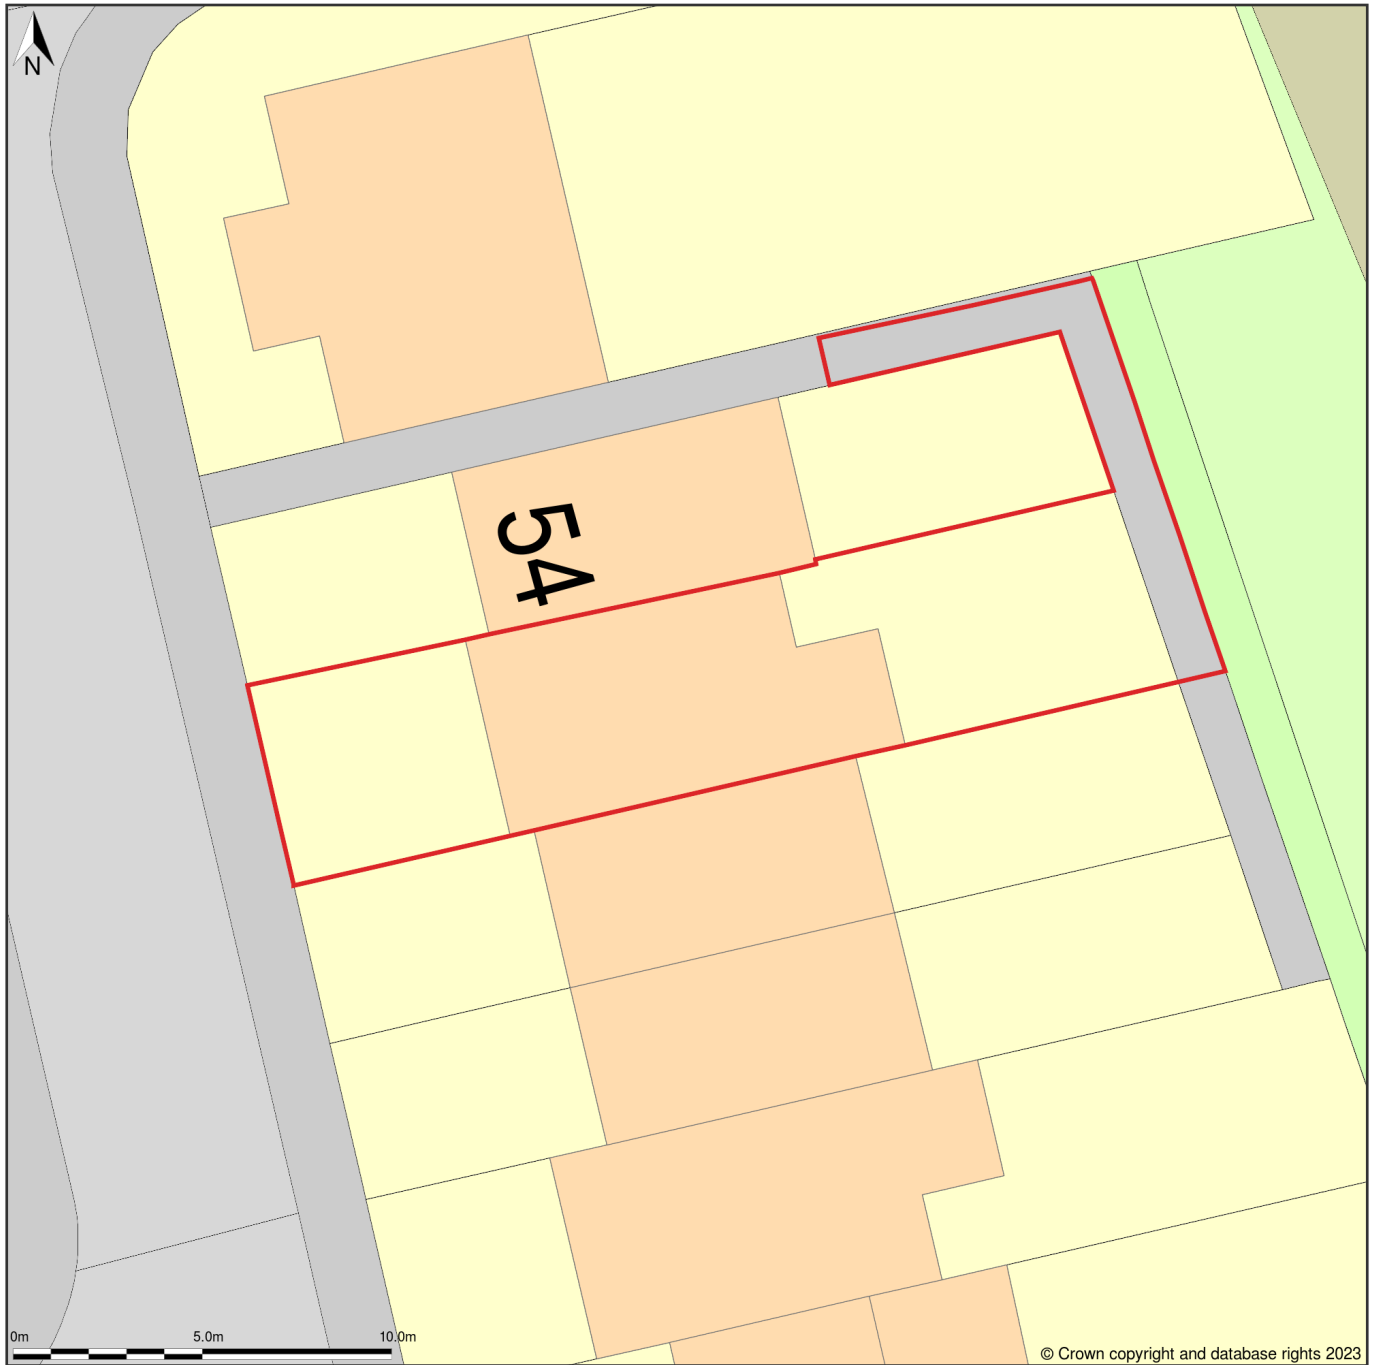

52, Burleigh Court, Tuxford, Nottinghamshire, NG22 0LE

Site Plan (also called a Block Plan) shows area bounded by: 473566.85, 371391.4 473602.85, 371427.4 (at a scale of 1:200), OSGridRef: SK73587140. The representation of a road, track or path is no evidence of a right of way. The representation of features as lines is no evidence of a property boundary.

Produced on 22nd Nov 2023 from the Ordnance Survey National Geographic Database and incorporating surveyed revision available at this date. Reproduction in whole or part is prohibited without the prior permission of Ordnance Survey. © Crown copyright 2023. Supplied by www.buyaplan.co.uk a licensed Ordnance Survey partner (100053143). Unique plan reference: #00862645-26FA74.