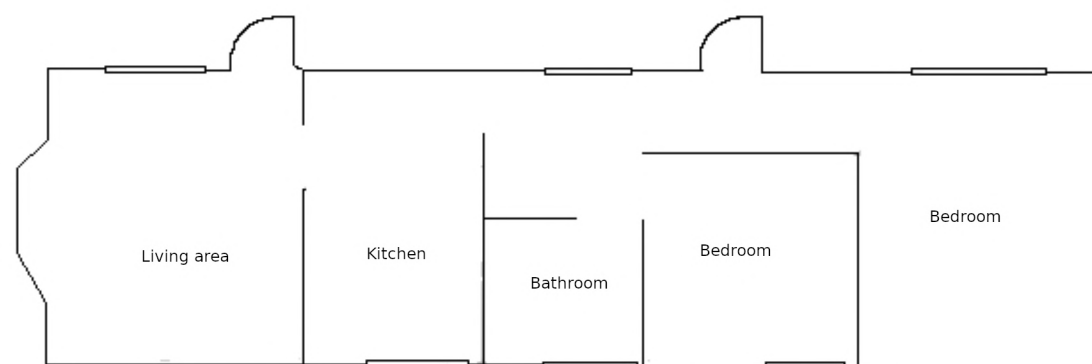

Stuart H CARRUTHERS
Carta Developers
32 Northgate
Beccles
Suffolk
NR34 9AS

North

West

East

South

Indicative Static Caravan

1:100 @A3