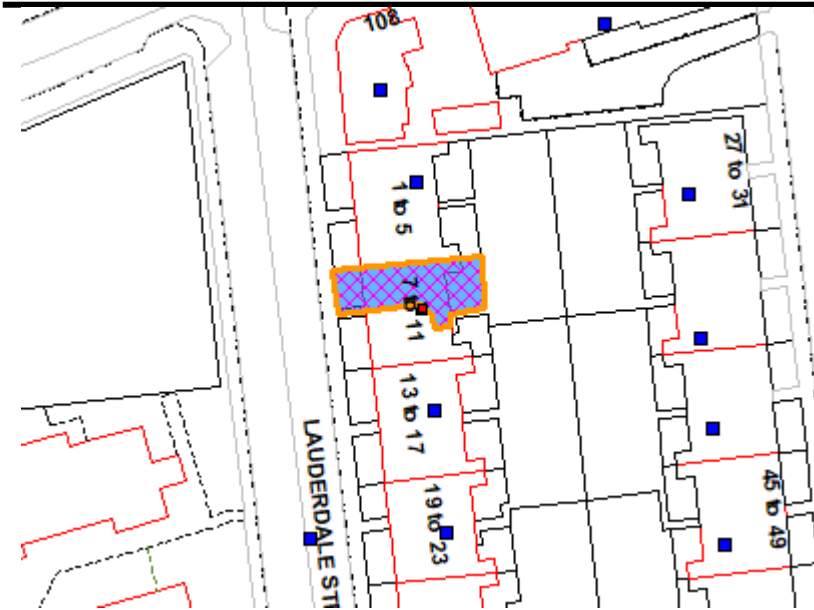

Neighbours Notified for 23/07478/FUL Date 3 January 2024

Location Plan

Reproduction from the Ordnance Survey mapping with permission of the Controller of Her Majesty's Stationery Office
© Crown Copyright.
Unauthorised reproduction infringes Crown copyright and may lead to prosecution or civil proceedings. Licence
Number 100023420 The City of Edinburgh Council 2012.

2F1 41 Spottiswoode Street Marchmont Edinburgh

2F2 35 Spottiswoode Street Marchmont Edinburgh

3F1 29 Spottiswoode Street Marchmont Edinburgh

Flat 6 108 Warrender Park Road Marchmont Edinburgh

Flat 5 108 Warrender Park Road Marchmont Edinburgh