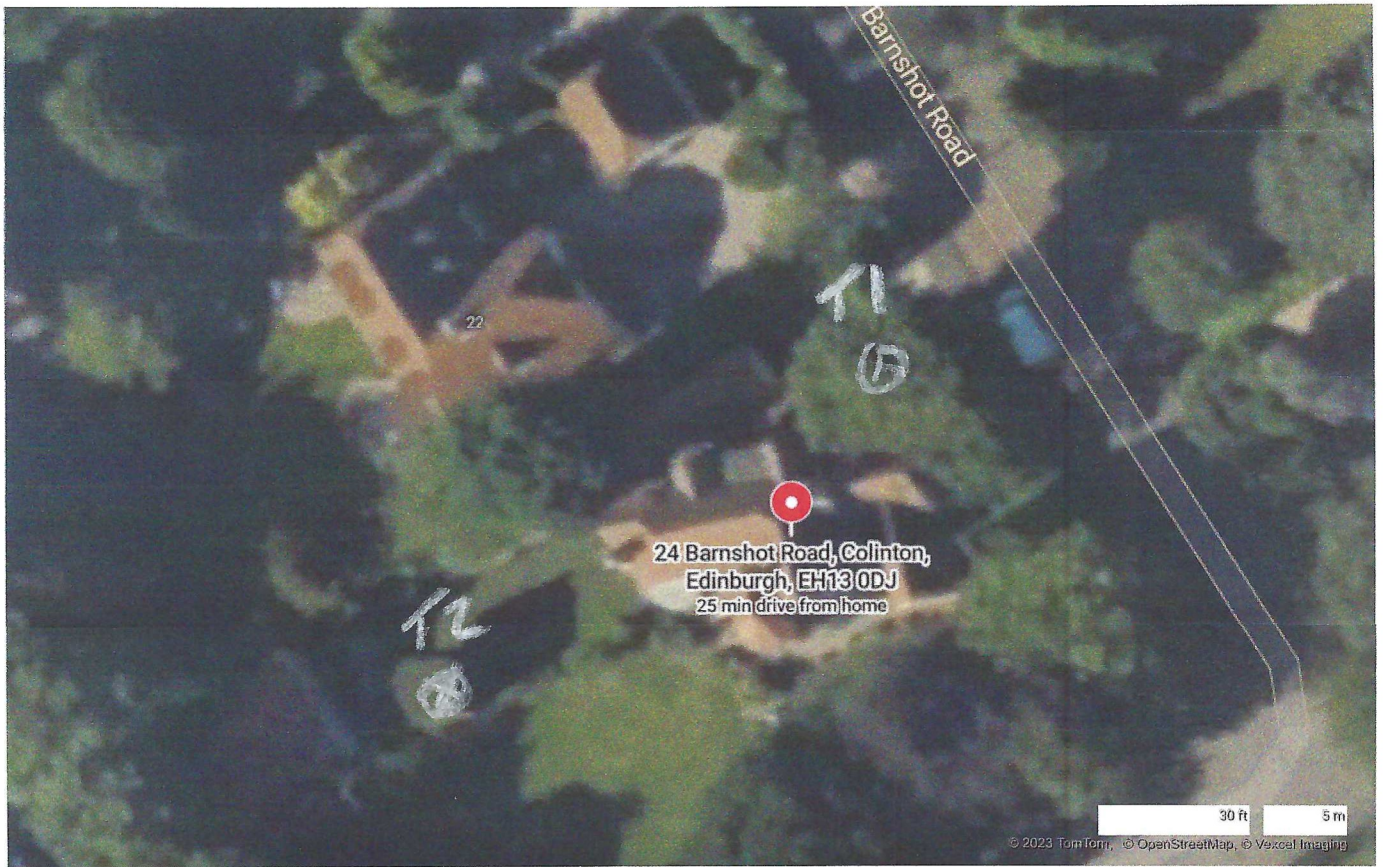

24 Barnshot Road, Colinton, Edinburgh, EH13 0DJ

Location: 55.903952, -3.2546441

T1 - Maple
T2 - Small ash