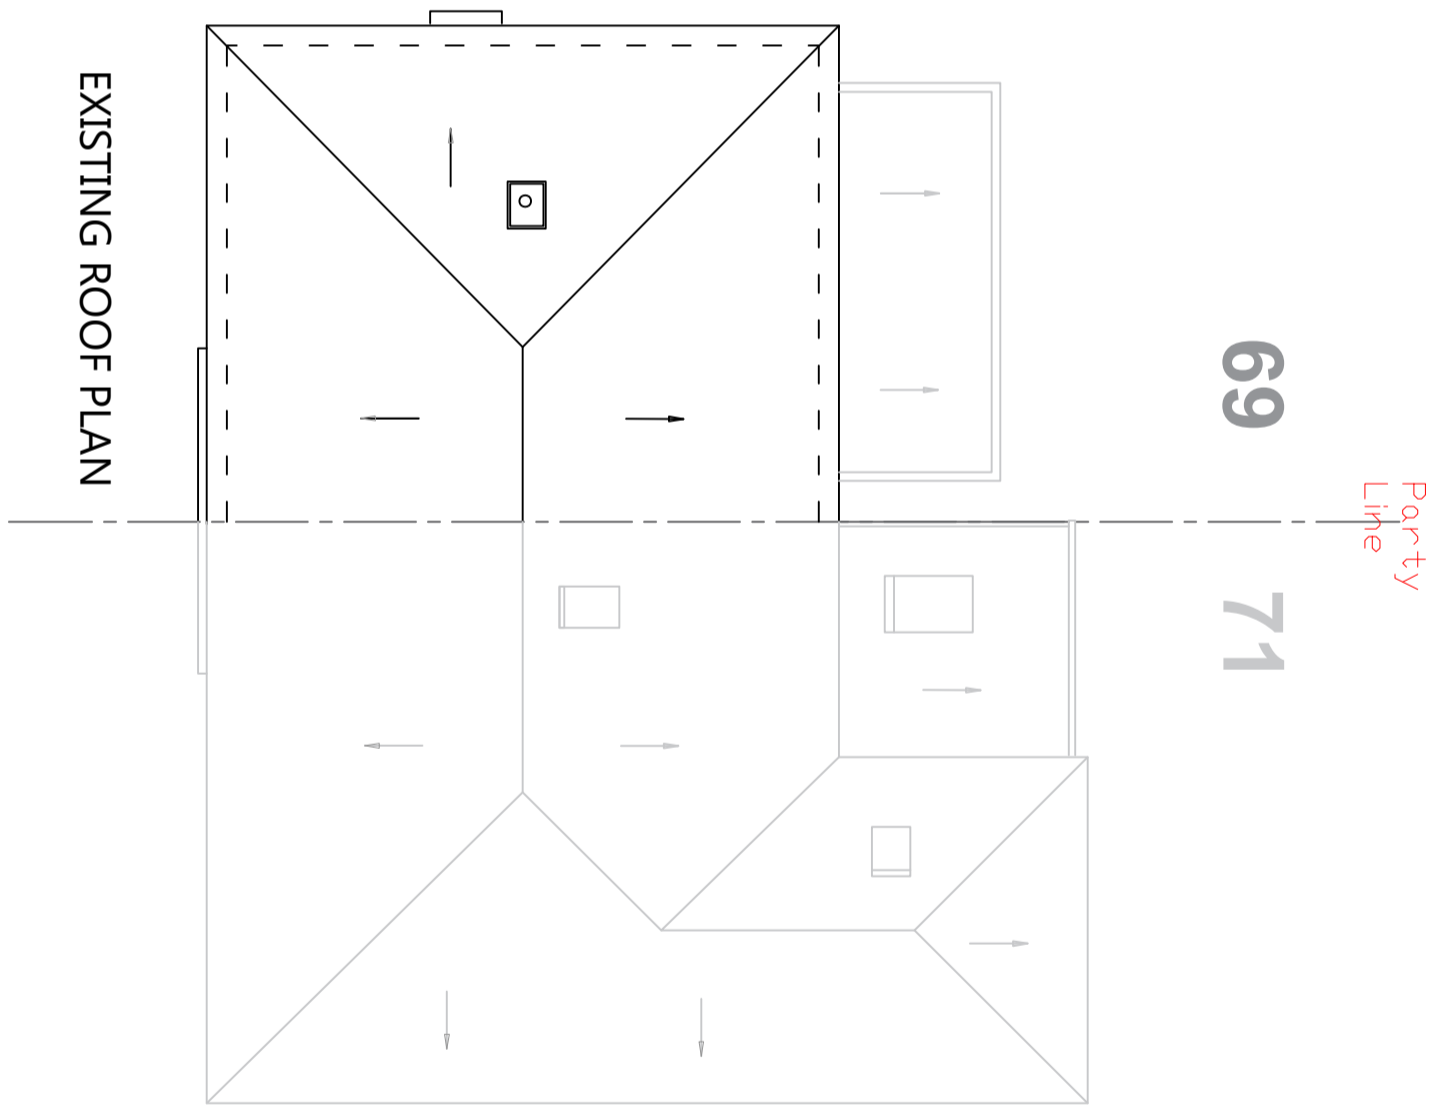

Boundary Line

EXISTING ROOF PLAN

69

71

Party Line

A.223

PROJECT NO.
1023/AB
PROJECT NAME
69 Cowley Hill, Borehamwood

CLIENT
Francis Biney