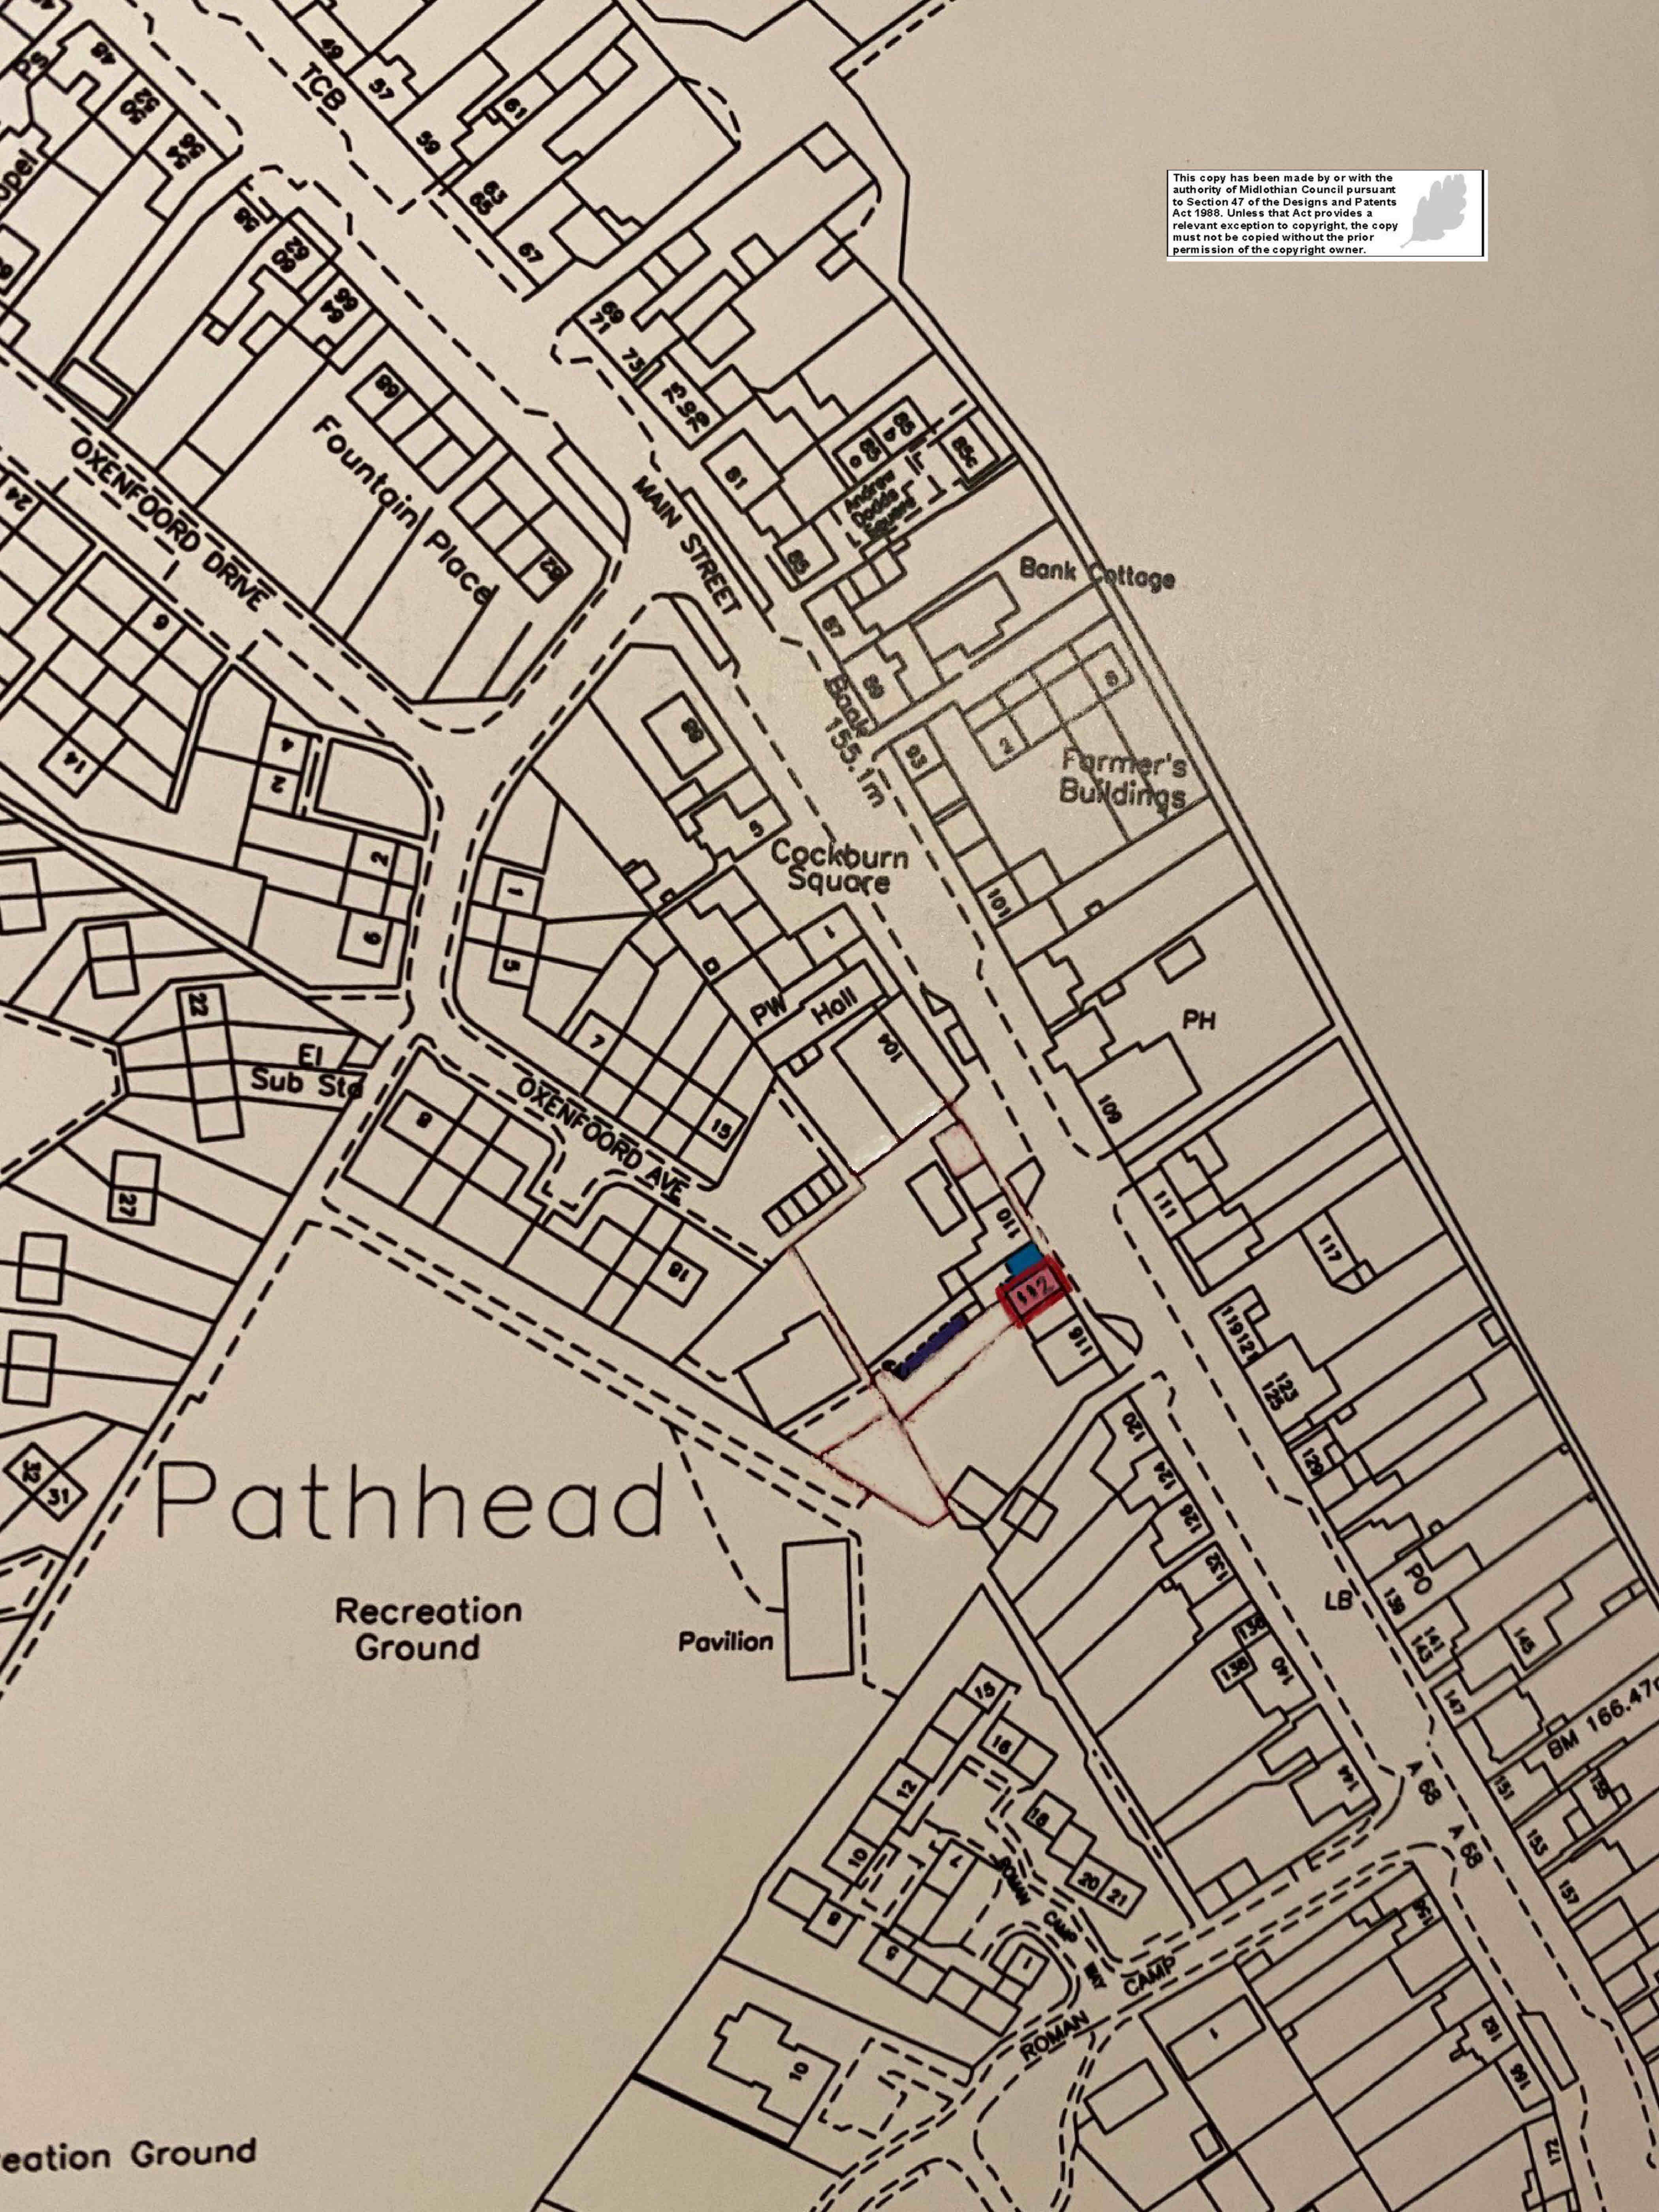

# Pathhead

Recreation Ground

Pavilion

Recreation Ground

ROMAN CAMP

PO

PH

PW Hall

Cockburn Square

Farmer's Buildings

Bank Cottage

Fountain Place

MAIN STREET

OXENFOORD DRIVE

OXENFOORD AVE

El Sub Sta