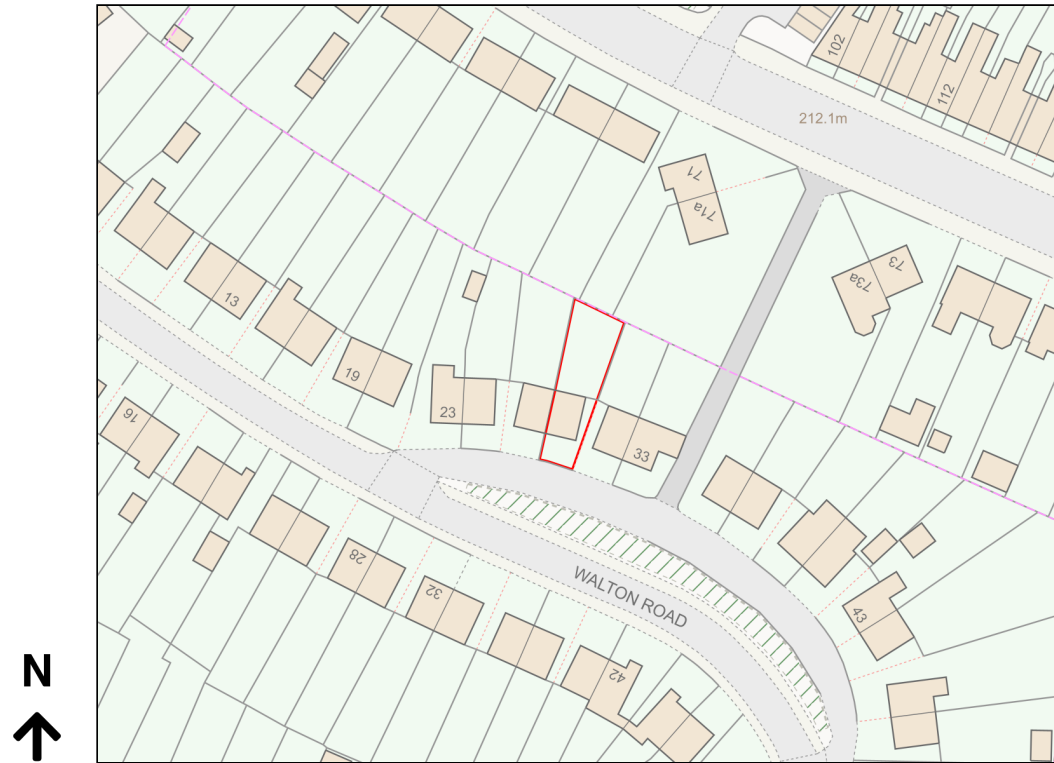

# Location Plan

Site Address: 29, Walton Road, Oldbury, B68 9BZ

Date Produced: 08-Dec-2023

Scale: 1:1250 @A4

Planning Portal Reference: PP-12664407v1