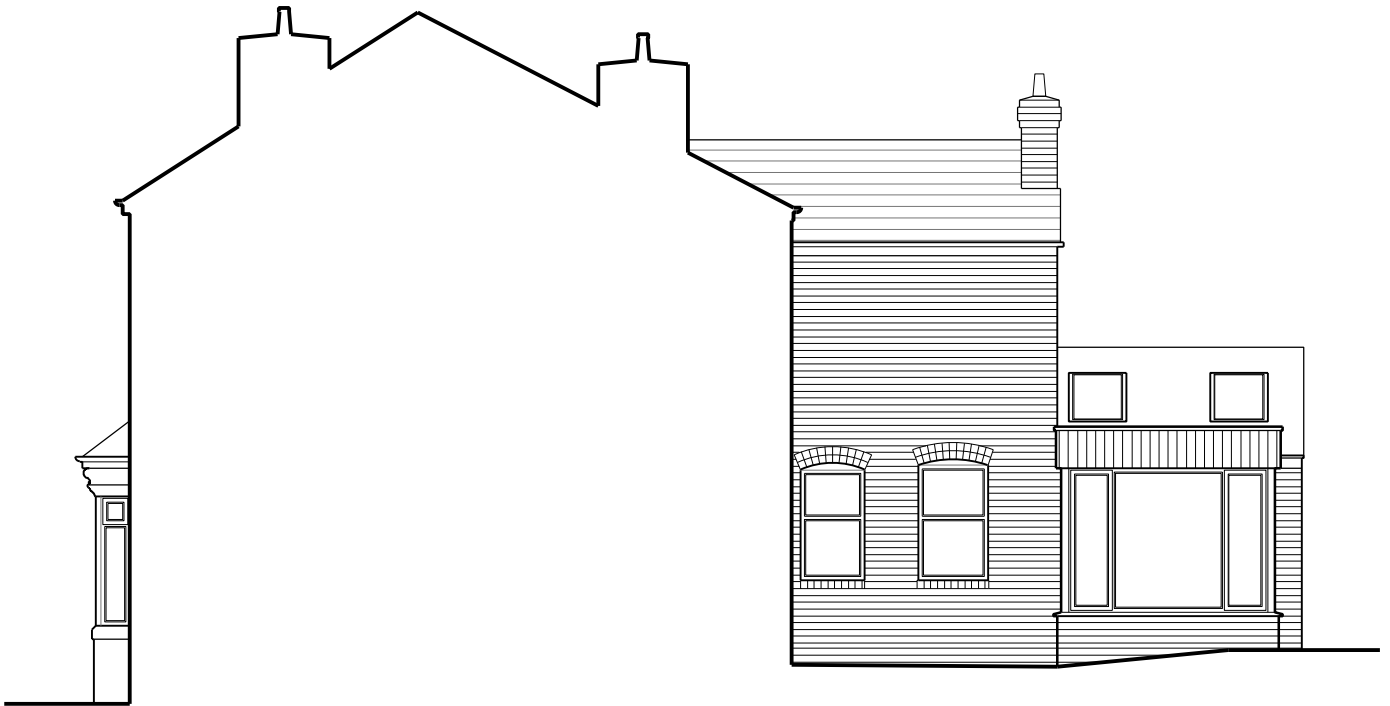

the GENERAL ARCHITECTURE COMPANY Ltd.

5 Laburnum Road, Bournville, Birmingham B30 2BA t:0121 270 7227
e: info@thegeneralarchitecturecompany.com
w: www.thegeneralarchitecturecompany.com

Proposed North Elevation

project	74, Katherine Road, Bearwood	revision	B		
client		date	19_09_2023	scale	1.100 @ A4
drawing title	Proposed North Elevation	drawing number	480_AR_040_012		