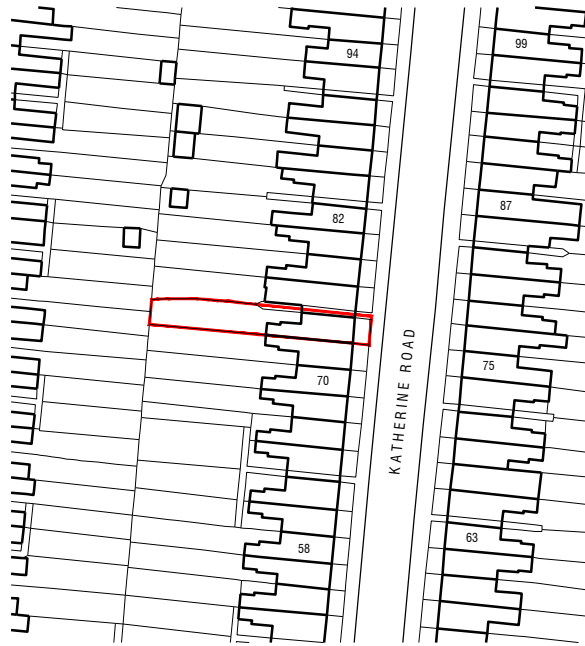

## Location Plan

project	<b>74 Katherine Road, Bearwood</b>
client	
drawing title	<b>Location Plan</b>

revision	<b>A</b>	
date	<b>12_12_2023</b>	scale <b>1.1250 @ A4</b>
drawing number	<b>480_AR_000_001</b>	