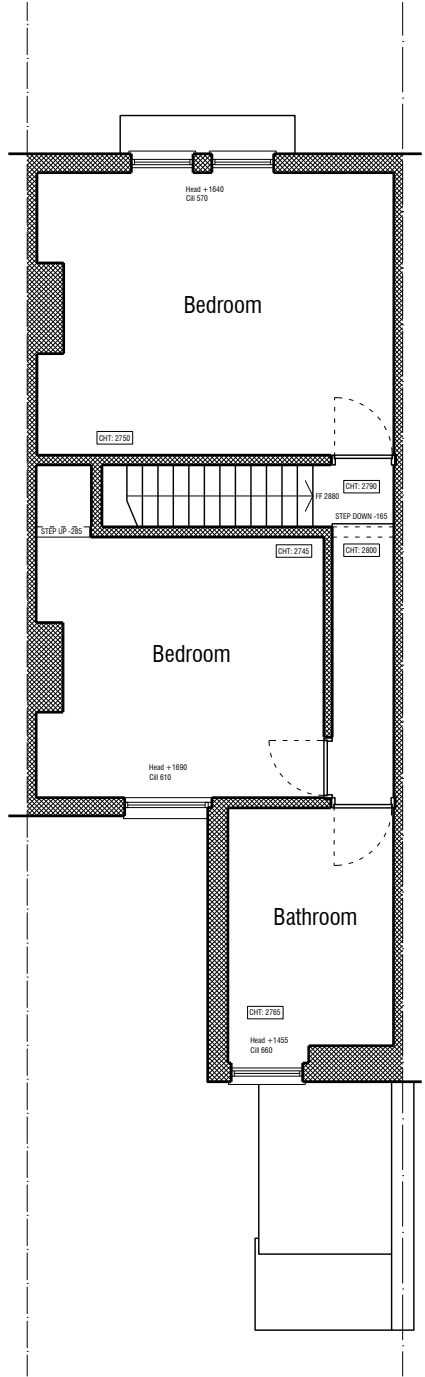

the **GENERAL ARCHITECTURE COMPANY** ltd.
5 Laburnum Road, Bournville, Birmingham B30 2BA t:0121 270 7227
e: info@thegeneralarchitecturecompany.com
w: www.thegeneralarchitecturecompany.com

Existing First Floor

project	76 Katherine Road, Bearwood
client	
drawing title	Existing First Floor

revision	A		
date	19_09_2023	scale	1.100 @ A4
drawing number	480_AR_030_002