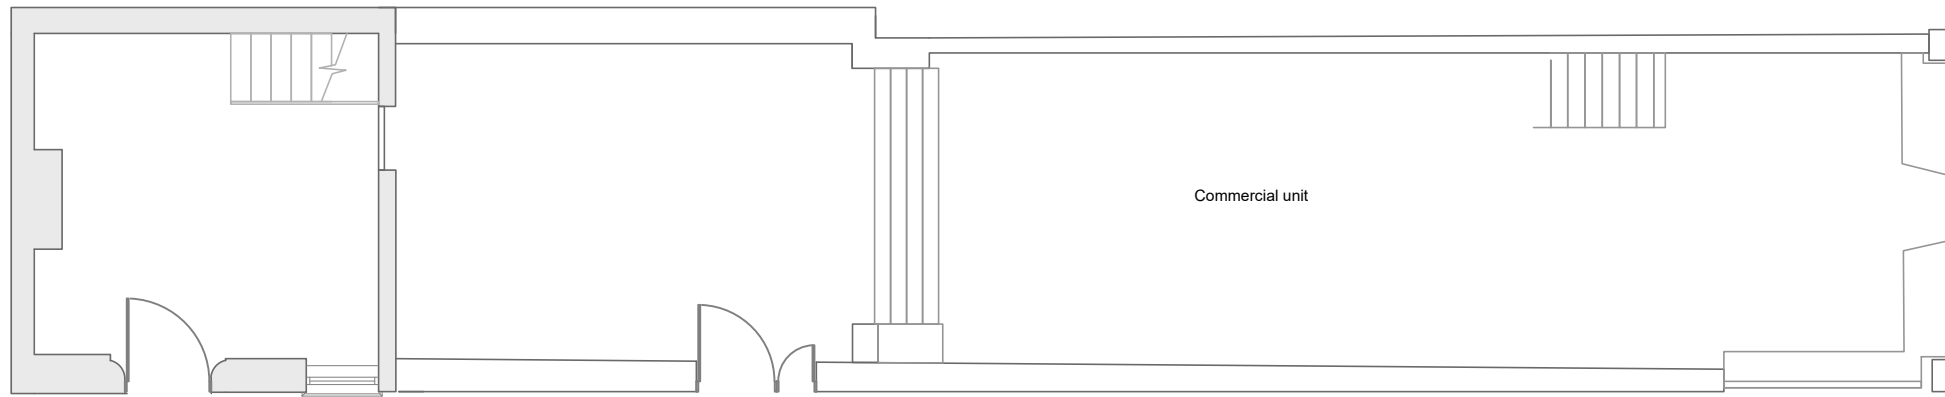

First floor 1:100

Ground floor 1:100

Scale Bar 1:100

Revision	Date	Description			Drawing No.	Project Title
			IBBETT MOSELY LLP 125 High Street Sevenoaks, Kent TN13 1UT Tel: 01732 452246 Fax: 01732 740910		37382/MB/P.01	43B London Road Sevenoaks Kent TN13 1AR
					Scale	
					Drawn By	DPP
					Date	26/07/23
						Existing Floor Plans