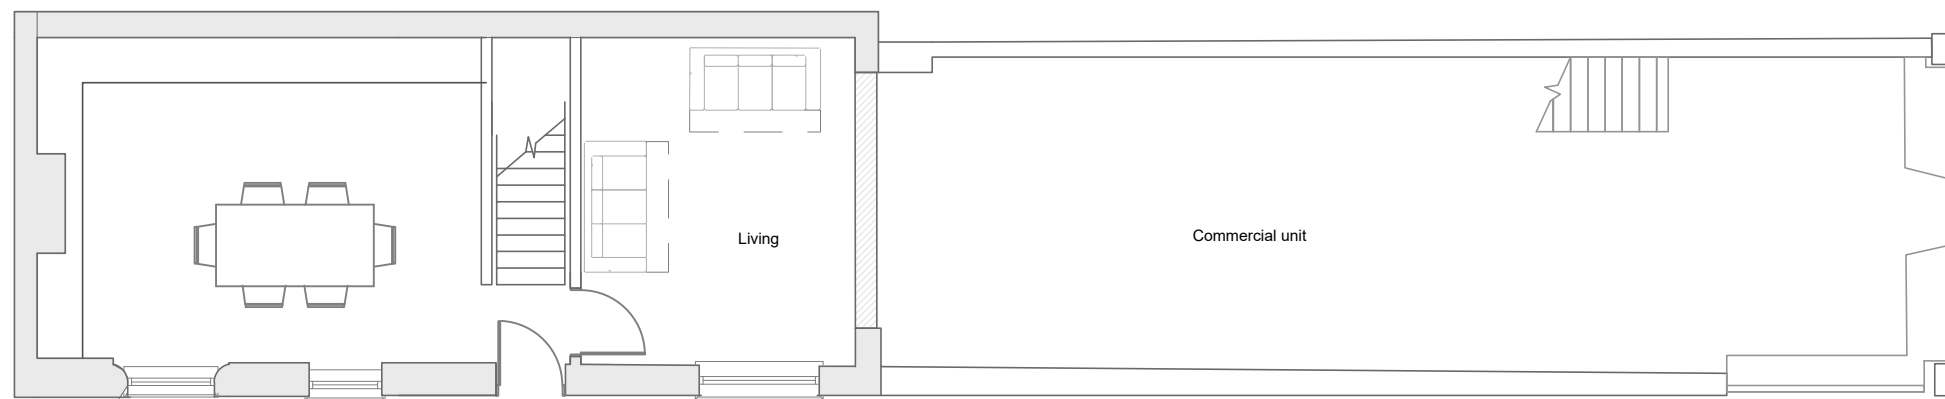

First floor 1:100

Ground floor 1:100

Scale Bar 1:100

Revision	Date	Description			Drawing No.	Project Title
			IBBETT MOSELY LLP 125 High Street Sevenoaks, Kent TN13 1UT Tel: 01732 452246 Fax: 01732 740910		37382/MB/P.02	43B London Road Sevenoaks Kent TN13 1AR
					Scale	
					Drawn By	DPP
					Date	26/07/23
					Drawing Title	
					Proposed Floor Plans	