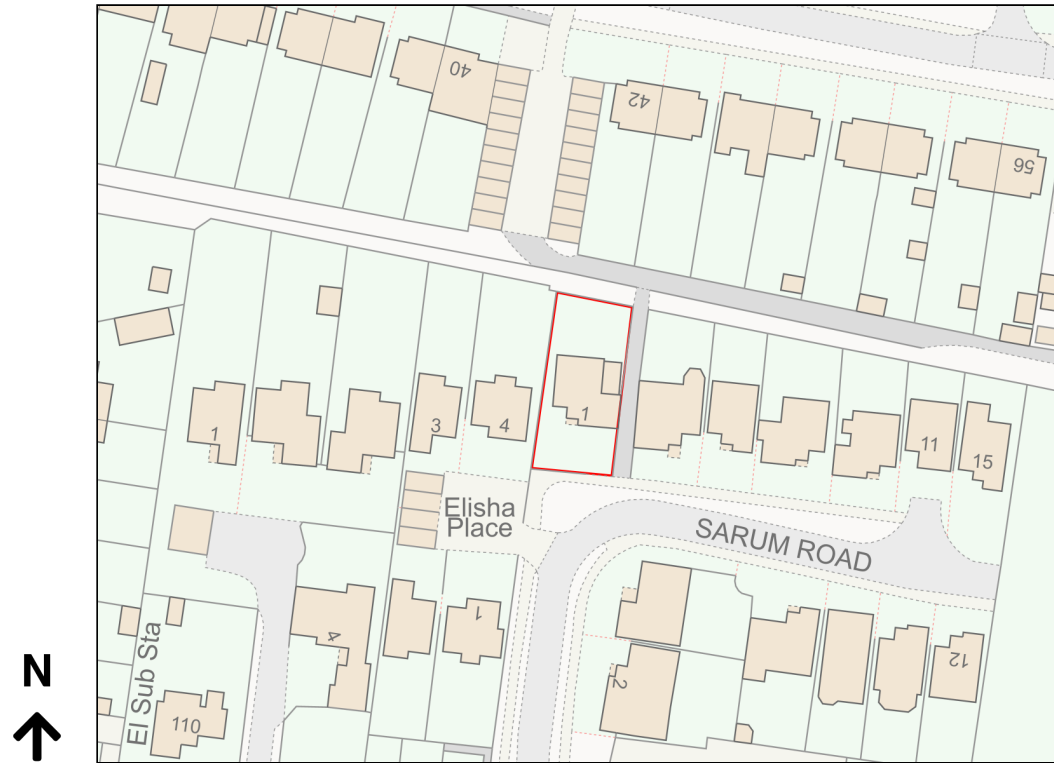

Location Plan

Site Address: 1, Sarum Road, Tadley, RG26 4ES

Date Produced: 27-Dec-2023

Scale: 1:1250 @A4

Planning Portal Reference: PP-12700372v1