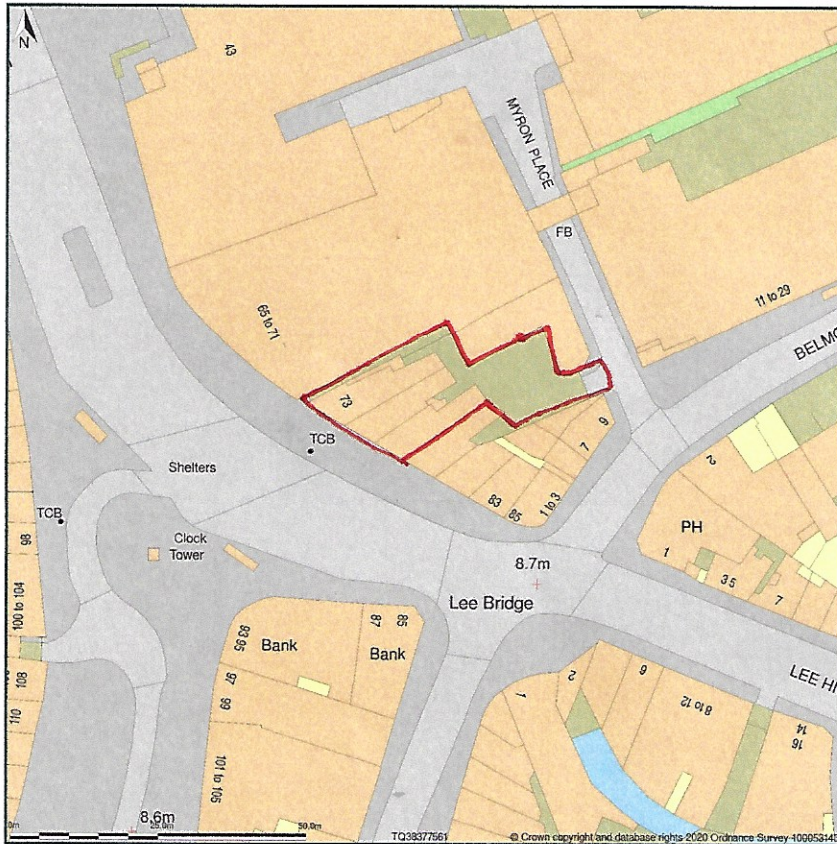

B H Solicitors, 77, Lewisham High Street, Hither Green, London, Lewisham, SE13 5JX

Site Plan shows area bounded by: 538303.23, 175548.34 538444.65, 175689.77 (at a scale of 1:1250), OSGridRef: TQ38377561. The representation of a road, track or path is no evidence of a right of way. The representation of features as lines is no evidence of a property boundary.

Produced on 31st Dec 2020 from the Ordnance Survey National Geographic Database and incorporating surveyed revision available at this date. Reproduction in whole or part is prohibited without the prior permission of Ordnance Survey. © Crown copyright 2020. Supplied by [www.buyaplan.co.uk](http://www.buyaplan.co.uk) a licensed Ordnance Survey partner (100053143). Unique plan reference: #00586634-7618C3