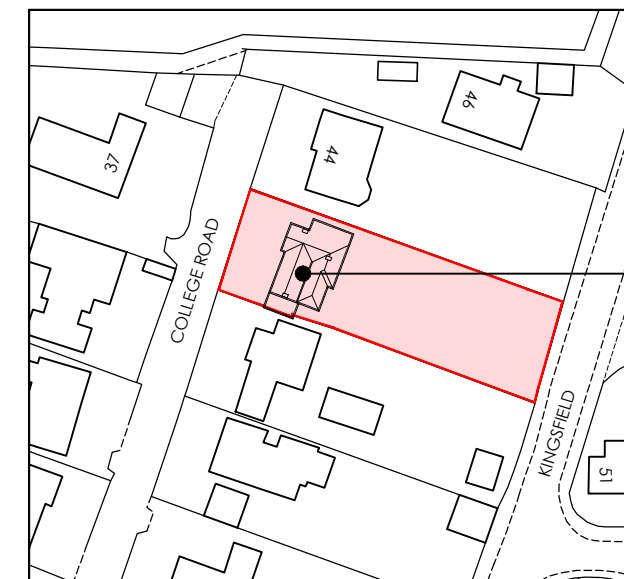

Block Plan

Scale 1:500

Site Location Plan

Scale 1:1250

Ordnance Survey, (c) Crown Copyright
2023. All rights reserved. Licence number
100022432

A	14/12/23	Alterations to foot print.	
Project			
42 College Road			
Ringwood			
BH24 1NX			
Drawing Title			
Site Location & Block Plans			
Scale	Date	Drawing Ref.	Rev
1:XX @ A3	Dec 2023	A23-42CR-E-02	A