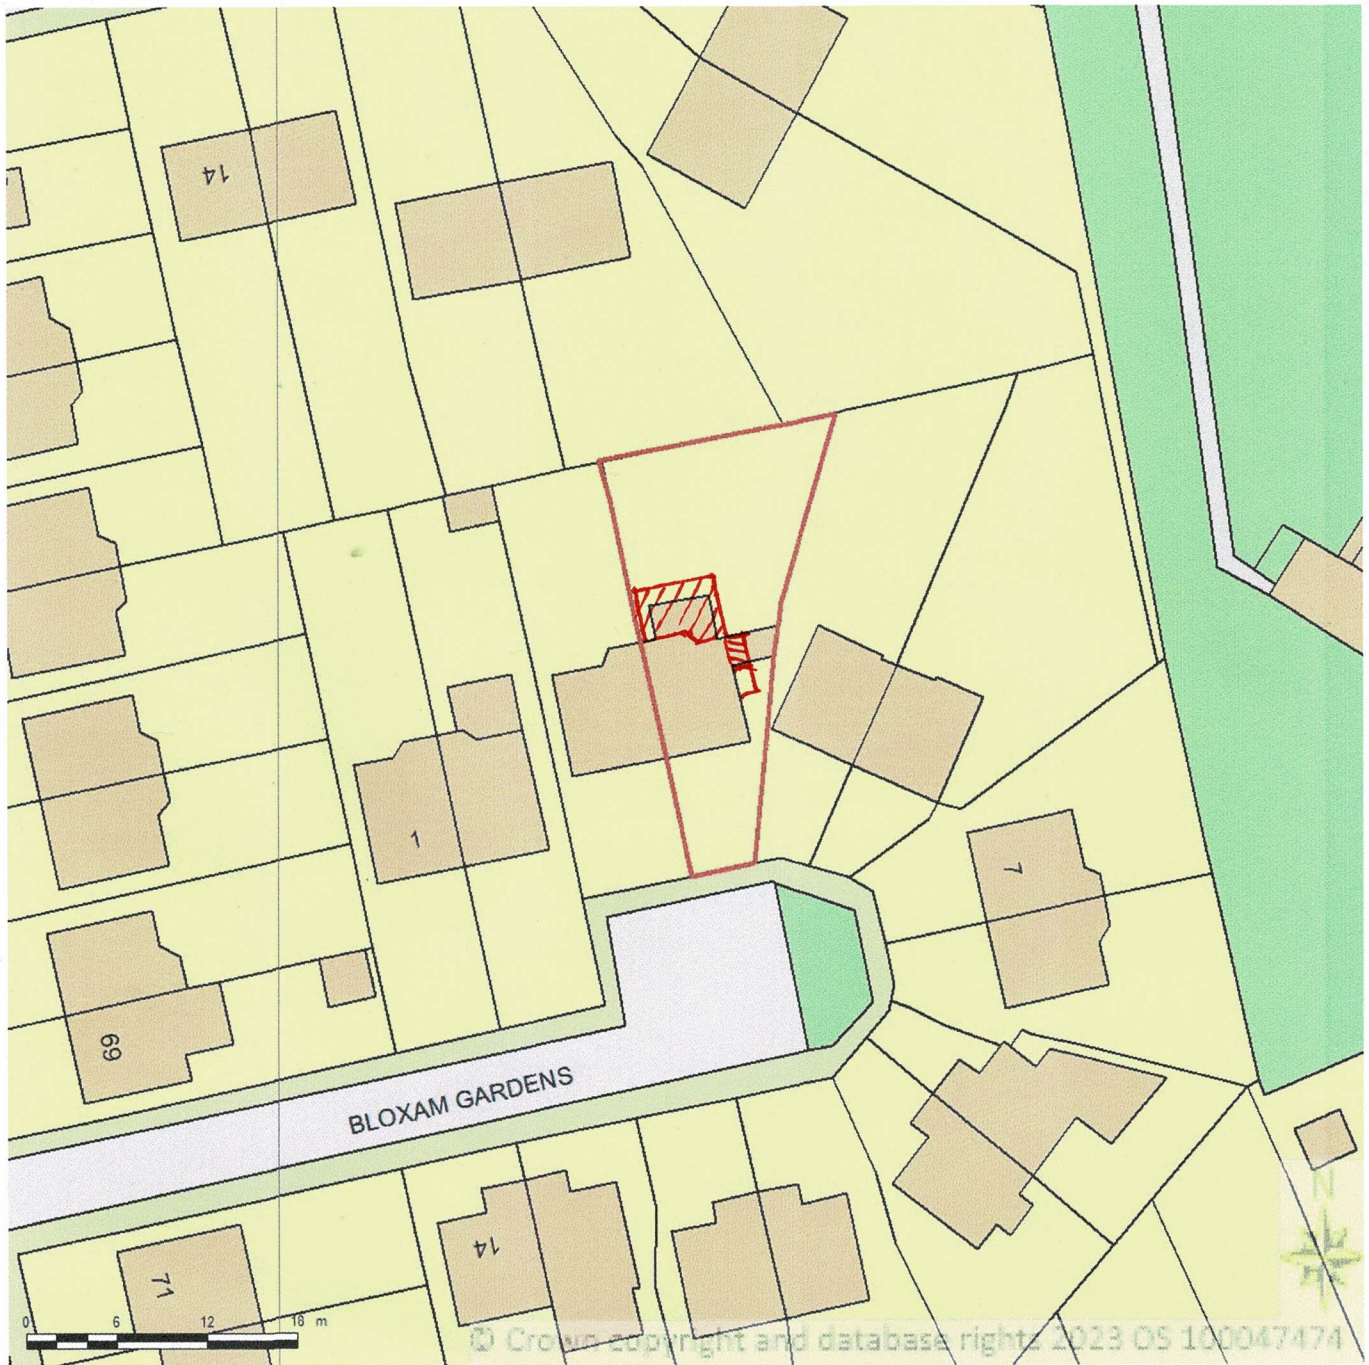

BLOCK/SITE PLAN
AREA 90m x 90m
SCALE: 1:500 on A4
CENTRE COORDINATES: 542227 , 174747

Supplied by Streetwise Maps Ltd
www.streetwise.net
Licence No: 100047474
10:42:45 21/12/2023