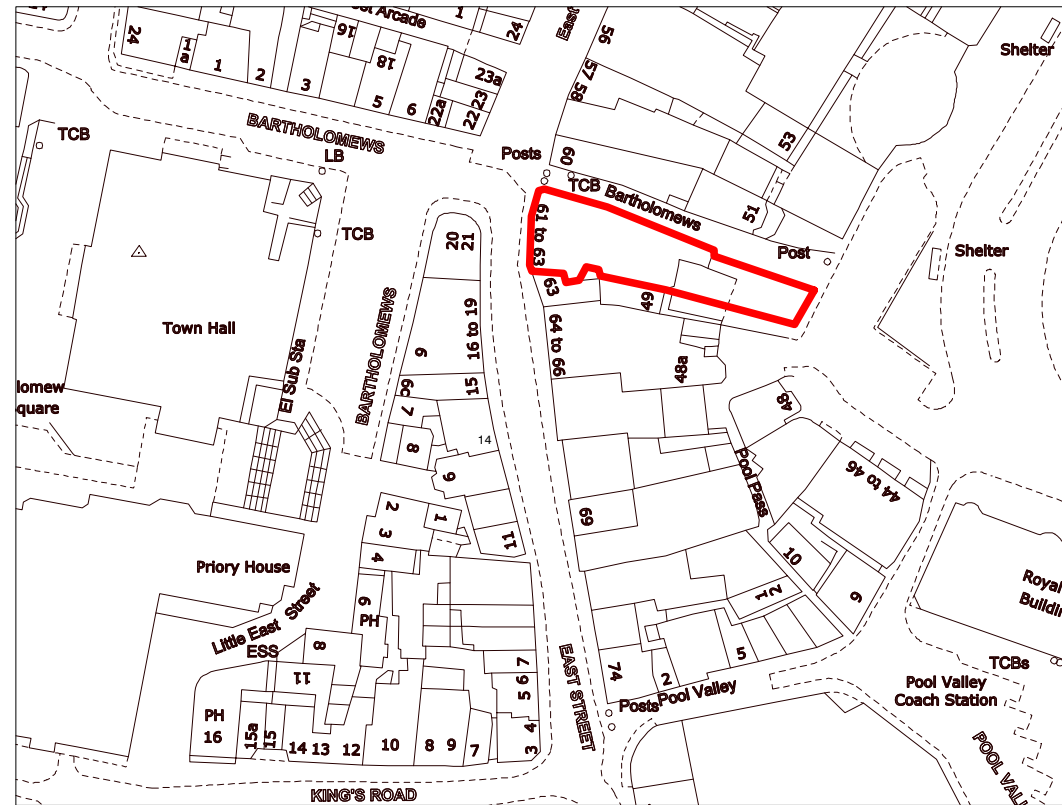

REVISION DETAILS		DATE	DRW	CHK
A	IFP	16.06.23	MIDA	MIDA

DRAWING NO.

E00

Issued 16.06.23

Revision **A**

MIDA

MIDA ARCHITECTURE LTD

Old Post Room
Somerset House
London
WC2R 1LA

info@mida-architecture.co.uk
+44 (0)207-998-3781
www.mida-architecture.co.uk

PROJECT

62-63 EAST STREET & 52 OLD STEINE. BRIGHTON, BN1 1HQ

TITLE

LOCATION PLAN

STATUS

PLANNING

DATE

16.06.23

REVISION

A

SCALE

1 : 1250 @A1

Location Plan