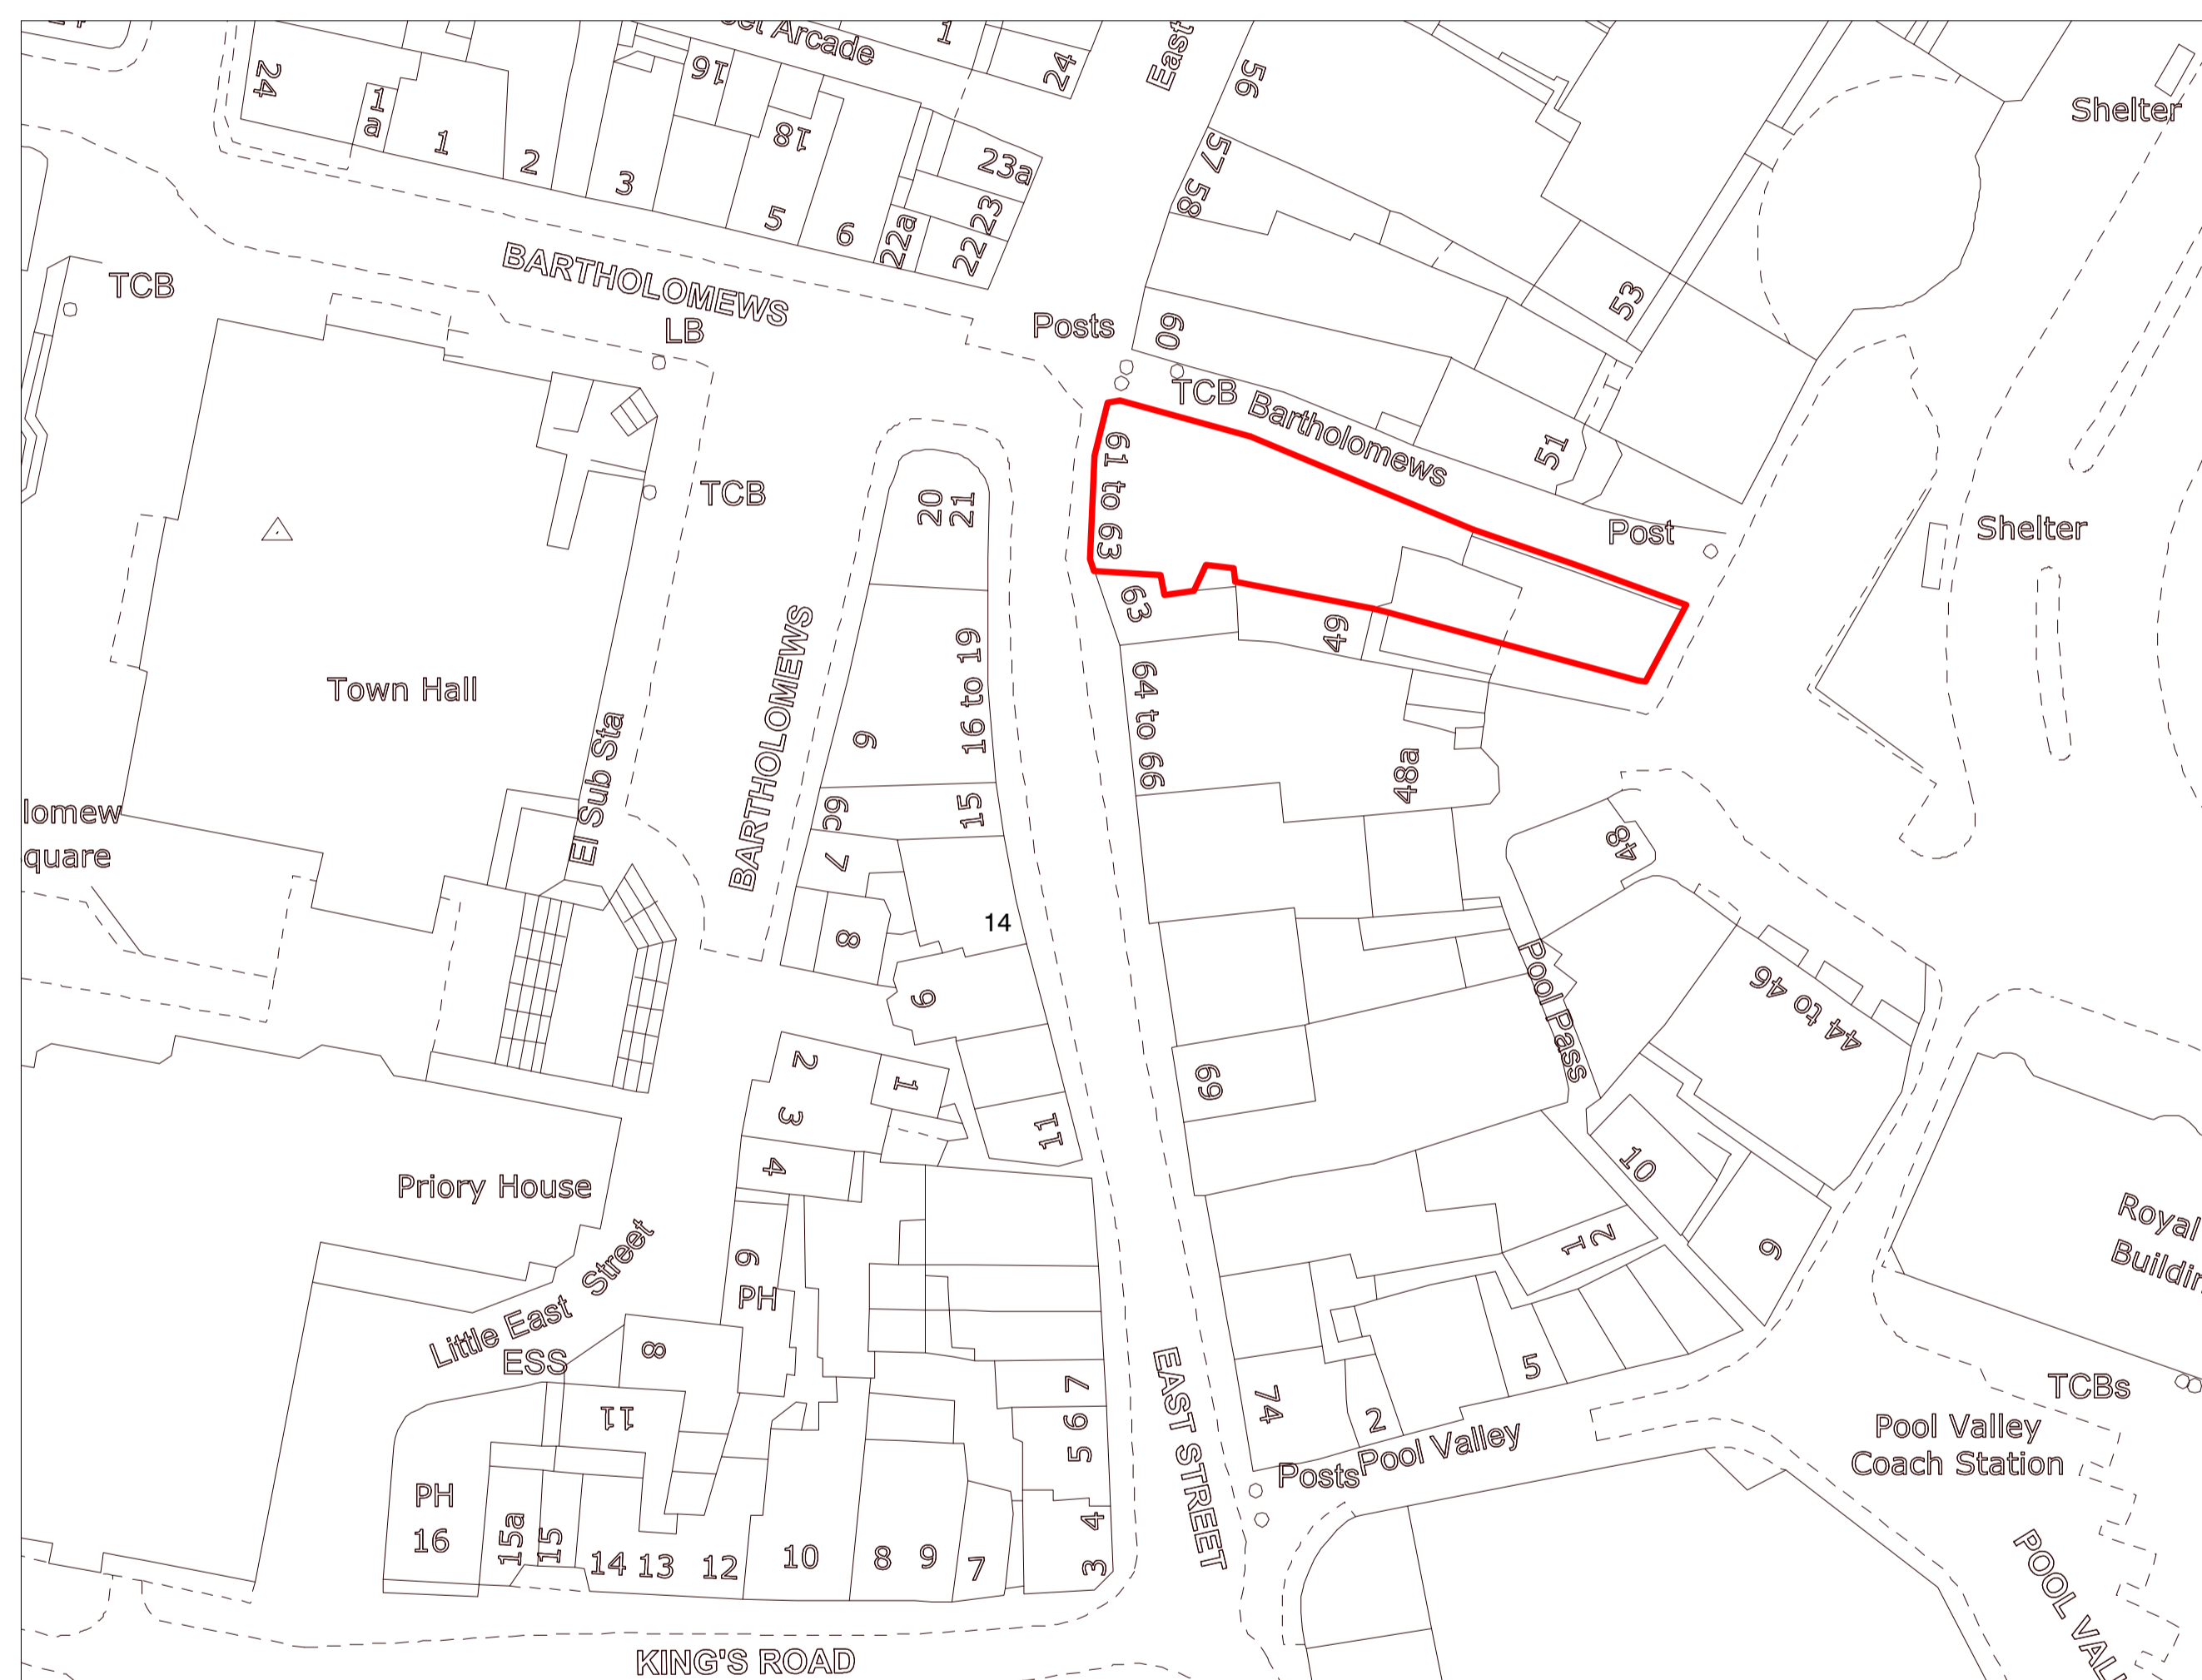

REVISION DETAILS		DATE	DRW	CHK
A	IFP	16.06.23	MIDA	MIDA
B	PLANNING	11.12.23	MIDA	MIDA

DRAWING NO.

## Proposed Site Plan

TITLE  
PROPOSED SITE PLAN

STATUS  
PLANNING

DATE  
16.06.23

REVISION  
B

SCALE  
1 : 500 @A1