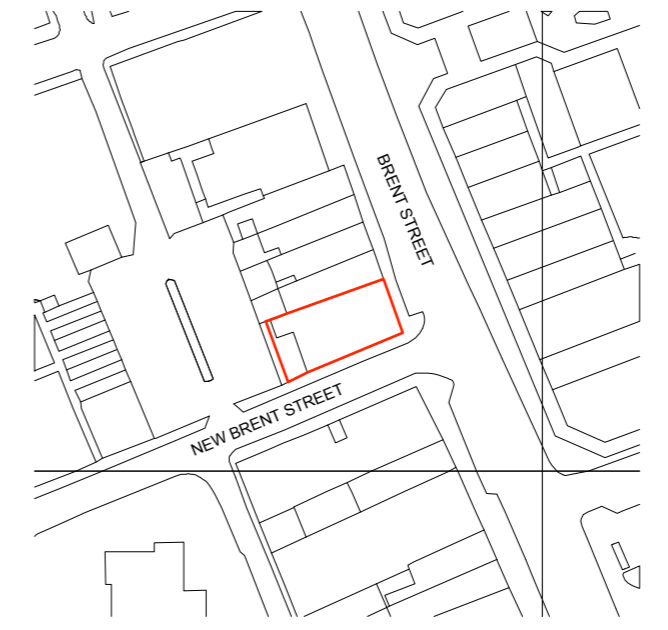

Location Plan @ 1:500

Location Plan @ 1:1250

Notes

Development Site

Revision	Date	Description

CLEMENTS & PORTER
ARCHITECTS

A: 63 Rivington Street, London, EC2A 3QQ T: 020 7739 5799
E: info@clementsporter.co.uk W: www.clementsporter.co.uk

Project	81 - 83 Brent Street, Hendon, London, NW4 2DY
Title	Site Location Plan
Scale	1:500 or 1:1250 @ A3
Date	05/12/23
Drawn By	BR
Drawing No.	1097.000

Do not scale from this drawing This drawing is copyright