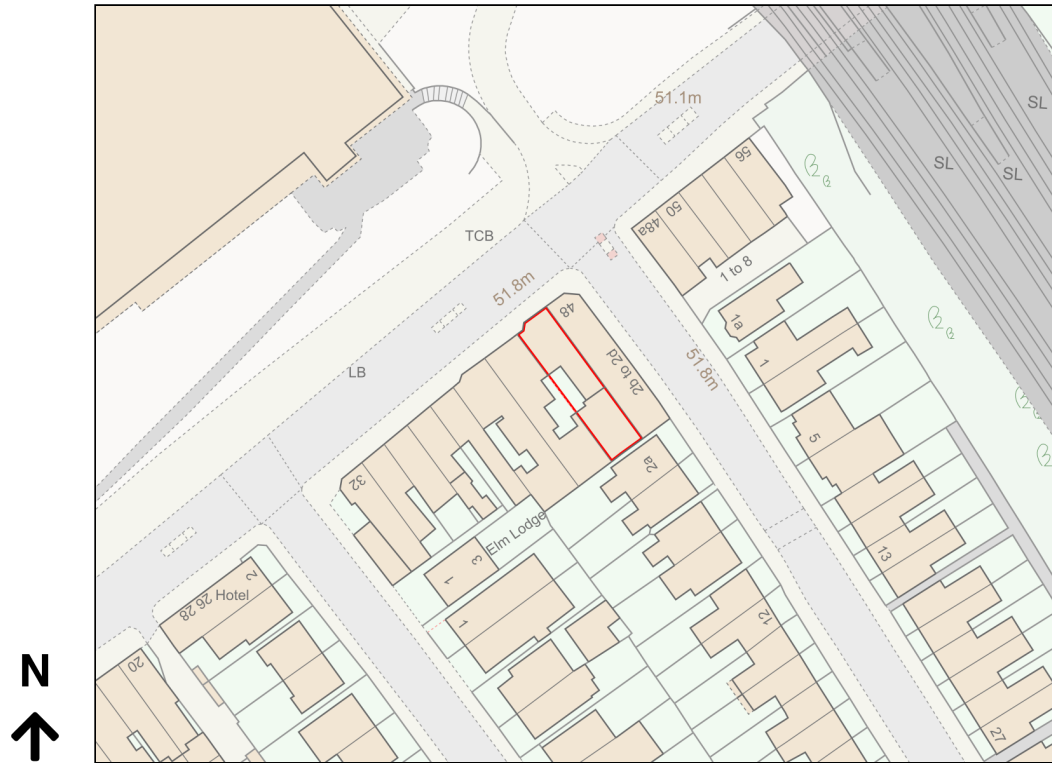

# Location Plan

Site Address: 46b, Cricklewood Lane, Cricklewood, London, NW2 1HD

Date Produced: 24-Dec-2023

Scale: 1:1250 @A4

Planning Portal Reference: PP-12699198v1