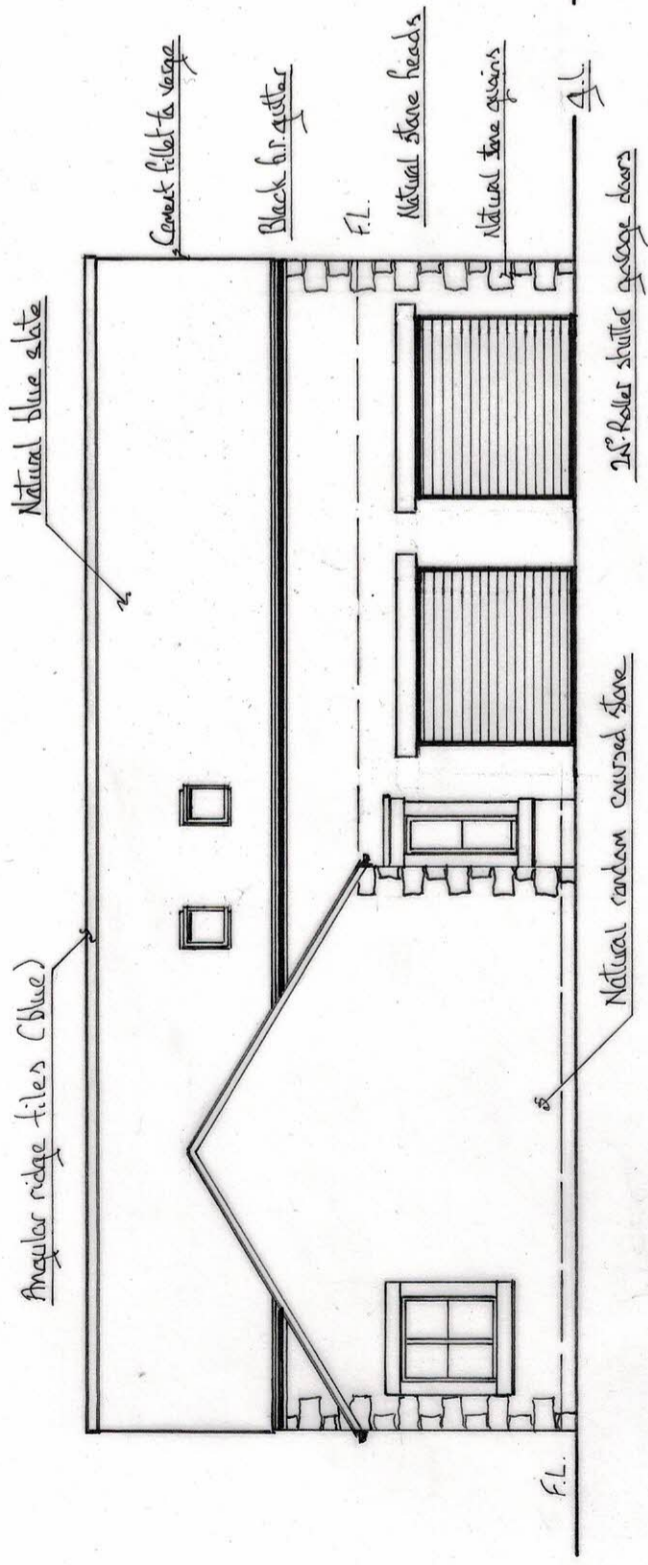

**PROPOSED**

WEST

NORTH

EAST

SOUTH

MYPLANSDRAWN  
HUGHFIELD, 11 MEADOWCROFT,  
COCKFIELD, BISHOP AUCKLAND.  
TEL: 01388 710005 07500 344526

PROJECT:  
Proposed extension and alterations to form  
new garage with accommodation above it -  
63 Staindrop Road, Alst Auckland, DL1495L

DRAWING TITLE:  
PROPOSED ELEVATIONS

REVISIONS:  
Scale 1:100 @ A3  
Date: Oct. 2023  
Dr. N. KMSR/603  
Drawn K.R.M.