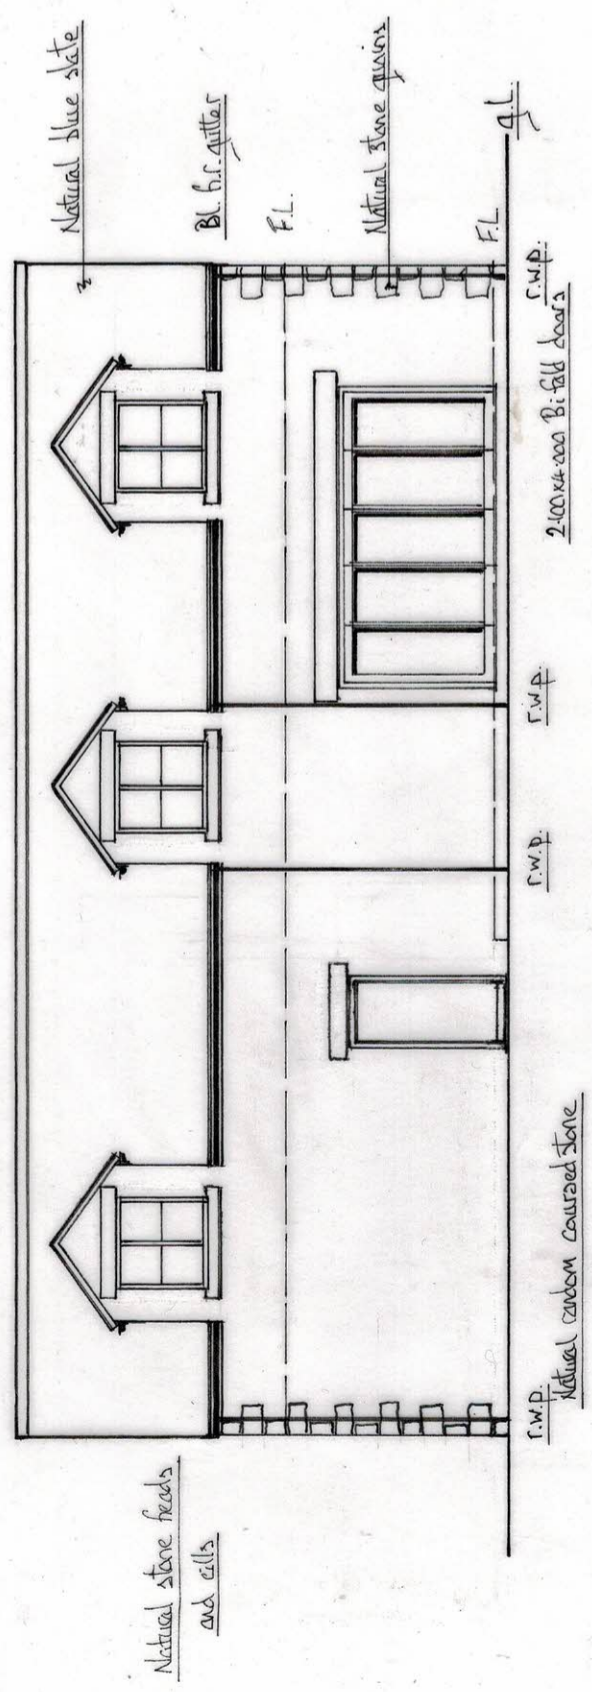

**PROPOSED**

WEST

NORTH

EAST

SOUTH

MYPLANSDRAWN  
HUGHFIELD, 11 MEADOWCROFT,  
COCKFIELD, BISHOP AUCKLAND.  
TEL: 01388 710005 07500 344526

PROJECT:  
Proposed extension and alterations to form  
new garage with accommodation above it -  
63 Staindrop Road, Alst Auckland, DL1495L

DRAWING TITLE:  
PROPOSED ELEVATIONS

REVISIONS:  
Scale 1:100 @ A3  
Date: Oct. 2023  
Dr. N. KMSR/603  
Drawn K.R.M.