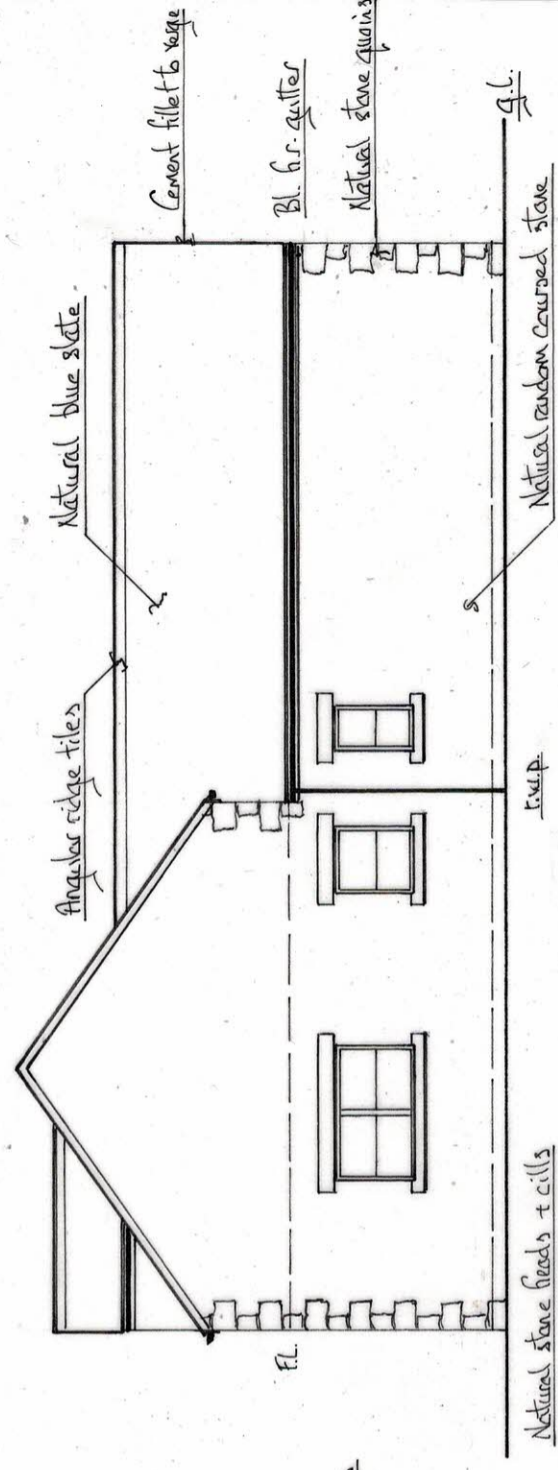

**PROPOSED**

WEST

NORTH

EAST

SOUTH

MYPLANSDRAWN  
HUGHFIELD, 11 MEADOWCROFT,  
COCKFIELD, BISHOP AUCKLAND.  
TEL: 01388 710005 07500 344526

PROJECT:  
Proposed extension and alterations to form  
new garage with accommodation above it -  
63 Staindrop Road, Alst Auckland, DL1495L

DRAWING TITLE:  
PROPOSED ELEVATIONS

REVISIONS:  
Scale 1:100 @ A3  
Date: Oct. 2023  
Dr. N. KMSR/603  
Drawn K.R.M.