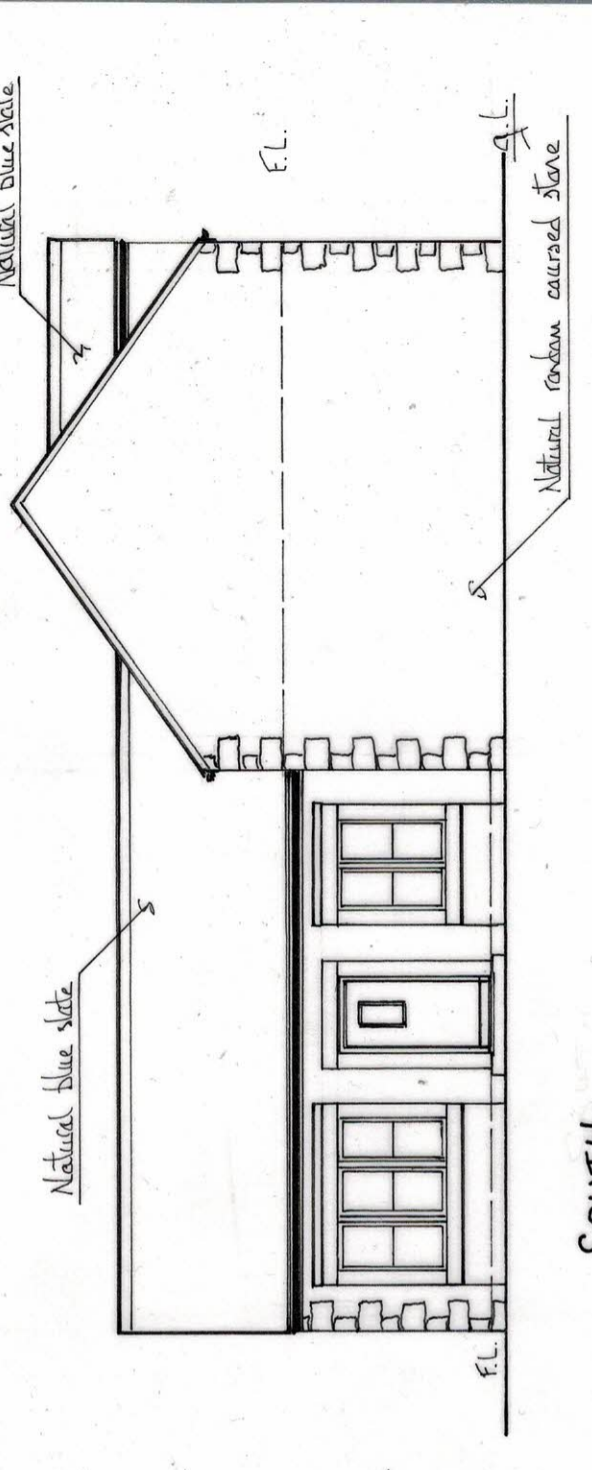

**PROPOSED**

WEST

NORTH

EAST

SOUTH

MYPLANSDRAWN  
HUGHFIELD, 11 MEADOWCROFT,  
COCKFIELD, BISHOP AUCKLAND.  
TEL: 01388 710005 07500 344526

PROJECT:  
Proposed extension and alterations to form  
new garage with accommodation above it -  
63 Staindrop Road, Alst Auckland, DL1495L

DRAWING TITLE:  
PROPOSED ELEVATIONS

REVISIONS:  
Scale 1:100 @ A3  
Date: Oct. 2023  
Dr. N. KMSR/603  
Drawn K.R.M.