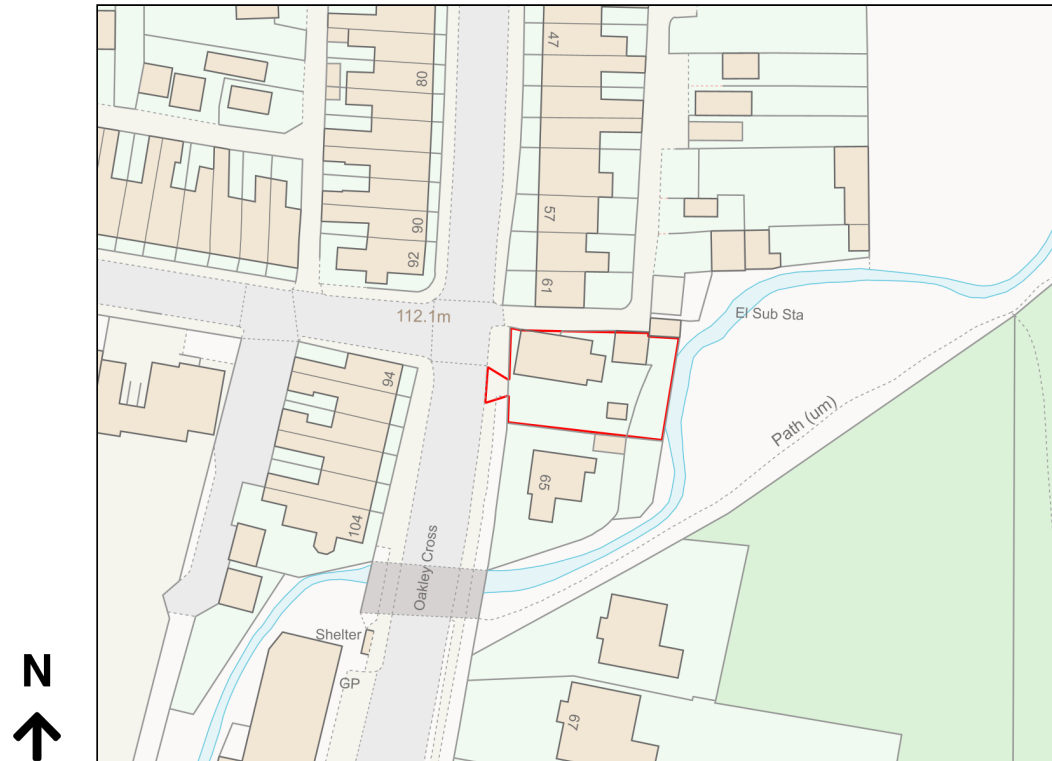

Location Plan

Site Address: 63, Staindrop Road, West Auckland, DL14 9JU

Date Produced: 23-Oct-2023

Scale: 1:1250 @A4

Planning Portal Reference: PP-12551465v1