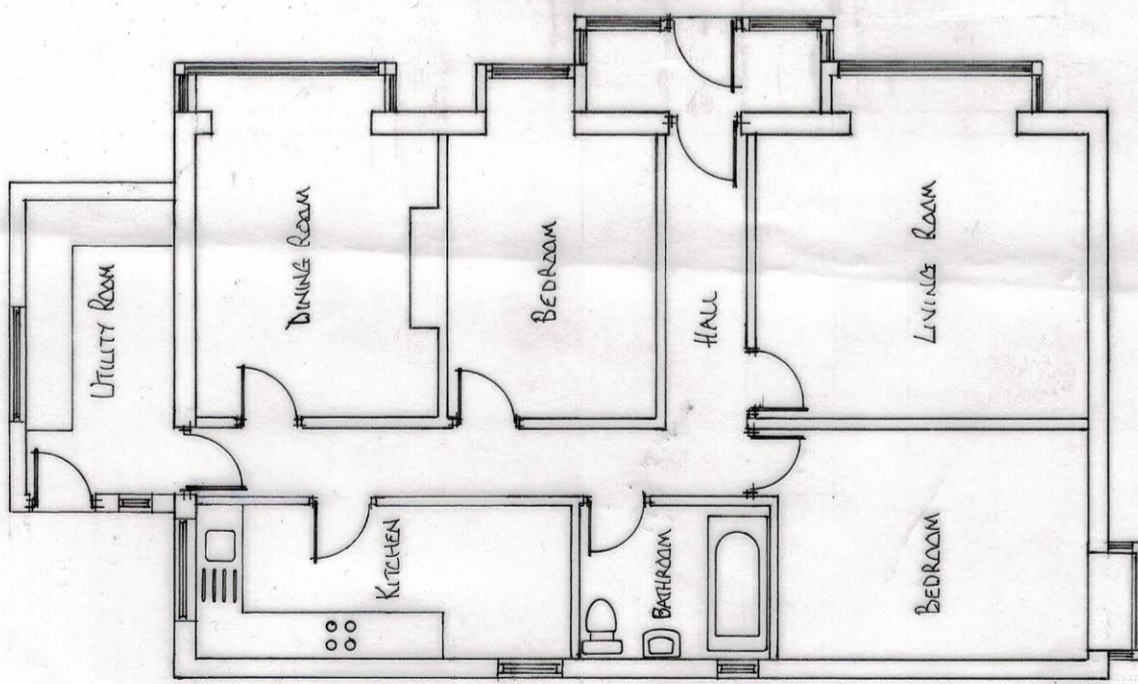

EXISTING

FLOOR LAY-OUT

MYPLANS DRAWN
HUGHFIELD UMEANS/CRAFT
COCKFIELD BISHOP AUCKLAND
TEL: 01588 710005 07500 341526

PROJECT:
 Proposed extension and alterations to form
 new garage with accommodation above it,
 63 Straindrap Road, West Auckland, N14 9SU.

DRAWING TITLE:
 EXISTING ELEVATIONS + LAY-OUT

Scale 1:100 @ A3
Date: Oct. 2023
Dr. N°: KMSR/601
Drawn: KRM.

REVISIONS: