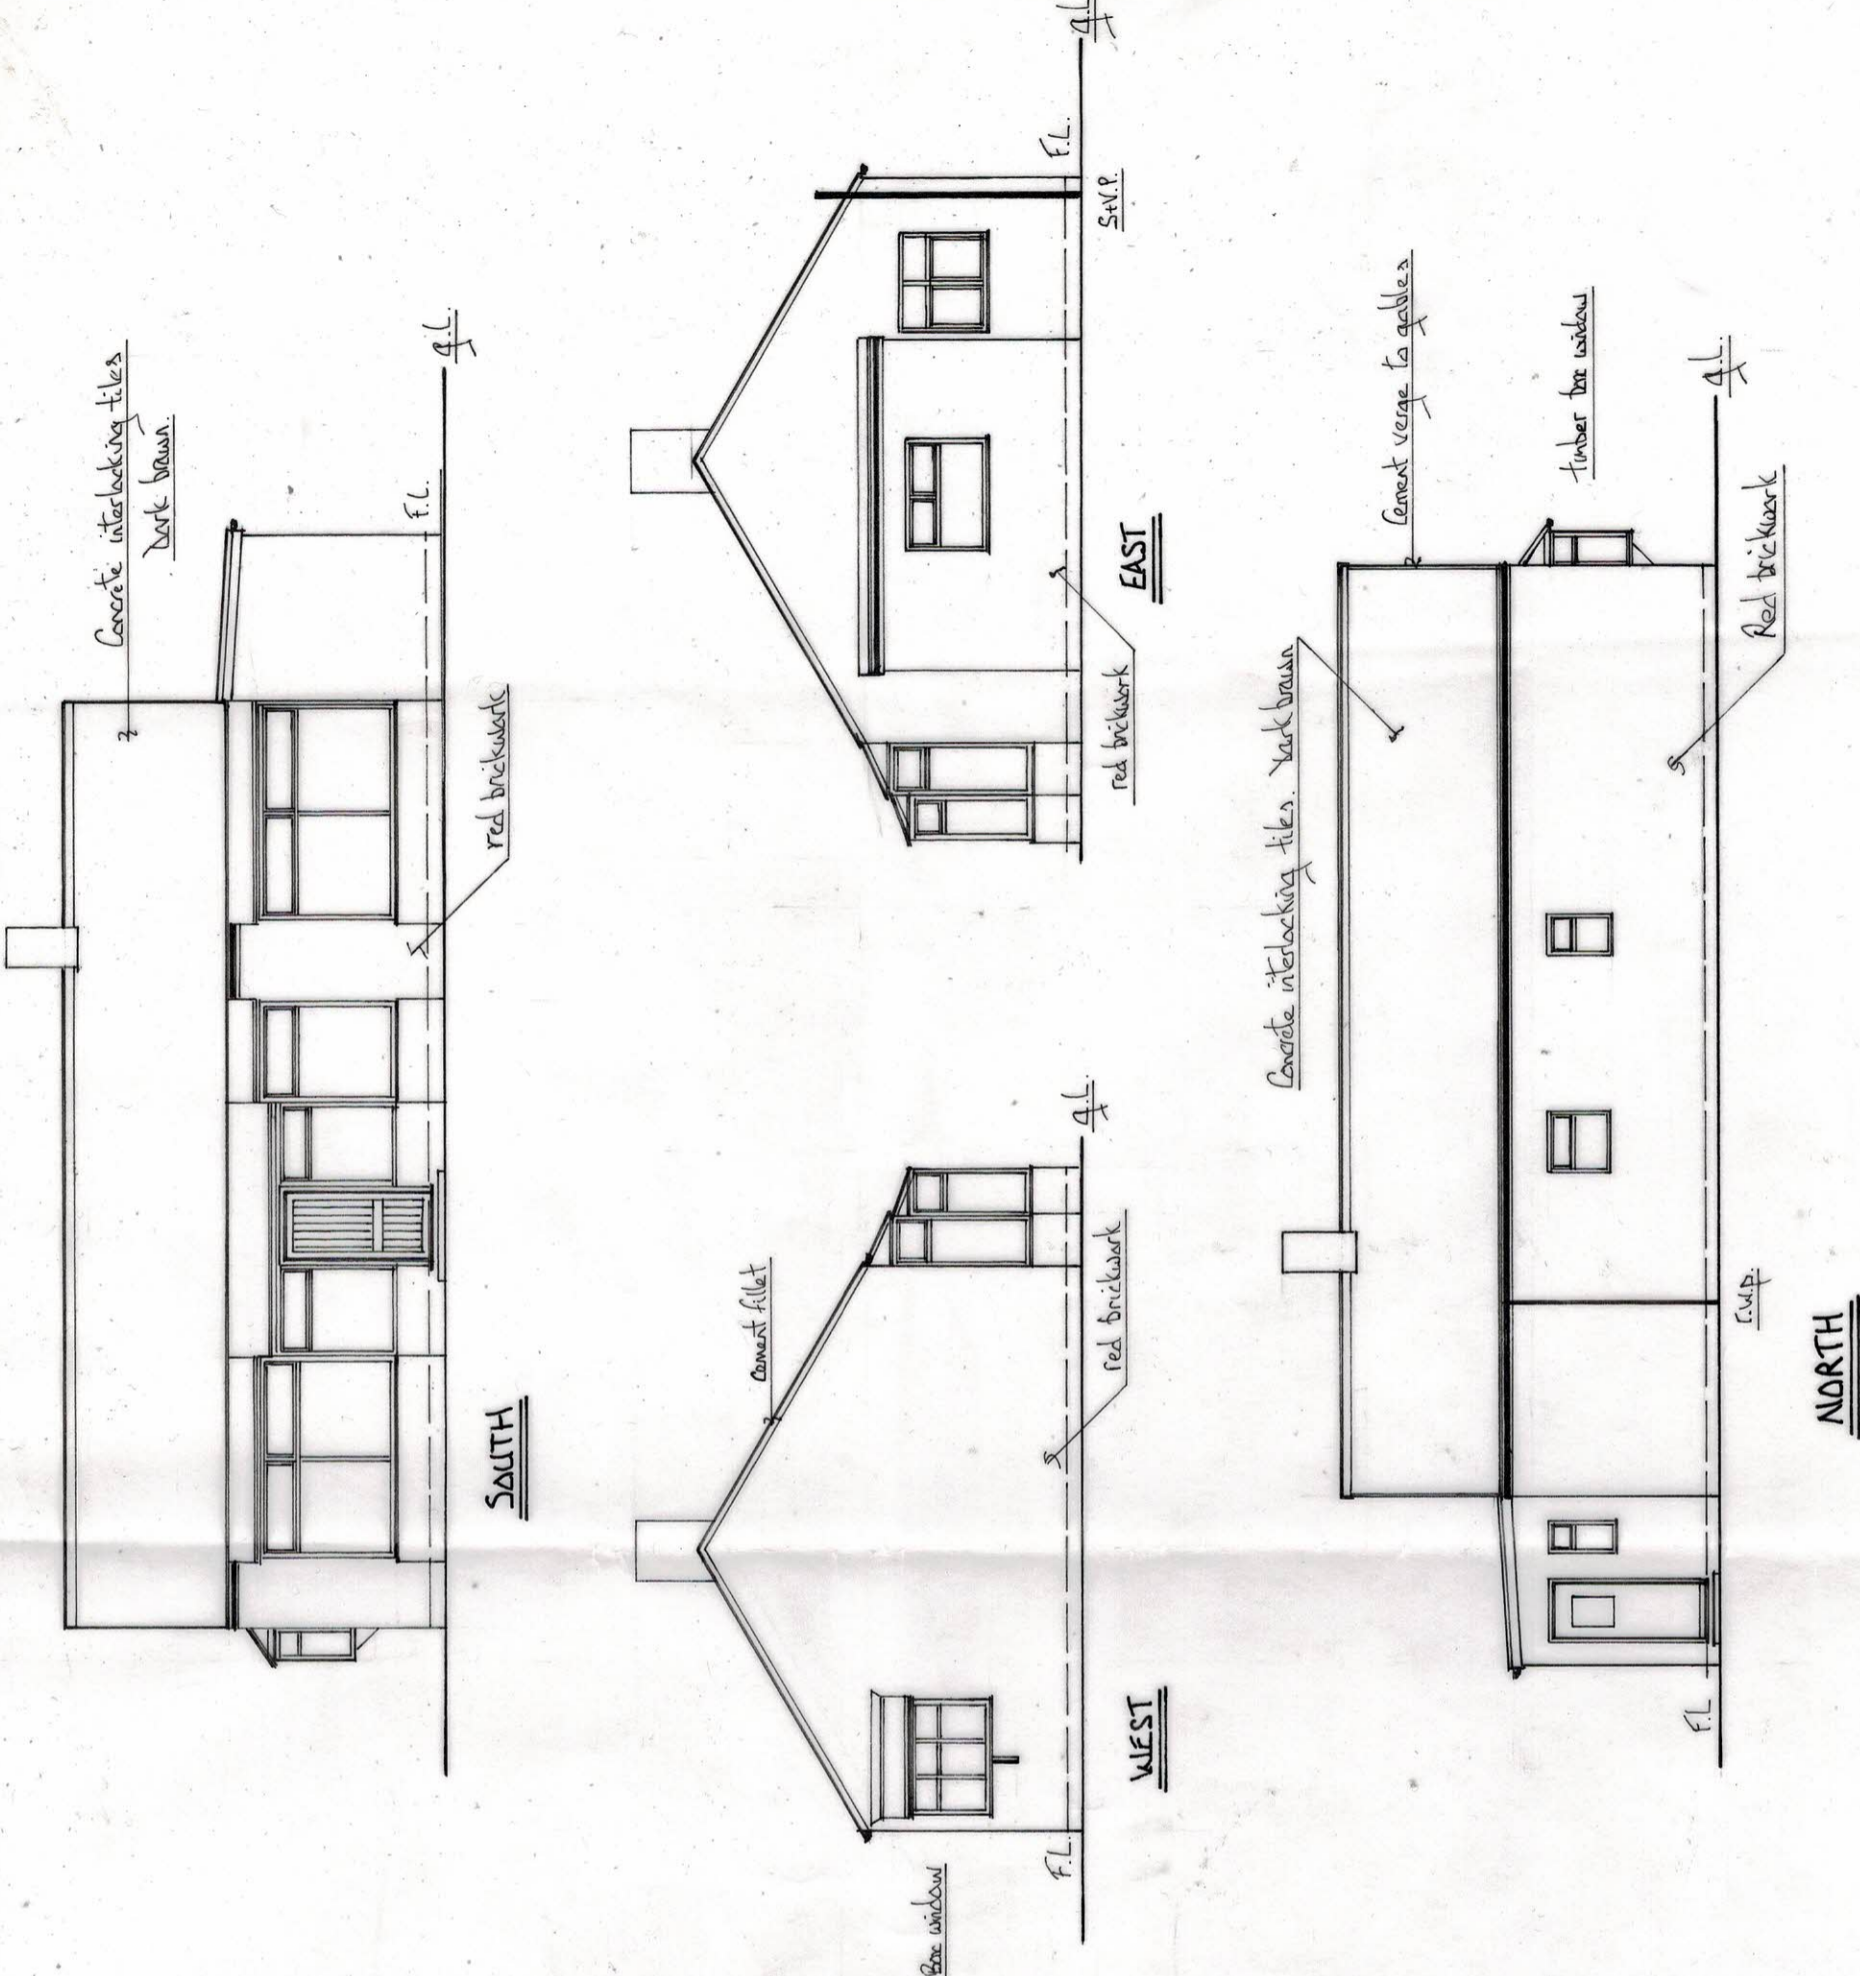

EXISTING

FLOOR LAY-OUT

MYPLANS DRAWN
HUGHFIELD UMEANS/CRAFT
COCKFIELD BISHOP AUCKLAND
TEL: 01588 710005 07500 341526

PROJECT:
 Proposed extension and alterations to form
 new garage with accommodation above it,
 63 Straindrap Road, West Auckland, N14 9SU.

DRAWING TITLE:
 EXISTING ELEVATIONS + LAY-OUT

Scale 1:100 @ A3
Date: Oct. 2023
Dr. N°: KMSR/601
Drawn: KRM.

REVISIONS: