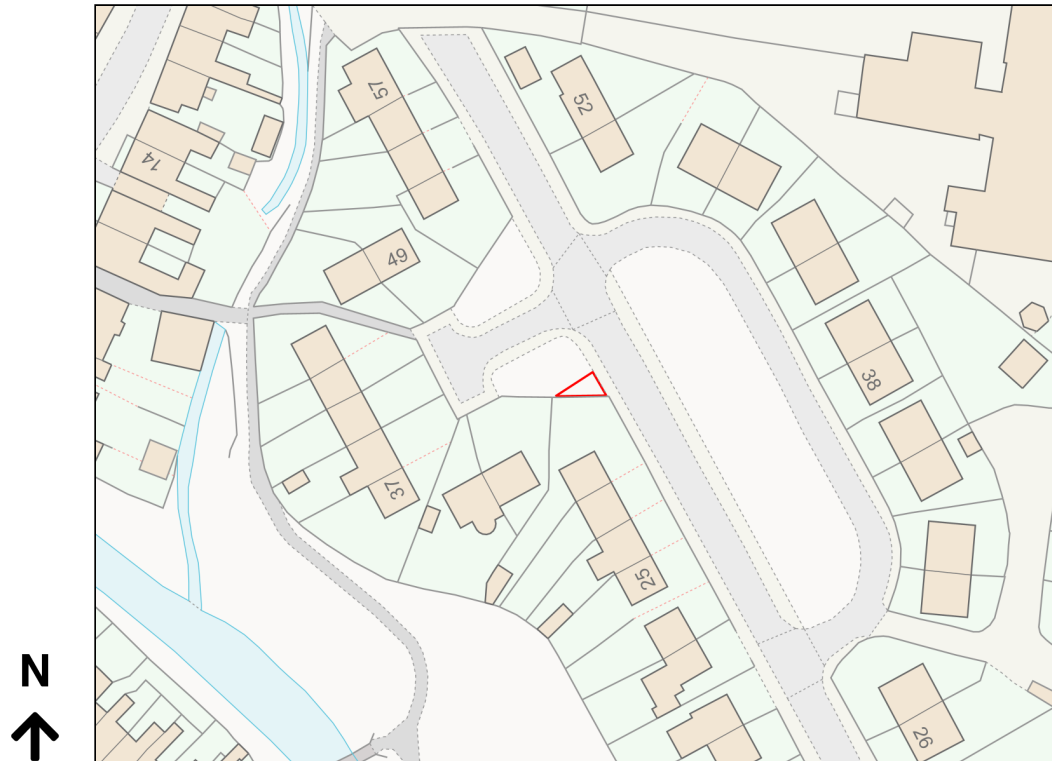

Location Plan

Site Address: 31, Lydgate Avenue, Wolsingham, DL13 3LJ

Date Produced: 12-Nov-2023

Scale: 1:1250 @A4

Planning Portal Reference: PP-12530782v1