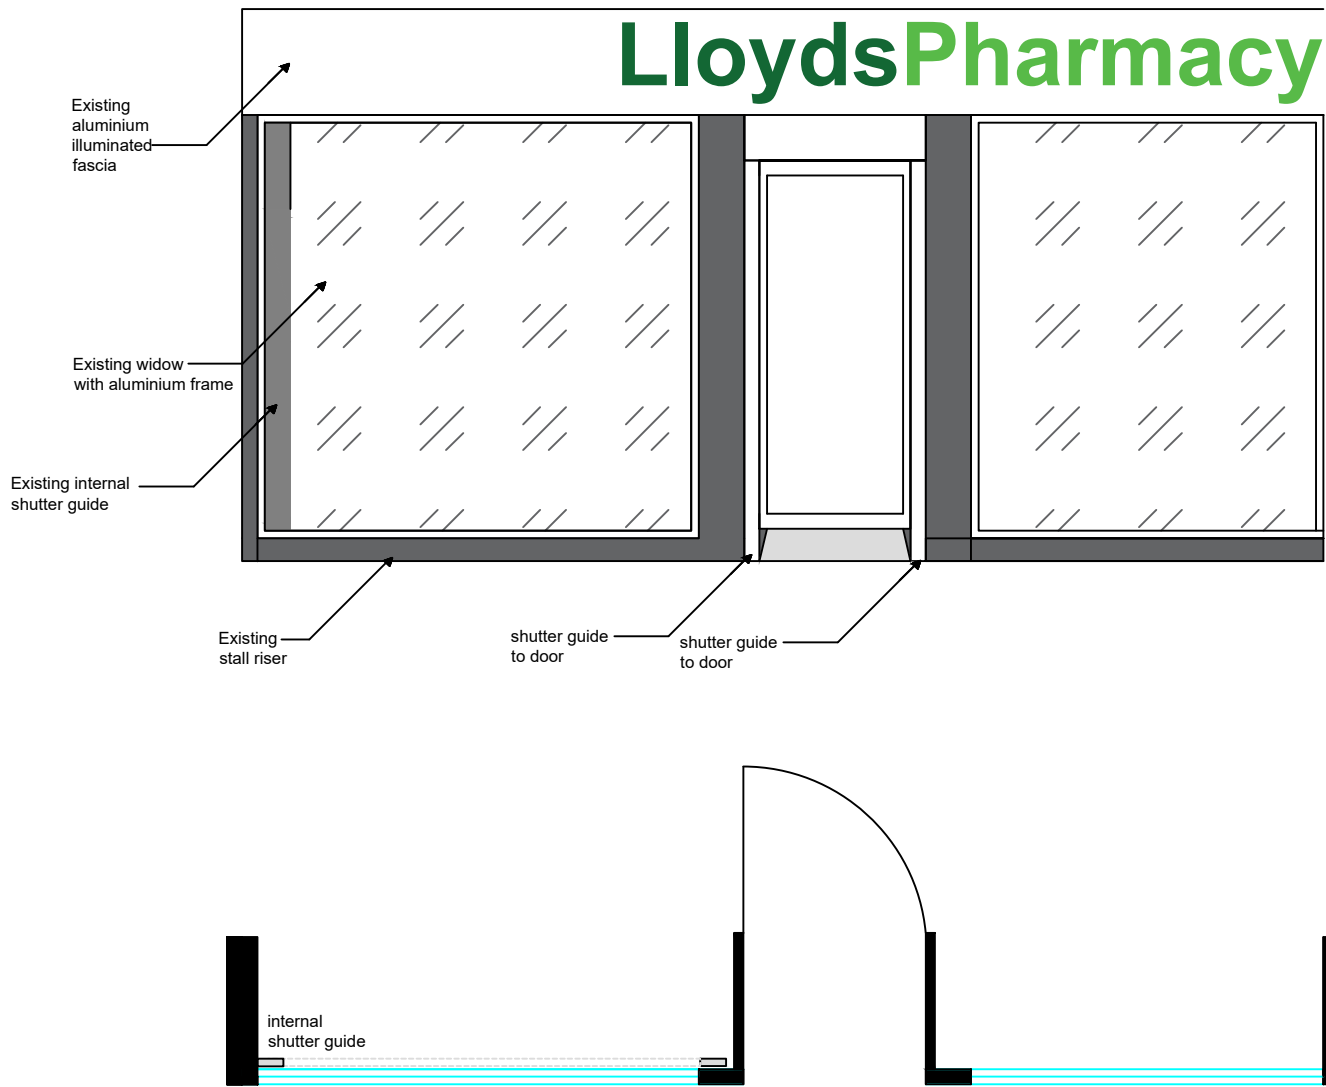

# Existing Shopfront elevation

Scale Ruler in metres

# Existing Shopfront - side elevation

Amiry & Gilbride 1600 Great Western Rd	
November 2023	
Scale 1:50 @ A3	
C.Burton	
Drawing 1	
Note: Any design work provided is chargeable if used by another third party	