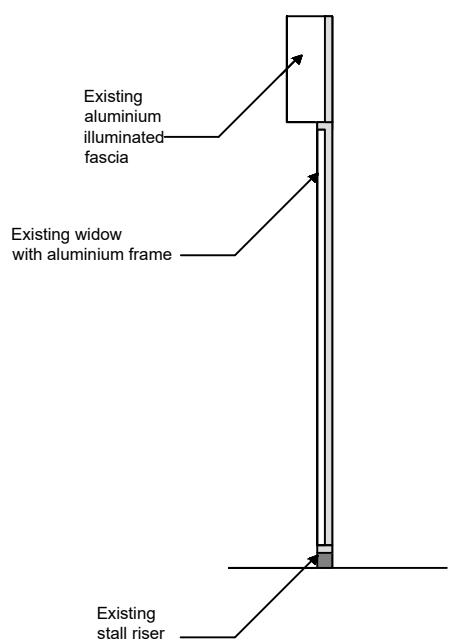

# Existing Shopfront elevation

Scale Ruler in metres

# Existing Shopfront - side elevation

Amiry & Gilbride 1600 Great Western Rd	
November 2023	
Scale 1:50 @ A3	
C.Burton	
Drawing 1	
Note: Any design work provided is chargeable if used by another third party	