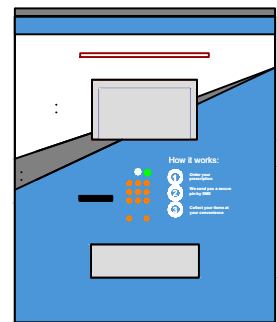

# Proposed Shopfront elevation

Scale Ruler in metres

## Proposed Shopfront - side elevation

Vinyl wrap to front of Medpoint i1500s dispensing machine

Amiry & Gilbride  
1600 Great Western Rd

November 2023

Scale 1:50 @ A3

C.Burton

Drawing 2

Note: Any design work provided is chargeable if used by another third party