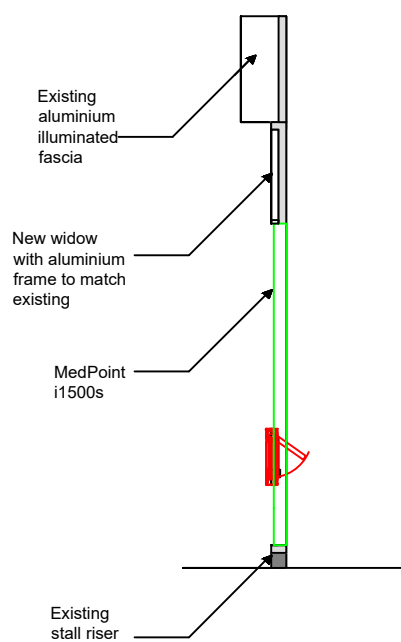

# Proposed Shopfront elevation

Scale Ruler in metres

## Proposed Shopfront - side elevation

Vinyl wrap to front of Medpoint i1500s dispensing machine

Amiry & Gilbride  
1600 Great Western Rd

November 2023

Scale 1:50 @ A3

C.Burton

Drawing 2

Note: Any design work provided is chargeable if used by another third party