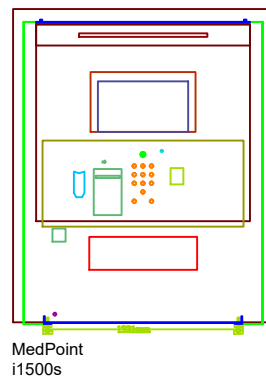

# Proposed Shopfront elevation

Scale Ruler in metres

## Proposed Shopfront - side elevation

Vinyl wrap to front of Medpoint i1500s dispensing machine

Amiry & Gilbride  
1600 Great Western Rd

November 2023

Scale 1:50 @ A3

C.Burton

Drawing 2

Note: Any design work provided is chargeable if used by another third party