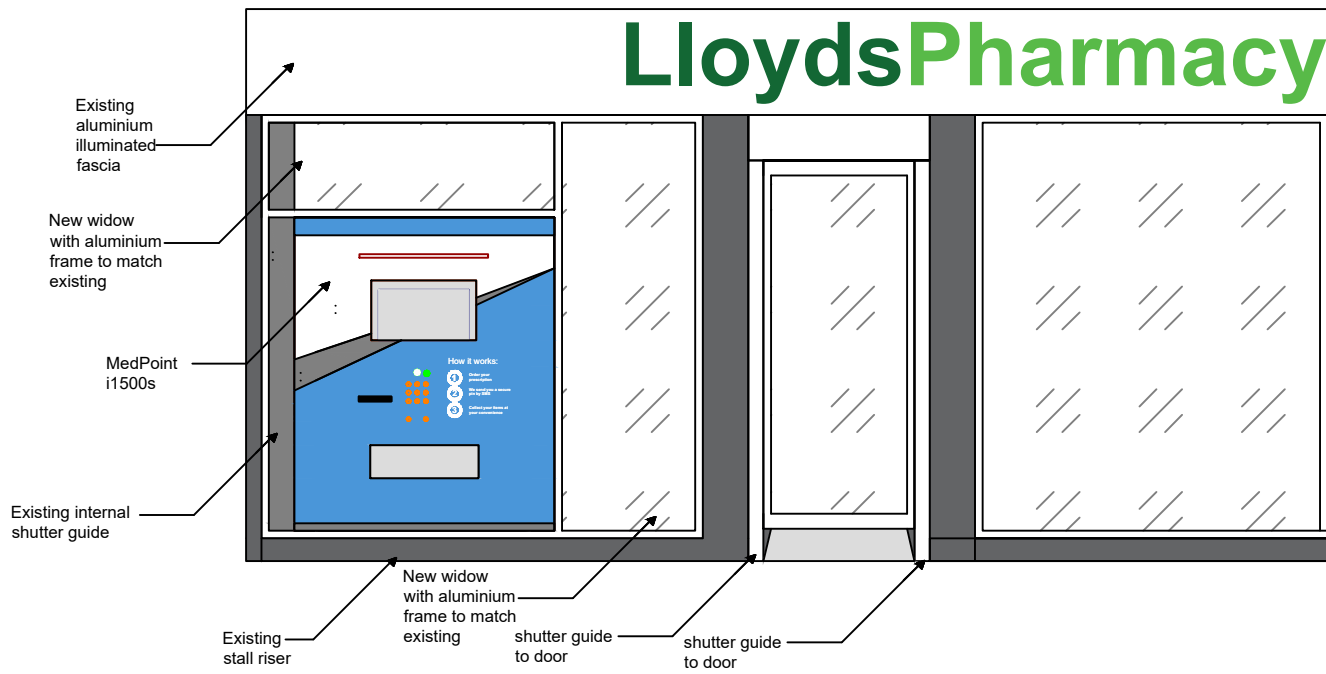

# Proposed Shopfront elevation

Scale Ruler in metres

## Proposed Shopfront - side elevation

Vinyl wrap to front of Medpoint i1500s dispensing machine

Amiry & Gilbride  
1600 Great Western Rd

November 2023

Scale 1:50 @ A3

C.Burton

Drawing 2

Note: Any design work provided is chargeable if used by another third party