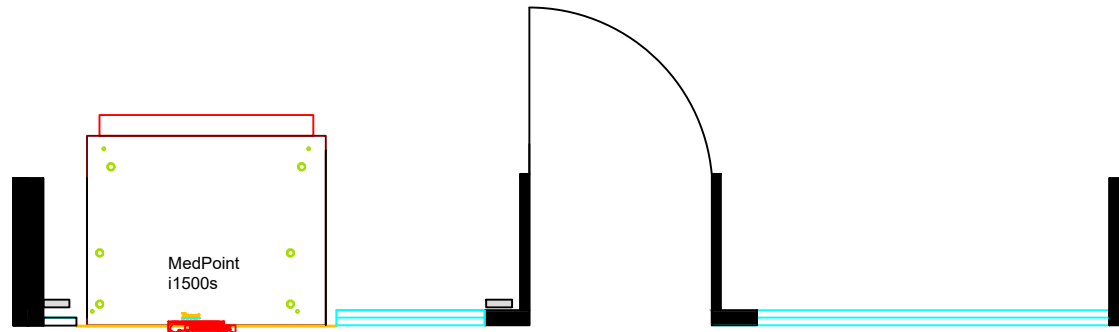

# Proposed Shopfront elevation

Scale Ruler in metres

## Proposed Shopfront - side elevation

Vinyl wrap to front of Medpoint i1500s dispensing machine

Amiry & Gilbride  
1600 Great Western Rd

November 2023

Scale 1:50 @ A3

C.Burton

Drawing 2

Note: Any design work provided is chargeable if used by another third party