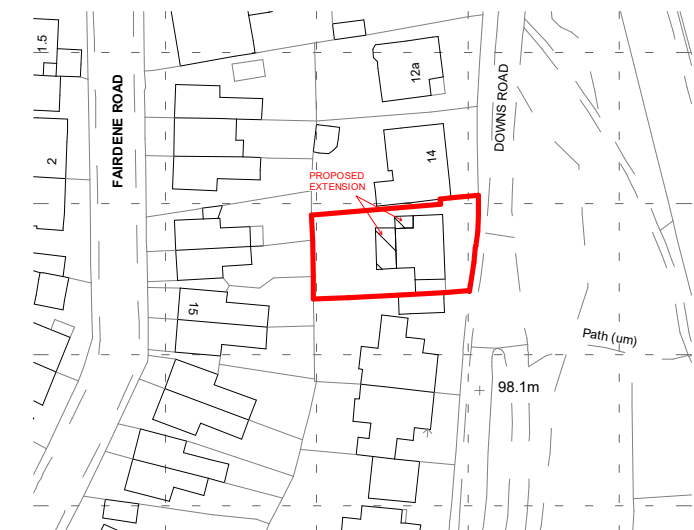

**1** BLOCK PLAN  
1 : 500

**2** OS MAP  
1 : 1250

**CANOPY**  
Planning Services

Tel: 020 3632 2690 Email: info@canopyplanning.co.uk  
Mob: 07956311277 Web: www.canopyplanning.co.uk

16 Downs Road,  
Coulston CR5 1AA

**BLOCK PLAN AND OS MAP**

Project number	-	23353/08
Date	Dec. 2023	
Drawn by	M.D	
Checked by	Checker	Scale 1:1250 & 1:500