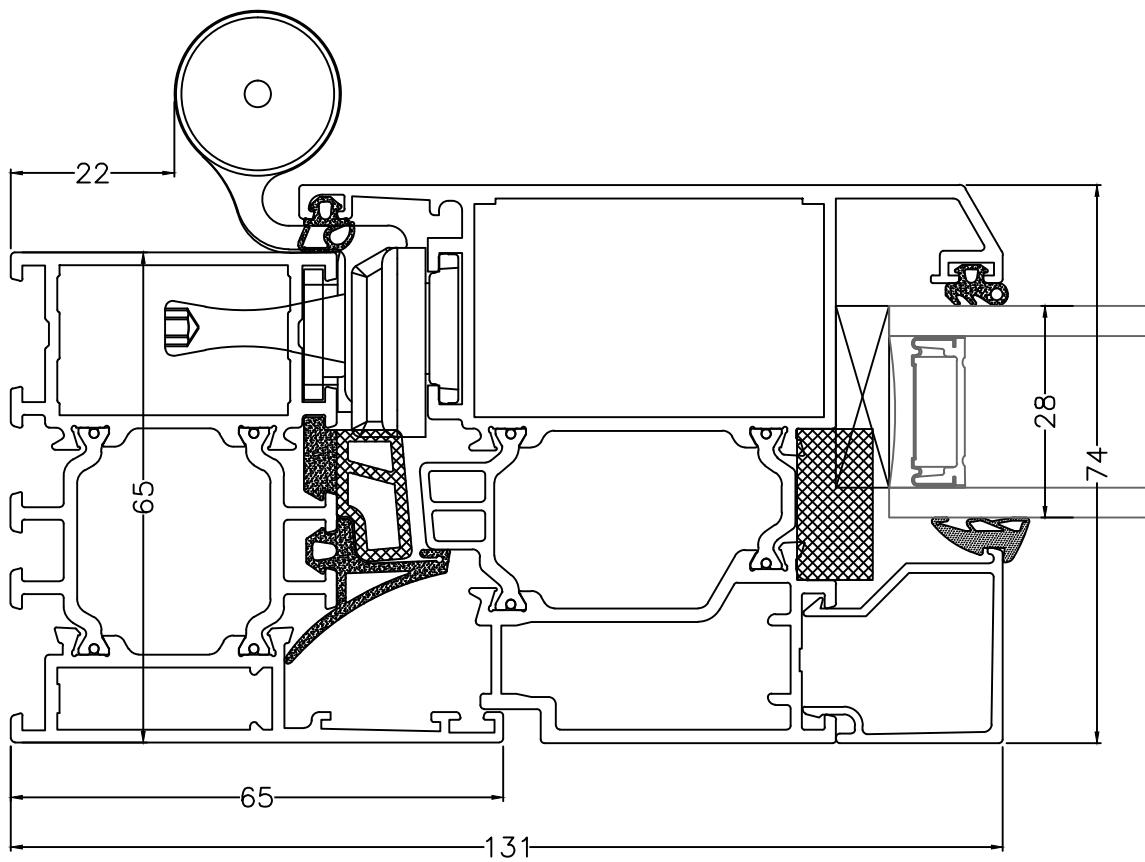

OUTSIDE

INSIDE

Description **Vertical Section**  
65mm Outer Frame (Side Jamb) - Outward Opening Door Hinge  
Side

Detail No: **IDS65-B-03A**

System: **IDS65 Eco** **A**