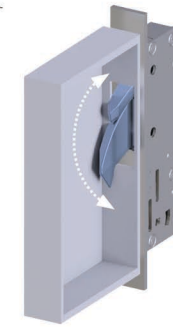

Handles and hardware

Our single glazed doors, French doors and front doors are available with a range of handles and hardware to allow you to personalise your doors to your exact requirements.

We offer a wide range of handles, locking and hardware options. The stainless steel furniture below is available in marine grade 316 stainless steel as standard to provide a contemporary finish in even the toughest of locations. We can also fit your door with a range of hardware including keyless or electrical locking and digital entry viewer upon request

Rectangular T-bar handle

Material: Brushed 316 stainless steel
Sizes: 400mm, 900mm, 1200mm or 1500mm

Round T-bar handle

Material: Brushed 316 stainless steel
Sizes: 400mm, 600mm, 900mm, 1200mm, 1500mm or 1800mm

Square door pull

Material: Brushed 316 stainless steel
Size: 80mm x 80mm

Lever handles

Our lever handles are available powder coated in standard colours or in stainless steel finish. The backplates of the handles can be configured with / without key locks or with an internal thumb turn.

For our front doors you can choose from a number of door furniture options including a range of stainless steel door knockers and spy holes, plus letter plates.

Security as standard

All our front doors feature an advanced multi-point locking system and ultra-secure key cylinders as standard

We understand that the first test of a front door is not how it looks, it is how secure it is. That is why we fit all of our front doors with Winkhaus® autoLock AV3™ lock systems.

The PAS 24 and Secured by Design™ approved autoLock AV3™ system features an innovative magnetic trigger in the outer frame of the door, four self-locking solid hooks ensure a secure closure and these are combined with a central latch and dead bolt.