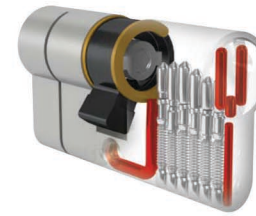

Security as standard

All our front doors feature an advanced multi-point locking system and ultra-secure key cylinders as standard

We understand that the first test of a front door is not how it looks, it is how secure it is. That is why we fit all of our front doors with Winkhaus® autoLock AV3™ lock systems.

The PAS 24 and Secured by Design™ approved autoLock AV3™ system features an innovative magnetic trigger in the outer frame of the door, four self-locking solid hooks ensure a secure closure and these are combined with a central latch and dead bolt.

The autoLock AV3™ is available with an optional day time latch which allows you to open the door from the outside without a key - ideal if you are just nipping to get something from the car as an example.

To provide complete peace of mind all of our doors are installed with ISEO™ F6 Extra S key cylinders. The SKG® 3-star rated cylinder carries the prestigious BSI Kitemark™ and features a 6-pin anti-bump, anti-drill, anti-pick and anti-snap cylinder design.

For those looking for the latest in locking technology our front doors can be installed with a Winkhaus® blueMatic EAV3™ motorised locking system that can be paired with access control systems such as fingerprint reader, contactless entry or even facial recognition.