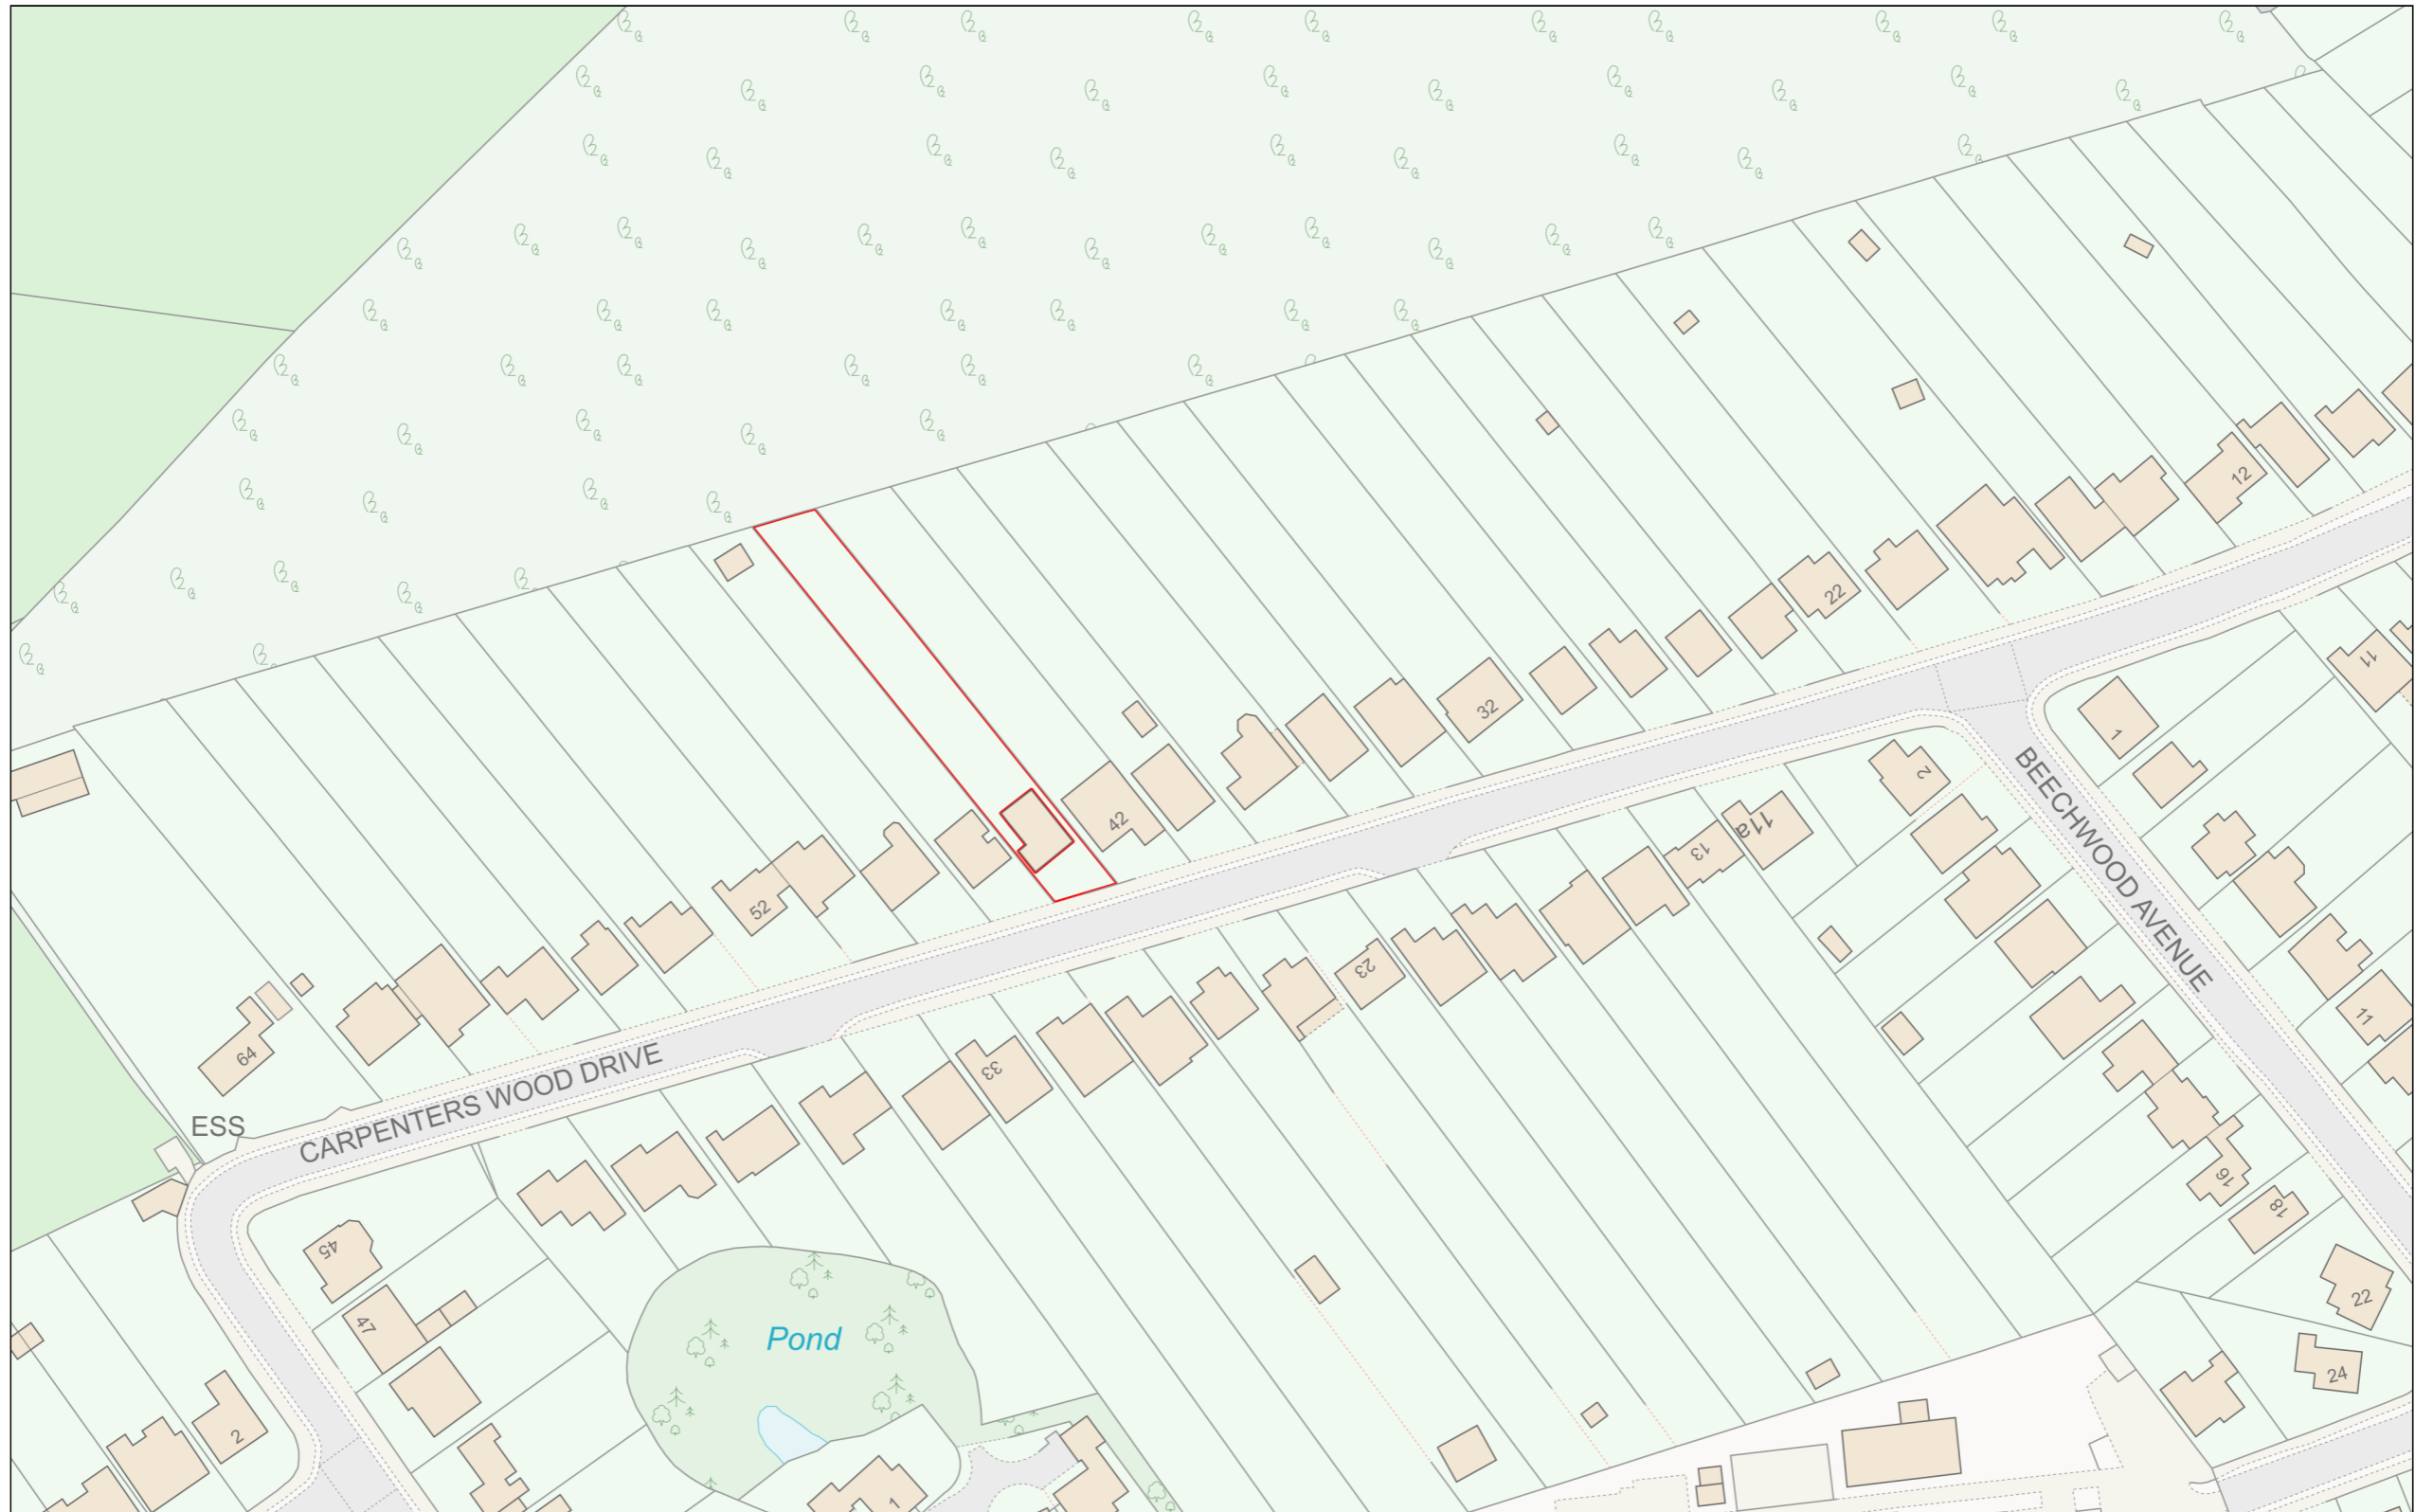

Location Plan

Site Address: 44, Carpenters Wood Drive, Chorleywood, WD3 5RJ

Date Produced: 27-Dec-2023

Scale: 1:1250 @A3

Planning Portal Reference: PP-12698720v1